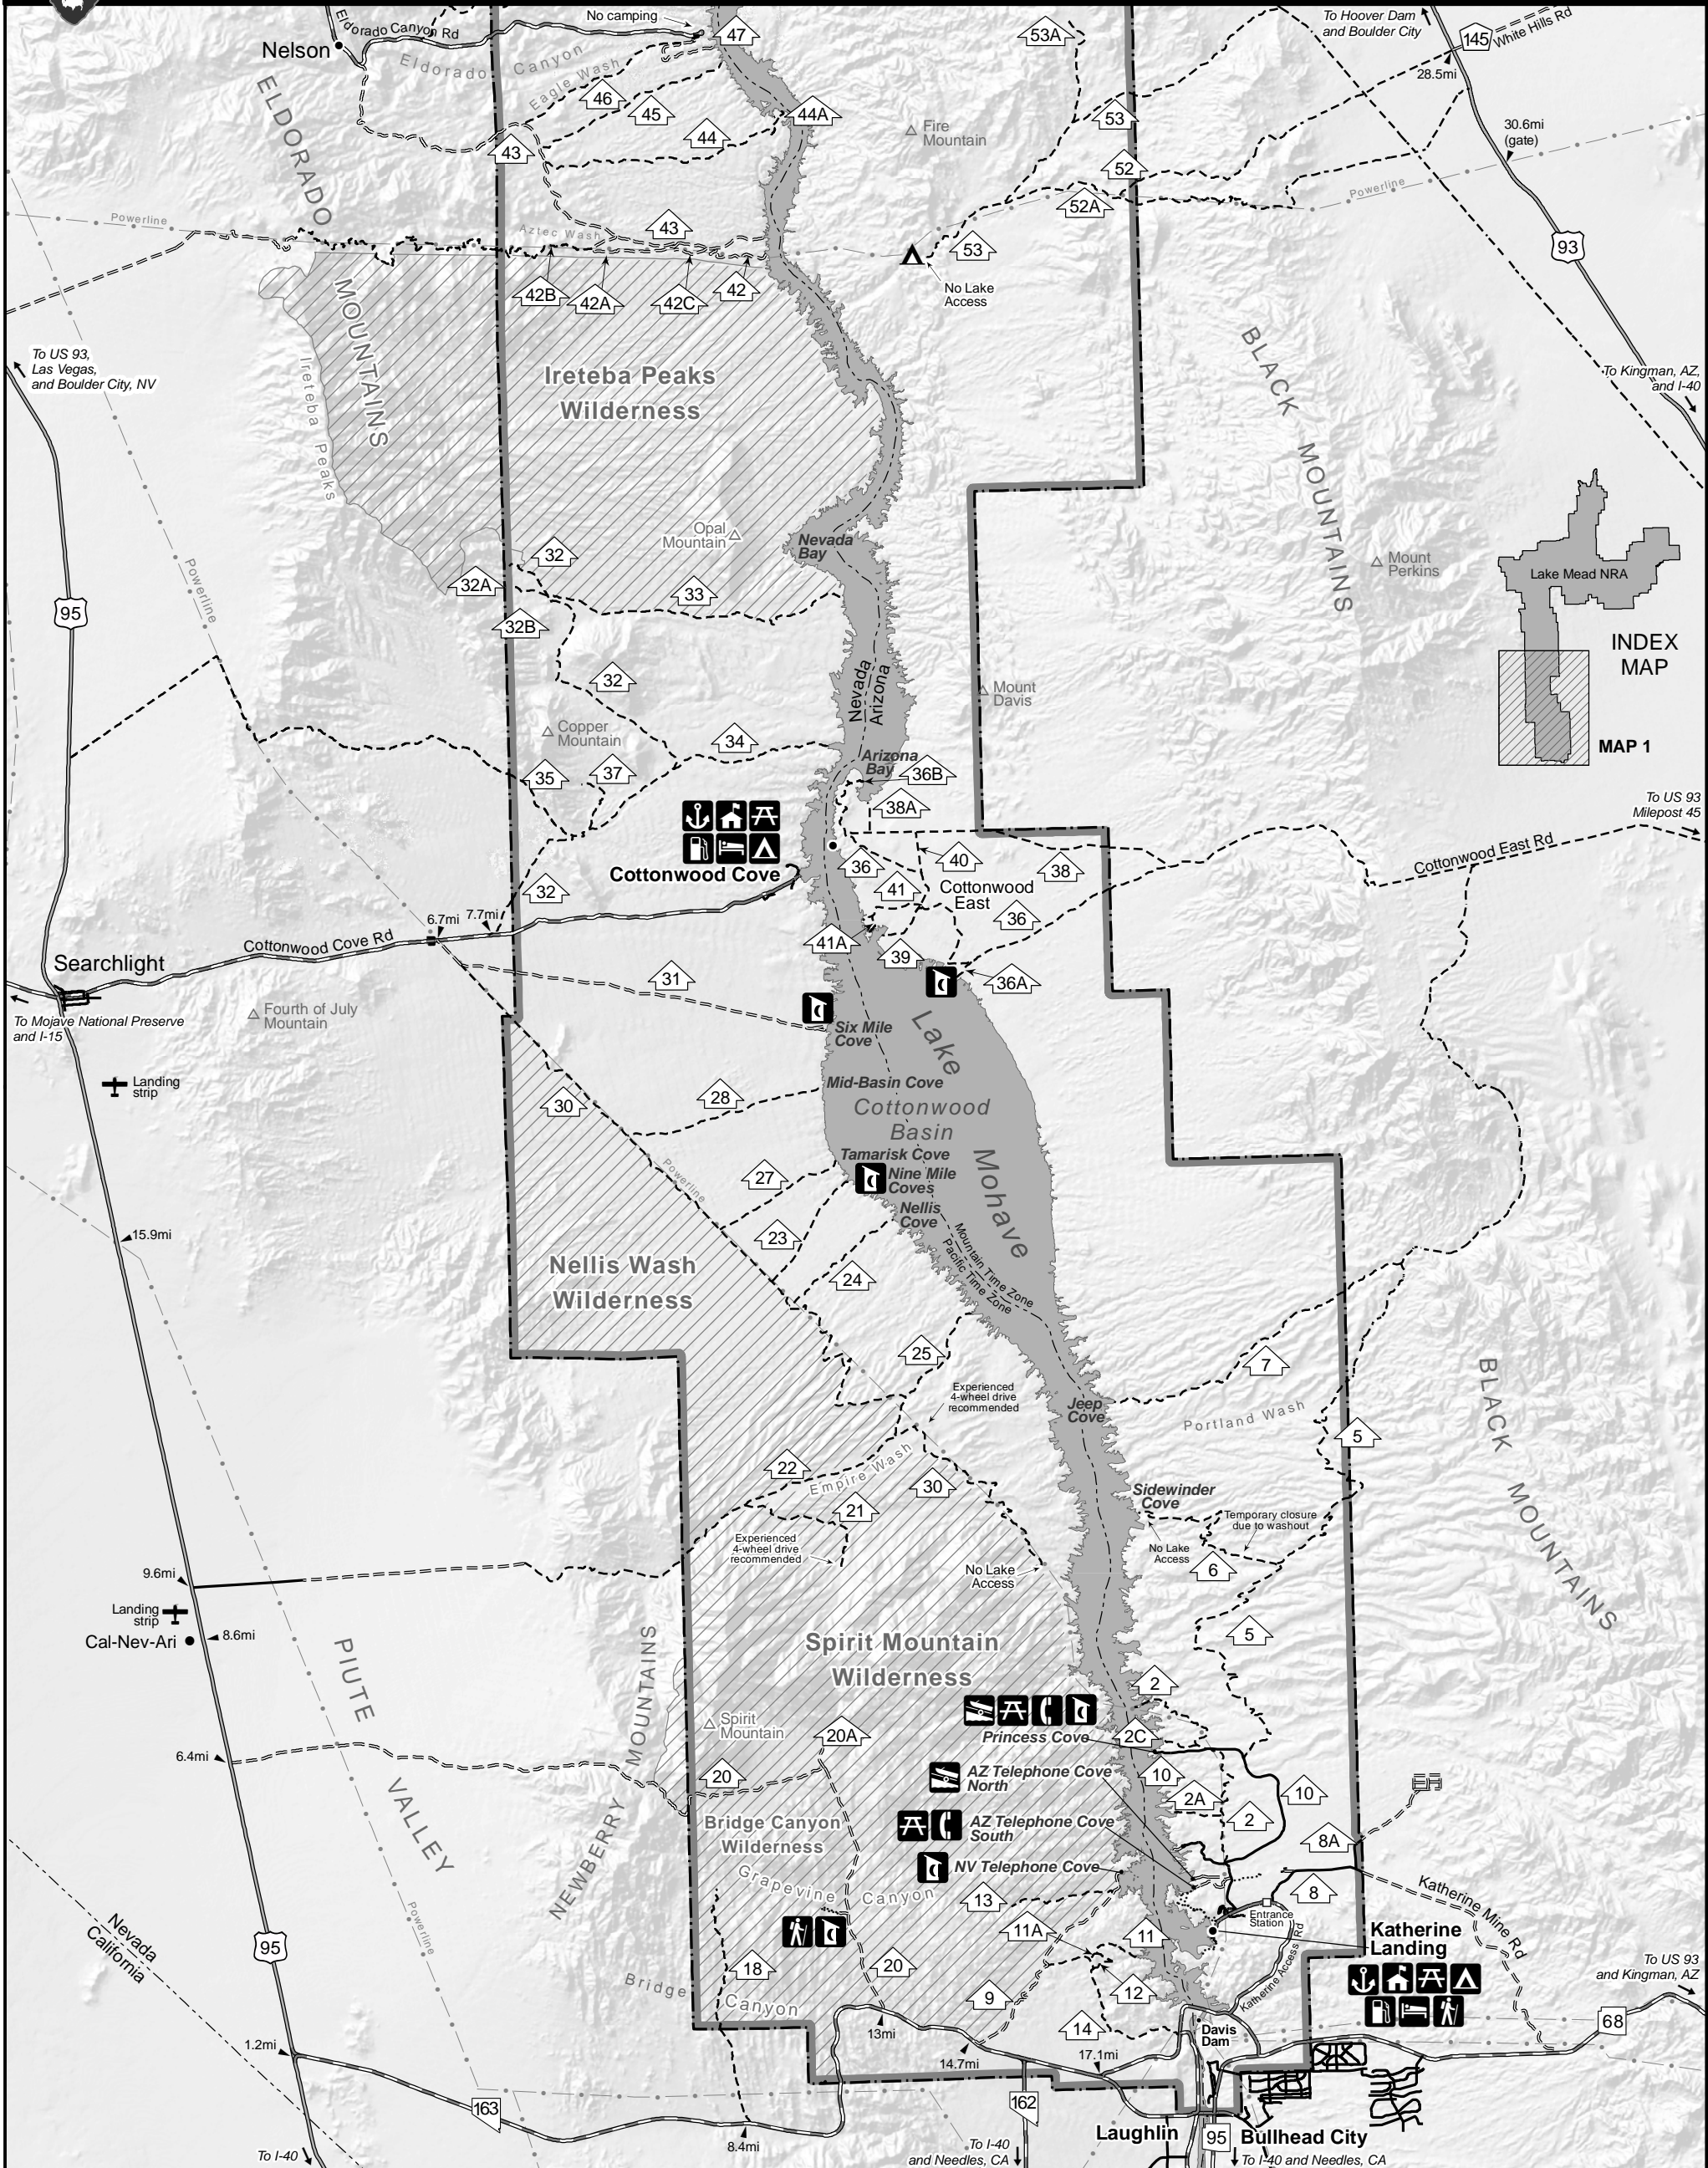

Lake Mead National Recreation Area

National Park Service
U.S. Department of the Interior

Lake Mohave South

Approved Backcountry Roads (Map 1)

- | | | | |
|--|--|--|--|
| | | | |
| | | | |
| | | | |

- | | | | |
|--|--|--|--|
| | | | |
| | | | |

NEVADA

- 9..... NV Telephone Cove Rd
- 11..... Red Hill Rd
- 11A..... Red Hill Wash Rd
- 12..... Tri-State Rd
- 13..... Lower Grapevine Canyon Rd
- 14..... Stonehouse Rd
- 18..... Upper Bridge Canyon Rd
- 20..... Christmas Tree Pass Rd
- 20A..... Pipe Spring Rd
- 21..... White Rock Mine Rd
- 22..... Empire Wash Rd
- 23..... Nine Mile Cove Rd
- 24..... Nellis Cove Rd
- 25..... Sandy Wash Rd
- 27..... Tamarisk Rd
- 28..... Mid-Basin Rd
- 30..... Mead-Davis Powerline Rd
- 31..... Six Mile Cove Rd
- 32..... Rockefeller Mine Rd

ARIZONA

- 2..... Mead-Davis Powerline Rd
- 2A..... Arrowhead Cove Rd
- 2C..... Princess Wash Rd
- 32A..... Camp Dupont Mine Rd
- 32B..... Dangl Mine Rd
- 33..... Opal Mountain Rd
- 34..... Red Hill Wash Rd
- 35..... Solicitor Mine Rd
- 37..... Indigo Mine Rd
- 42..... Powerline Wash Rd
- 42A..... Loop Powerline Wash Rd
- 42B..... West Powerline Wash Rd
- 42C..... Dead End Powerline Wash Rd
- 43..... Aztec Wash Rd
- 44..... Fire Mountain Cove Rd
- 44A..... Fire Mountain Point Rd
- 45..... Montana Wash Rd
- 46..... Eagle Wash Rd
- 47..... Placer Cove Rd

- 5..... Portland Mine Rd
- 6..... Sidewinder Cove Rd
- 7..... Jeep Cove Rd
- 8..... Katherine Mine Rd
- 8A..... Grasshopper Rd
- 10..... Princess Cove Rd
- 36..... CC East Primitive Rd
- 36A..... Pot Cove Rd
- 36B..... Restoration Point Rd
- 38..... Arizona Bay Rd
- 38A..... Fenway Rd
- 39..... Carp Cove Rd
- 40..... Cross Over Rd
- 41..... Willow Tree Rd
- 41A..... One Lane Rd
- 52..... Gold Bug Mine Rd
- 52A..... Eldorado Powerline Rd
- 53..... Fire Mountain Rd
- 53A..... Sheep Tank Rd