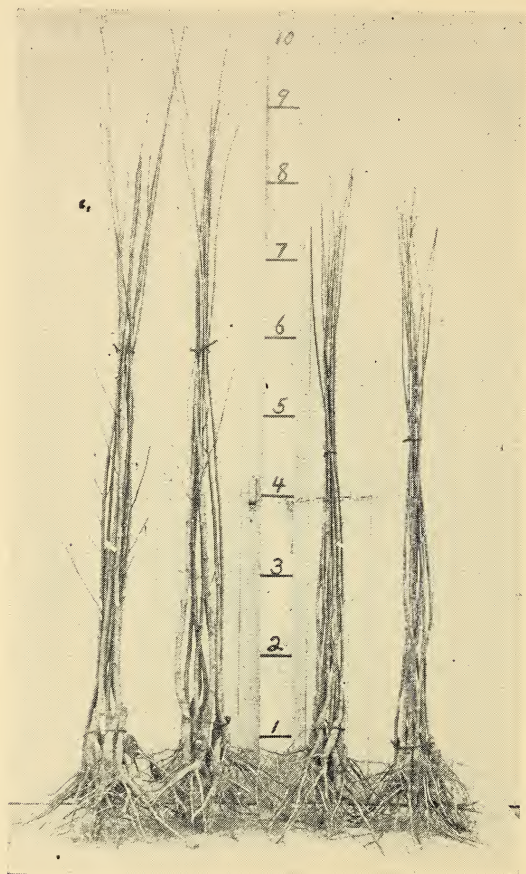

DELIVERY FALL 1929

Lots of—		100	1000
Two yr. Branched....	6-7 ft. 9-16 to 11-16 in.	\$1.10	\$1.00
Two yr. Branched....	7-8 ft. 11-16 to 3-4 in.	1.25	1.15
Two yr. Branched....	8-9 ft. 3-4 to 1 in.	1.50	1.35

Norway Maple

DELIVERY FALL 1927

Lots of—		1000	10,000
One yr. Whips.....	3-4 ft.	12 $\frac{1}{2}$ c ea.	10c ea.
One yr. Whips.....	4-5 ft.	15c ea.	12 $\frac{1}{2}$ c ea.
One yr. Whips.....	5-6 ft.	20c ea.	17 $\frac{1}{2}$ c ea.
One yr. Whips.....	6-7 ft.	25c ea.	22 $\frac{1}{2}$ c ea.
One yr. Whips.....	7-8 ft.	30c ea.	27 $\frac{1}{2}$ c ea.

DELIVERY FALL 1928

Lots of—		100	1000
Two yr. Branched....	6-7 ft. 9-16 to 11-16 in.	45c ea.	40c ea.
Two yr. Branched....	7-8 ft. 11-16 to 3-4 in.	60c ea.	55c ea.
Two yr. Branched....	8-9 ft. 3-4 in. to 1 in.	85c ea.	80c ea.

Schwedler Maple

One-year-old tops budded on a three-year-old
Norway root; once transplanted;
straight and thrifty.

Norway Maple

One-year-old tops, on a three-year-old
root; once transplanted. Notice
how straight they are.