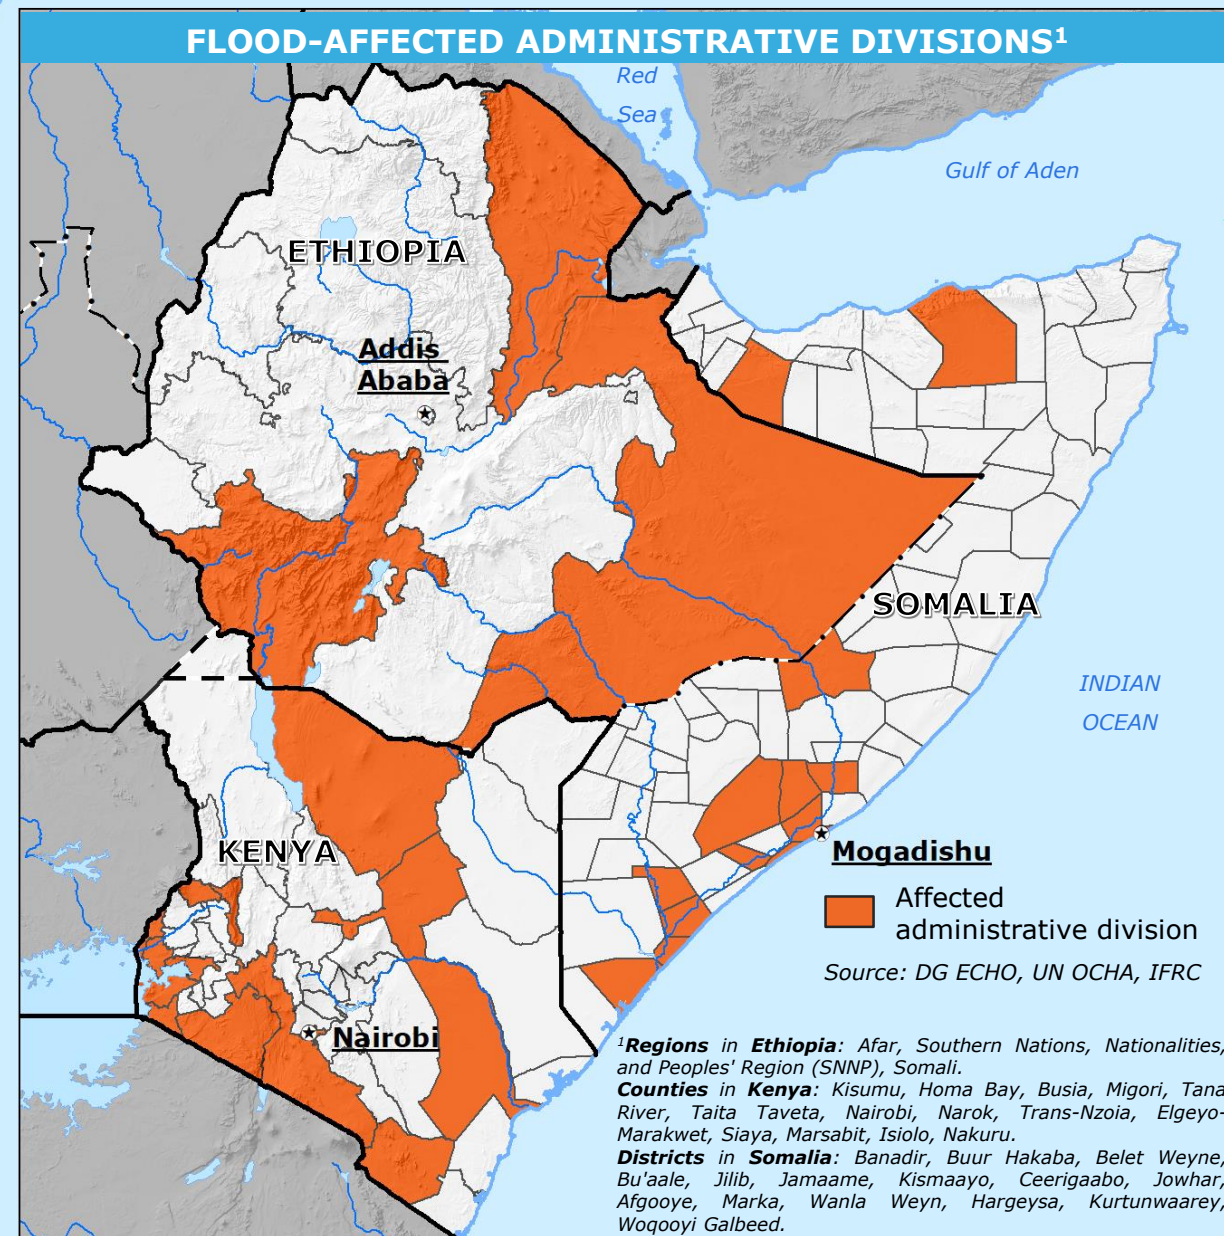

# Ethiopia, Kenya, Somalia | Precipitation and floods

### SITUATION OVERVIEW\*

ETHIOPIA	KENYA	SOMALIA
Source: <a href="#">UN OCHA</a> , <a href="#">DG ECHO</a>	Source: <a href="#">IFRC</a>	Source: <a href="#">UN OCHA</a> as of <a href="#">9 May</a> and <a href="#">3 June</a>
<b>16</b> Fatalities	<b>9</b> Fatalities	<b>25</b> Fatalities
<b>&gt; 28,290</b> Displaced people	<b>39,054</b> Displaced people	<b>101,300</b> Displaced people
		<b>400,300</b> Affected people*

\* In Ethiopia and Somalia the impact refers to the period from late April to May, while in Kenya it includes March, April and May

© European Union, 2021. Map produced by the JRC. The boundaries and the names shown on this map do not imply official endorsement or acceptance by the European Union.