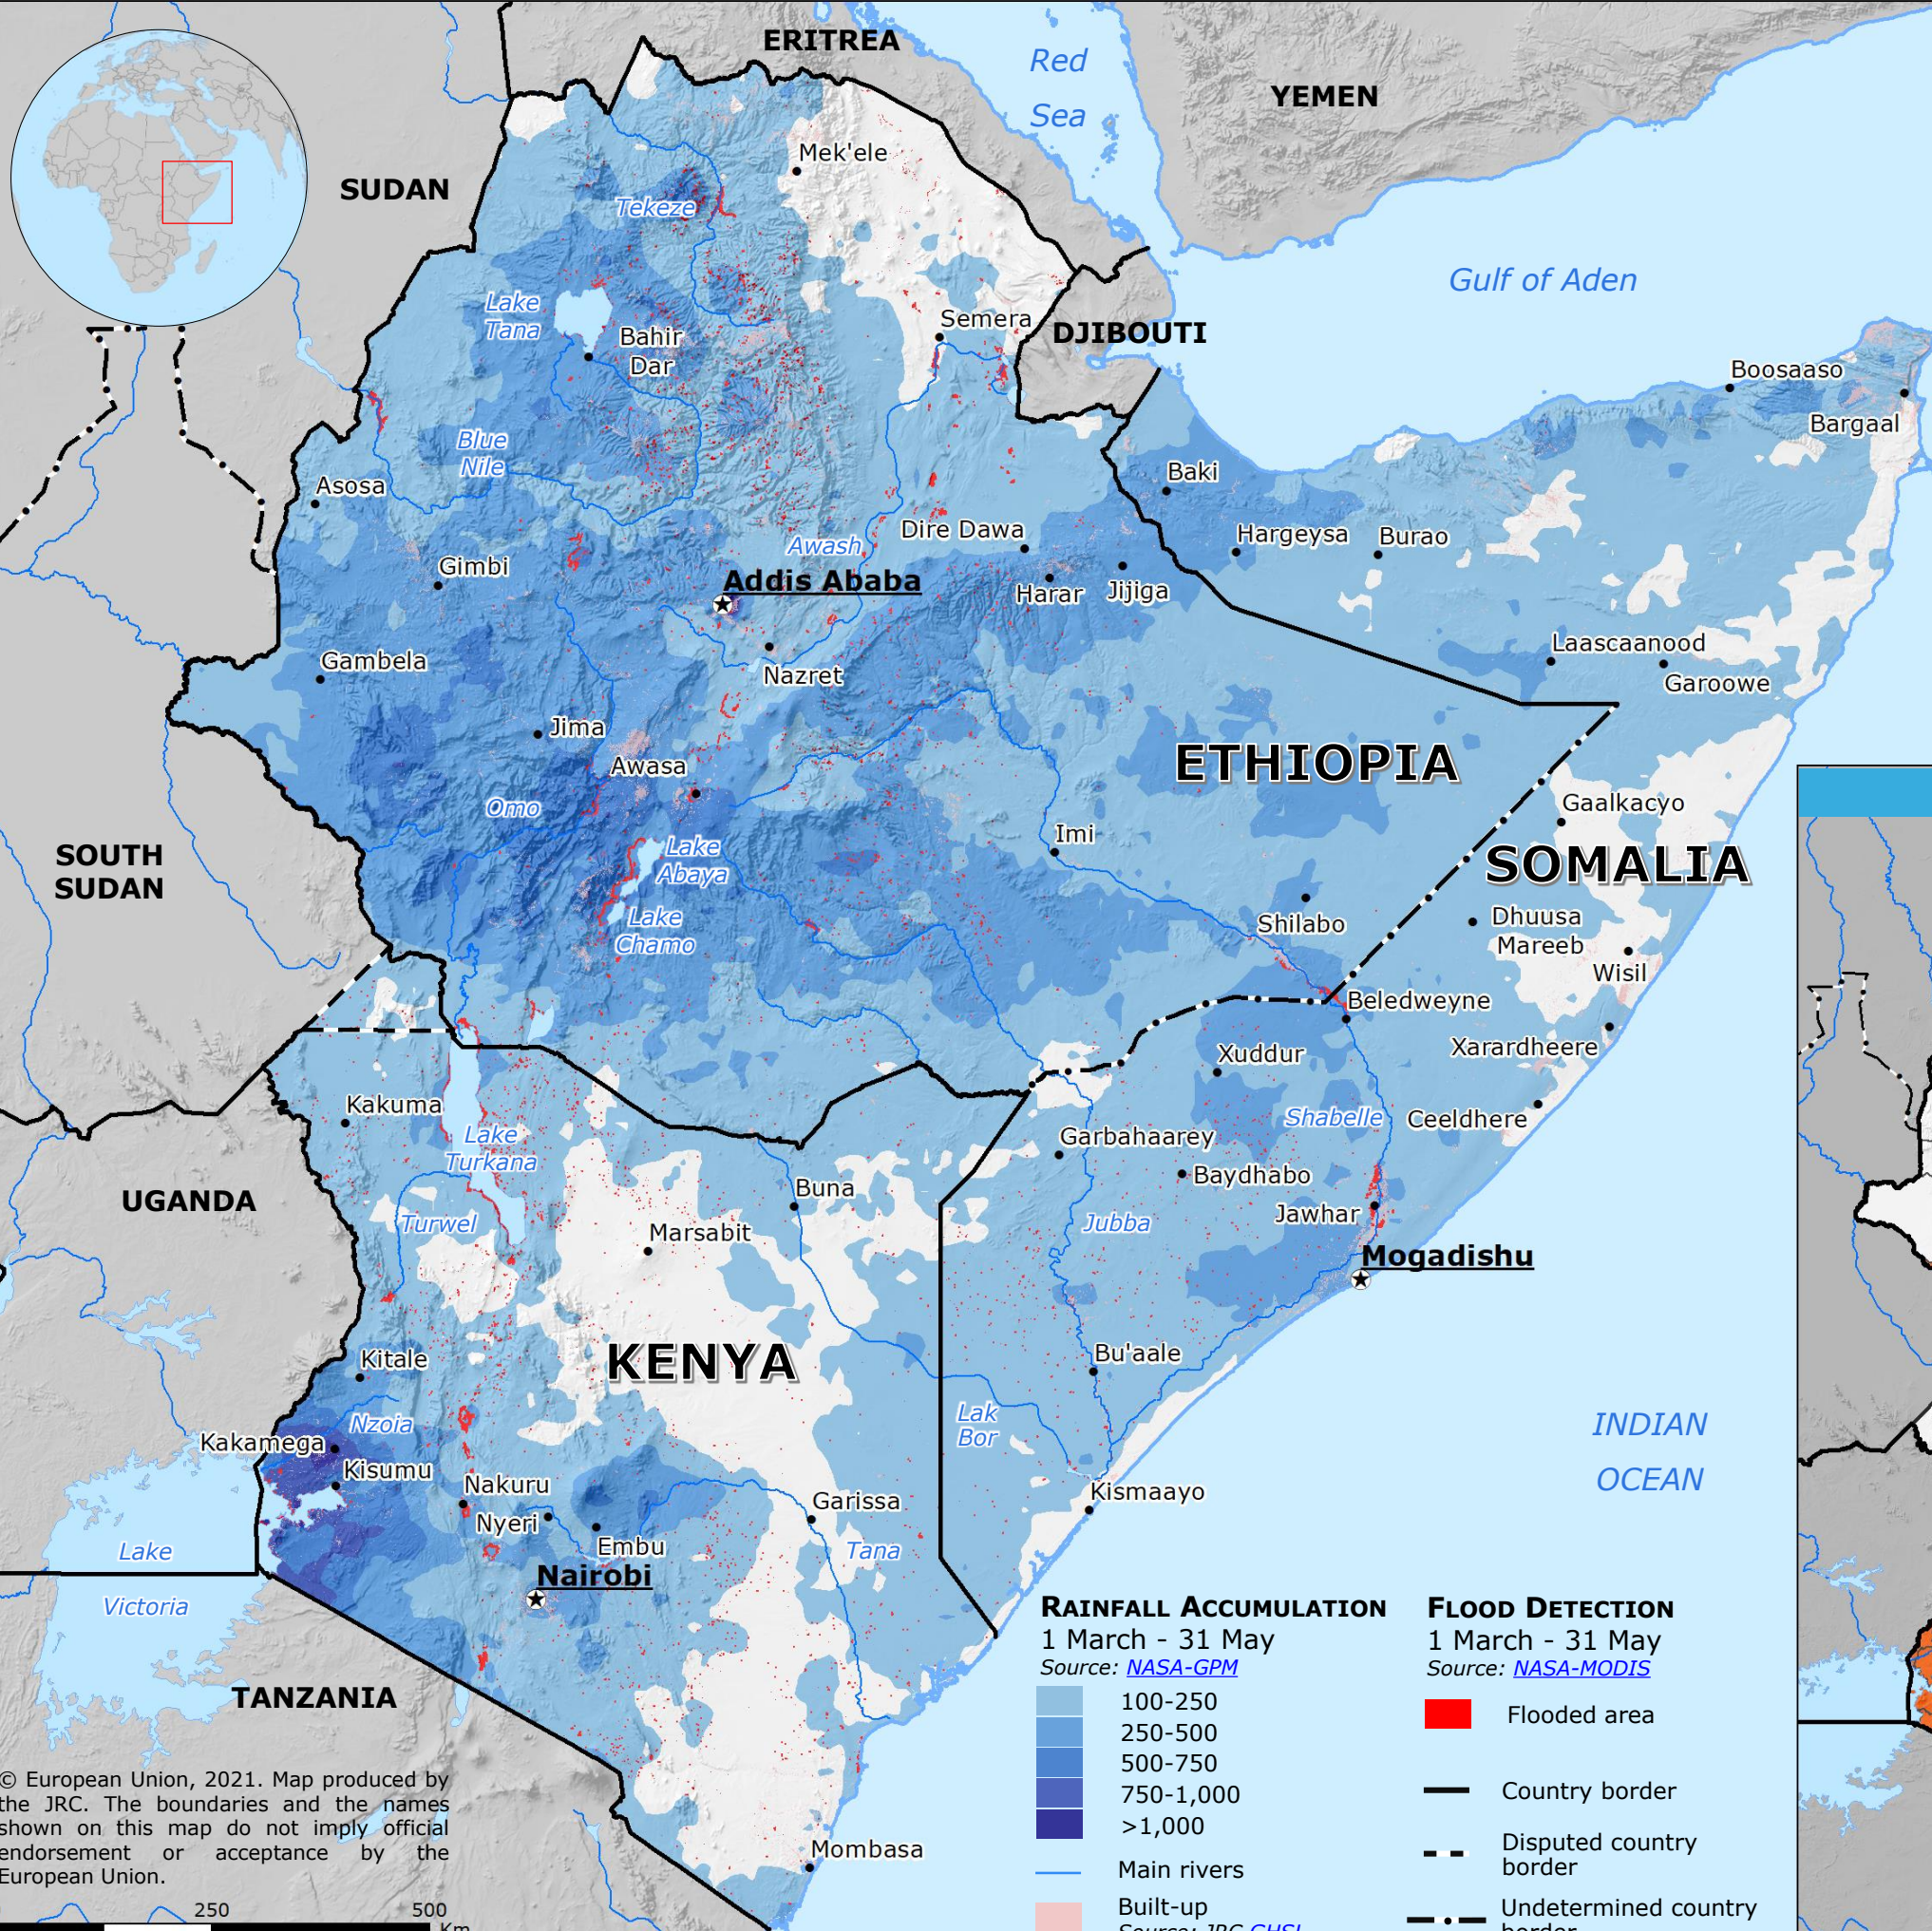

# Ethiopia, Kenya, Somalia | Precipitation and floods

### SITUATION OVERVIEW\*

ETHIOPIA	KENYA	SOMALIA
Source: <a href="#">UN OCHA</a> , <a href="#">DG ECHO</a>	Source: <a href="#">IFRC</a>	Source: <a href="#">UN OCHA</a> as of <a href="#">9 May</a> and <a href="#">3 June</a>
<b>16</b> Fatalities	<b>9</b> Fatalities	<b>25</b> Fatalities
<b>&gt; 28,290</b> Displaced people	<b>39,054</b> Displaced people	<b>101,300</b> Displaced people
		<b>400,300</b> Affected people*

\* In Ethiopia and Somalia the impact refers to the period from late April to May, while in Kenya it includes March, April and May

© European Union, 2021. Map produced by the JRC. The boundaries and the names shown on this map do not imply official endorsement or acceptance by the European Union.