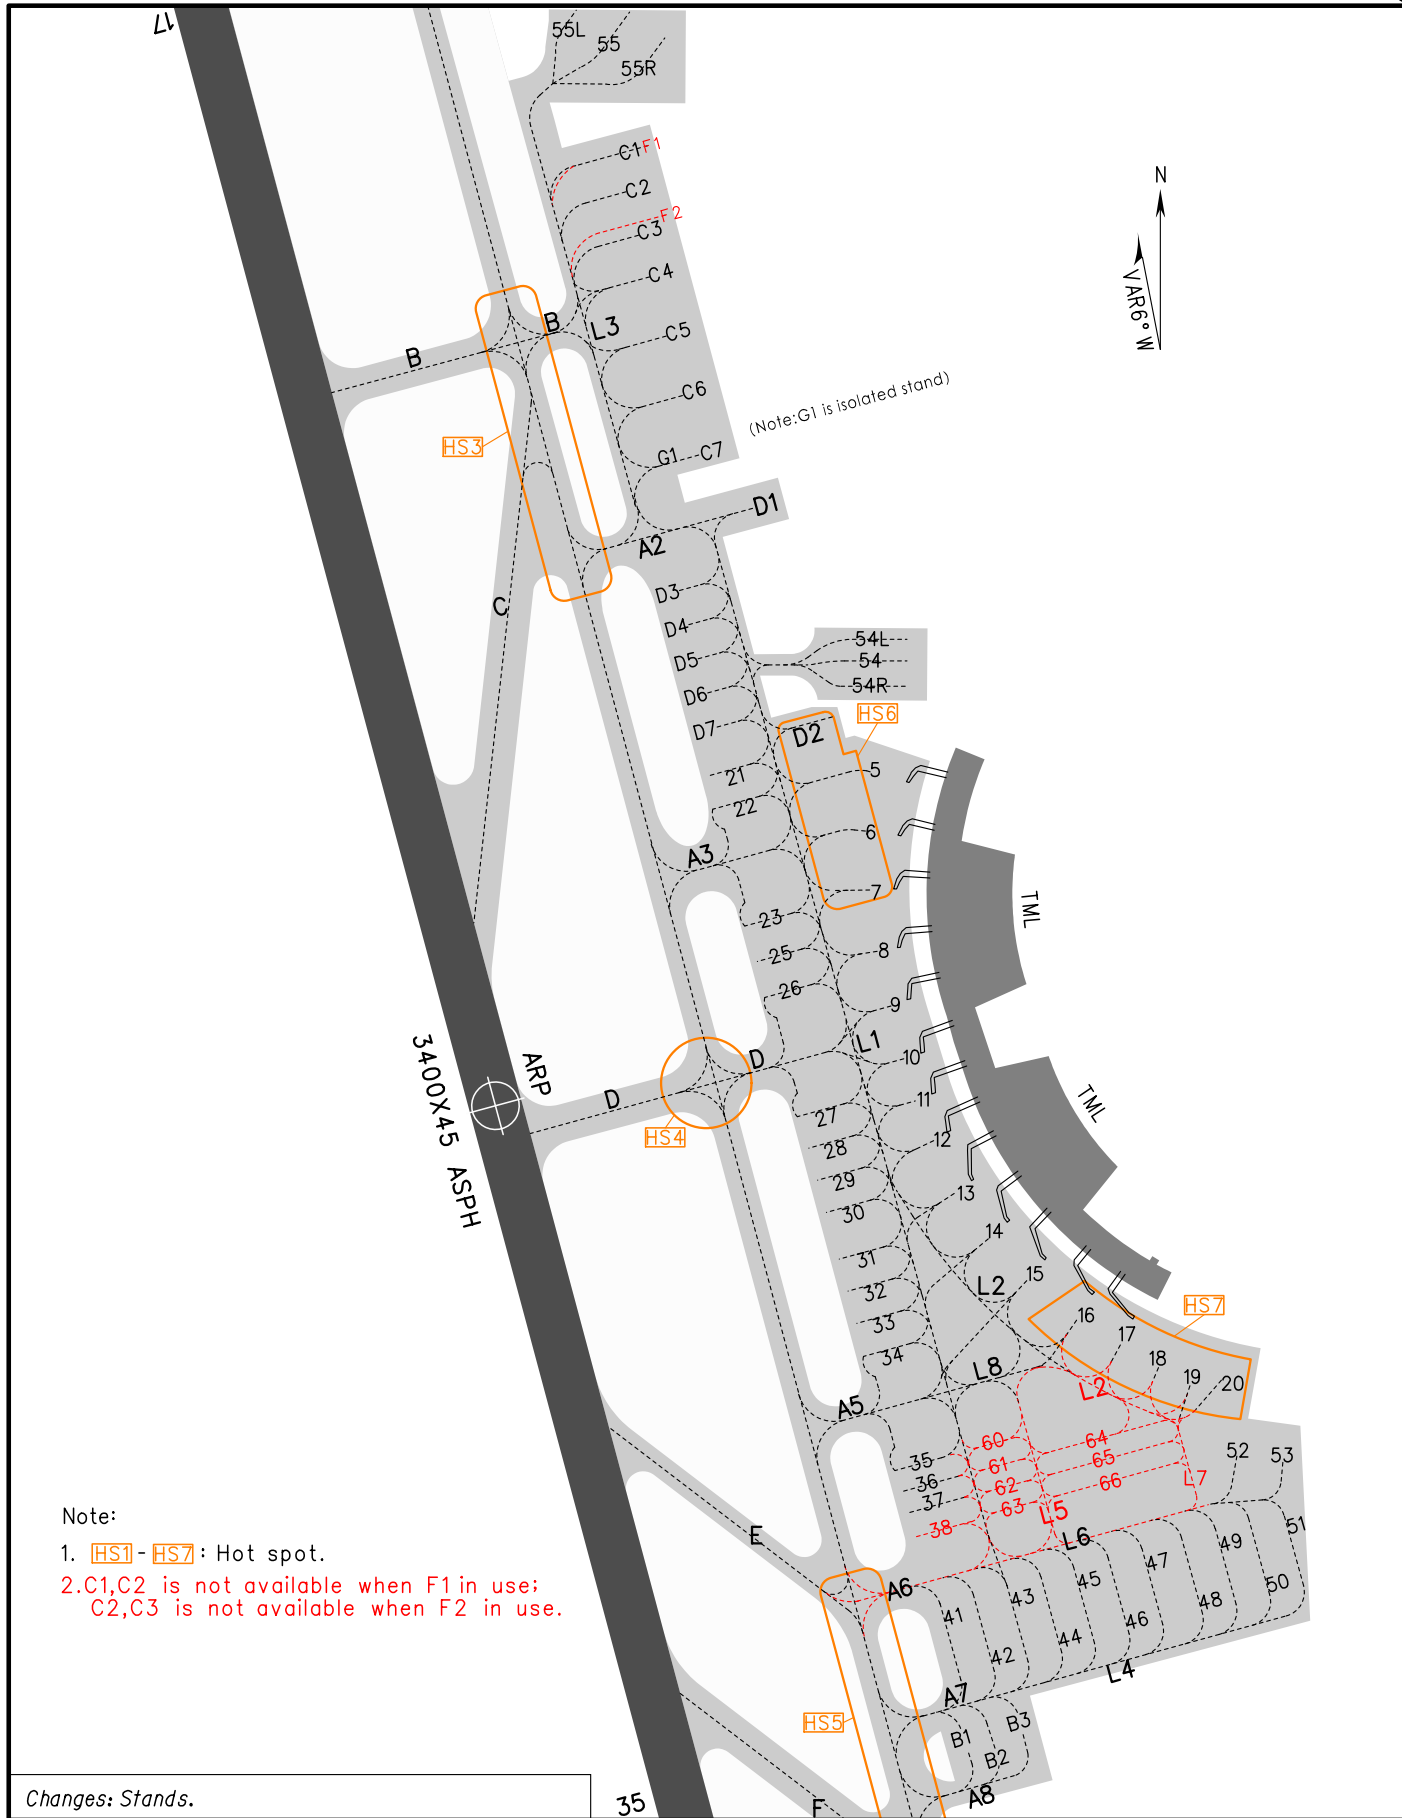

D-ATIS 127.2
 TWR 118.7(124.3)
 GND 121.65
 121.95 for delivery
 (DCL AVBL)

**AIRCRAFT-PARKING
 CHART-ICAO**

ZSQD QINGDAO/Liuting

Note:

1. **HS1 - HS7**: Hot spot.
2. C1, C2 is not available when F1 in use;
 C2, C3 is not available when F2 in use.

Changes: Stands.