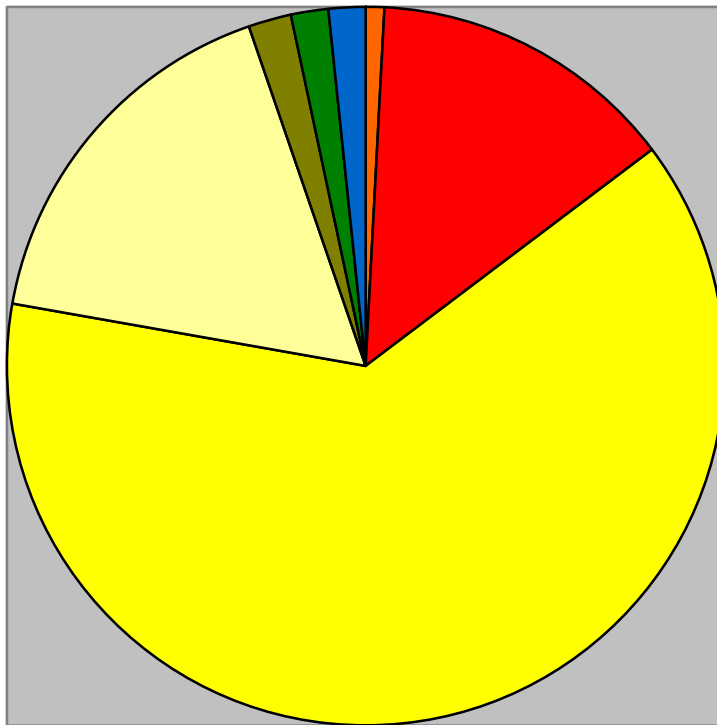

Native Vegetation Snapshot

Dakota County Minnesota

Vermillion Highlands Research Recreation & Wildlife Management Area

/ Vermillion River WMA & AMA 6,893 acres

What ecosystems are found in the neighborhood?