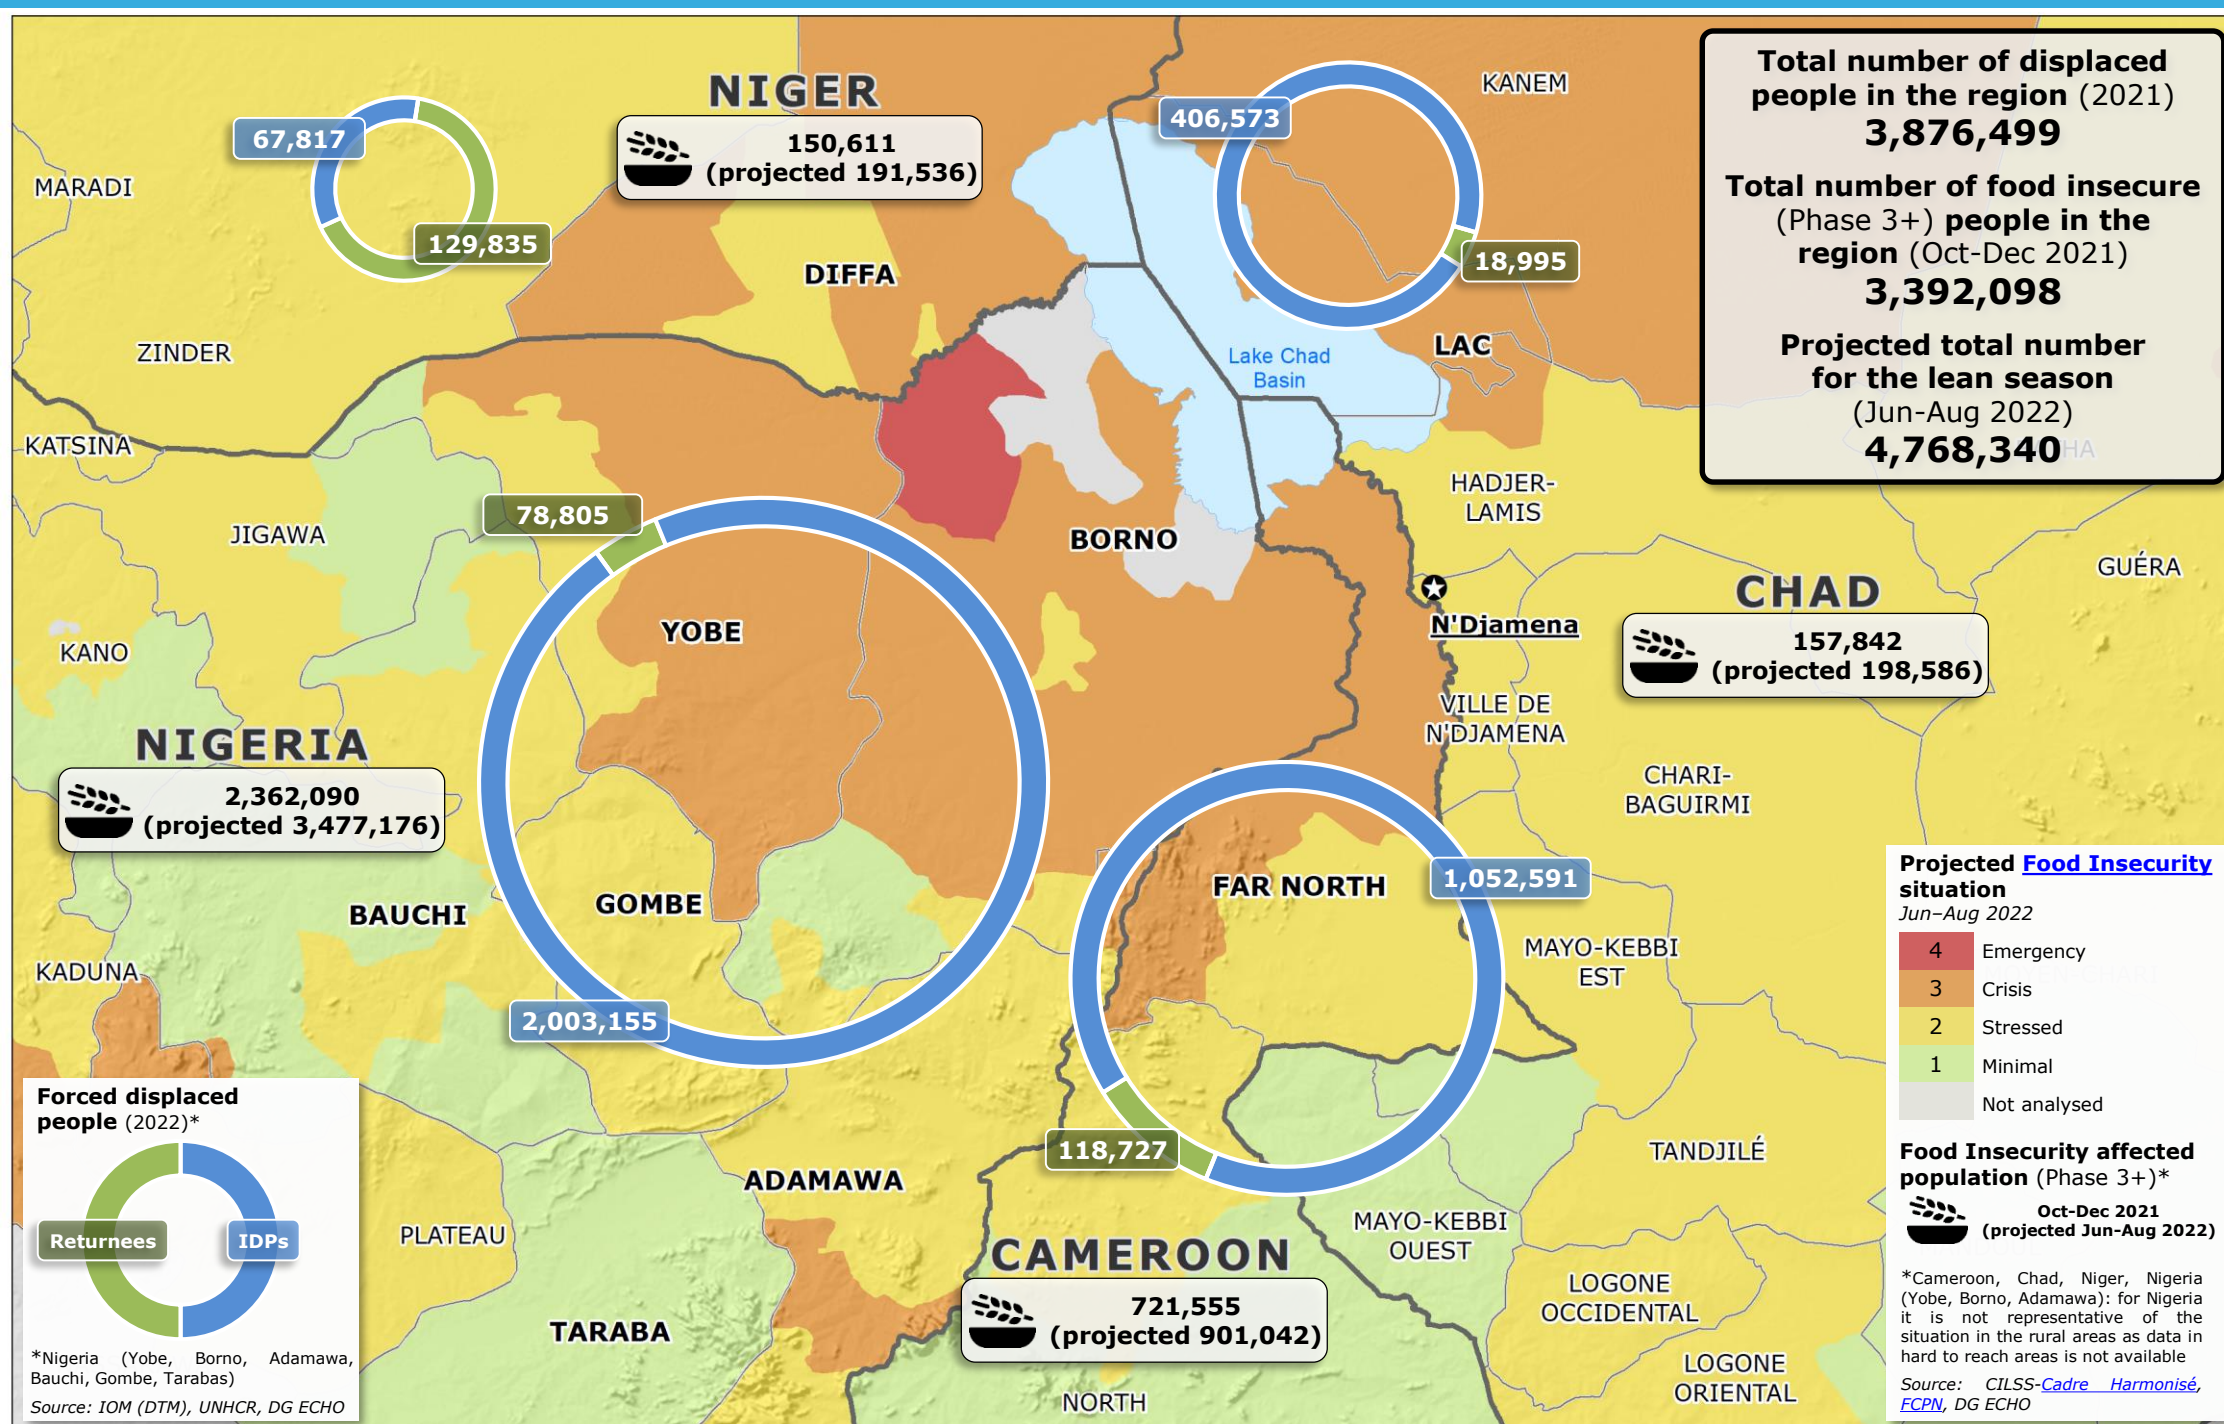

Lake Chad Basin Crisis | Population displacements and food insecurity

Forced displaced people (2022)*

Returnees | IDPs

*Nigeria (Yobe, Borno, Adamawa, Bauchi, Gombe, Tarabas)

Source: IOM (DTM), UNHCR, DG ECHO