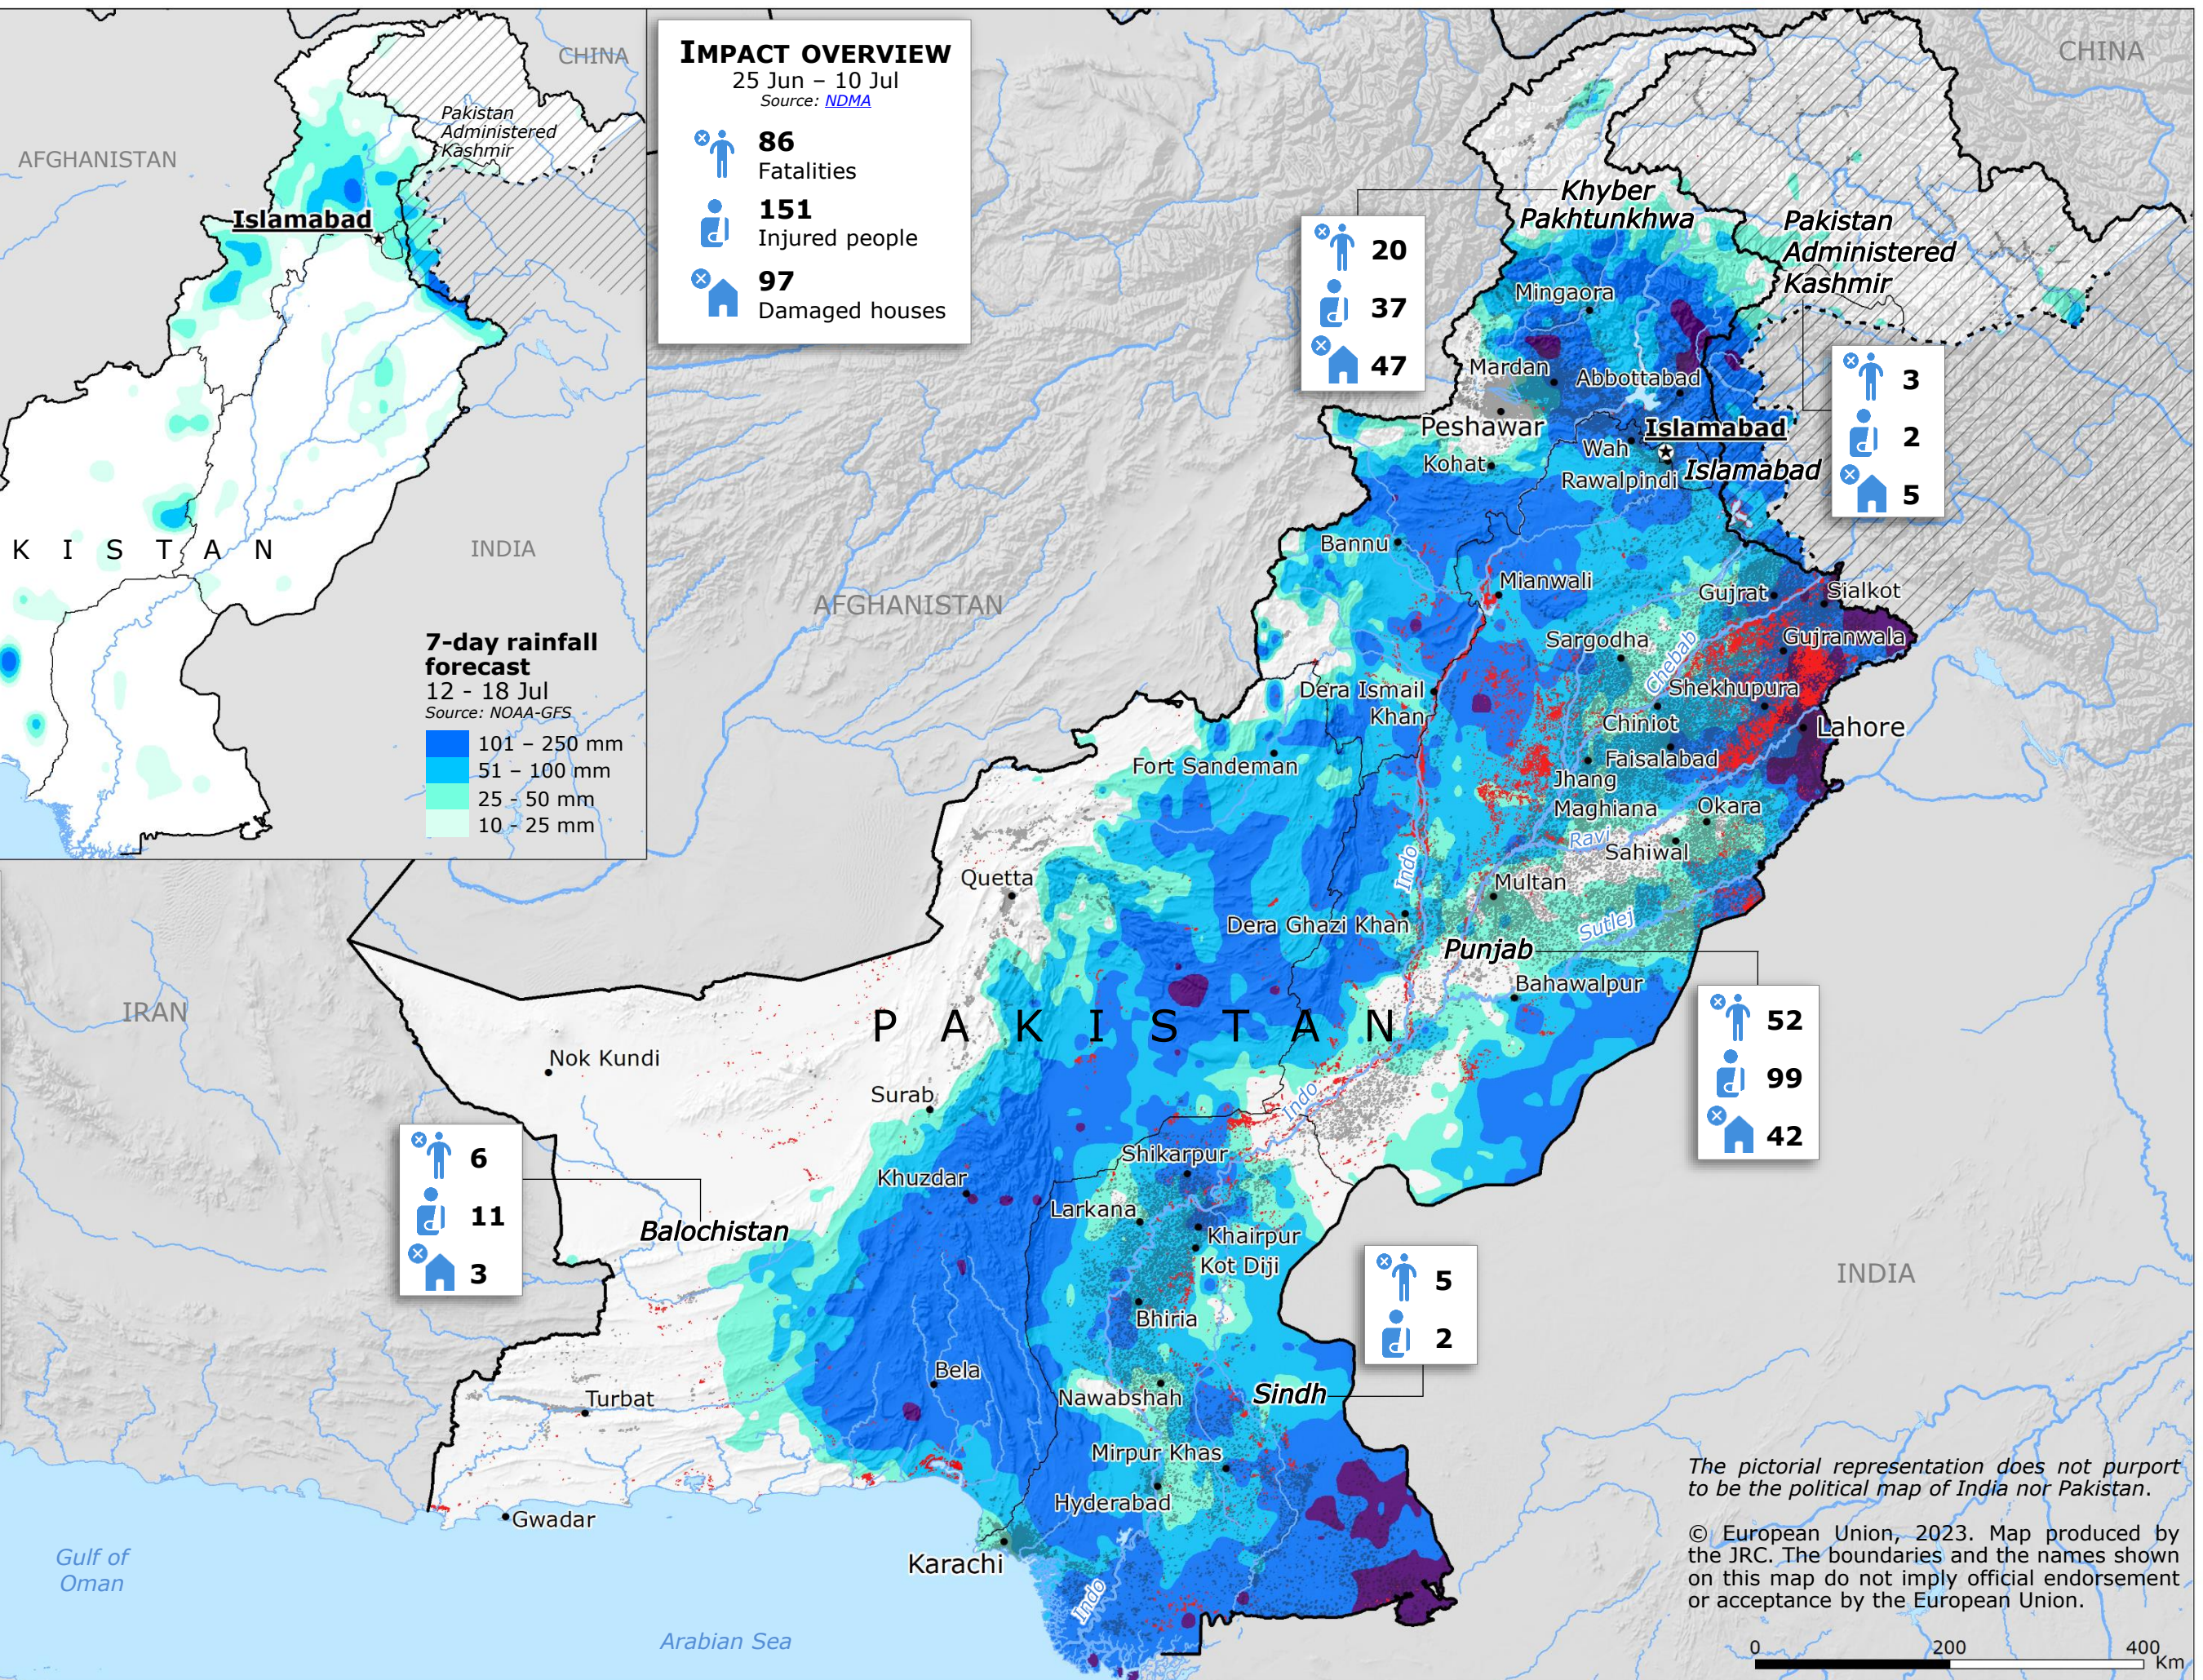

# Pakistan | Monsoon rains update

**IMPACT OVERVIEW**  
25 Jun - 10 Jul  
Source: NDMA

- 86** Fatalities
- 151** Injured people
- 97** Damaged houses

**Flood detection**  
25 Jun - 11 Jul  
Source: JRC GloFAS GFM, MODIS

- Maximum flood extent

**Past rainfall accumulation**  
25 Jun - 11 Jul  
Source: NASA-GPM

- 251 - 500 mm
- 101 - 250 mm
- 51 - 100 mm
- 25 - 50 mm

Densely populated area  
Source: JRC GHSL  
 Administrative division  
 Country boundary  
 Disputed country boundary  
 Disputed area

The pictorial representation does not purport to be the political map of India nor Pakistan.

© European Union, 2023. Map produced by the JRC. The boundaries and the names shown on this map do not imply official endorsement or acceptance by the European Union.