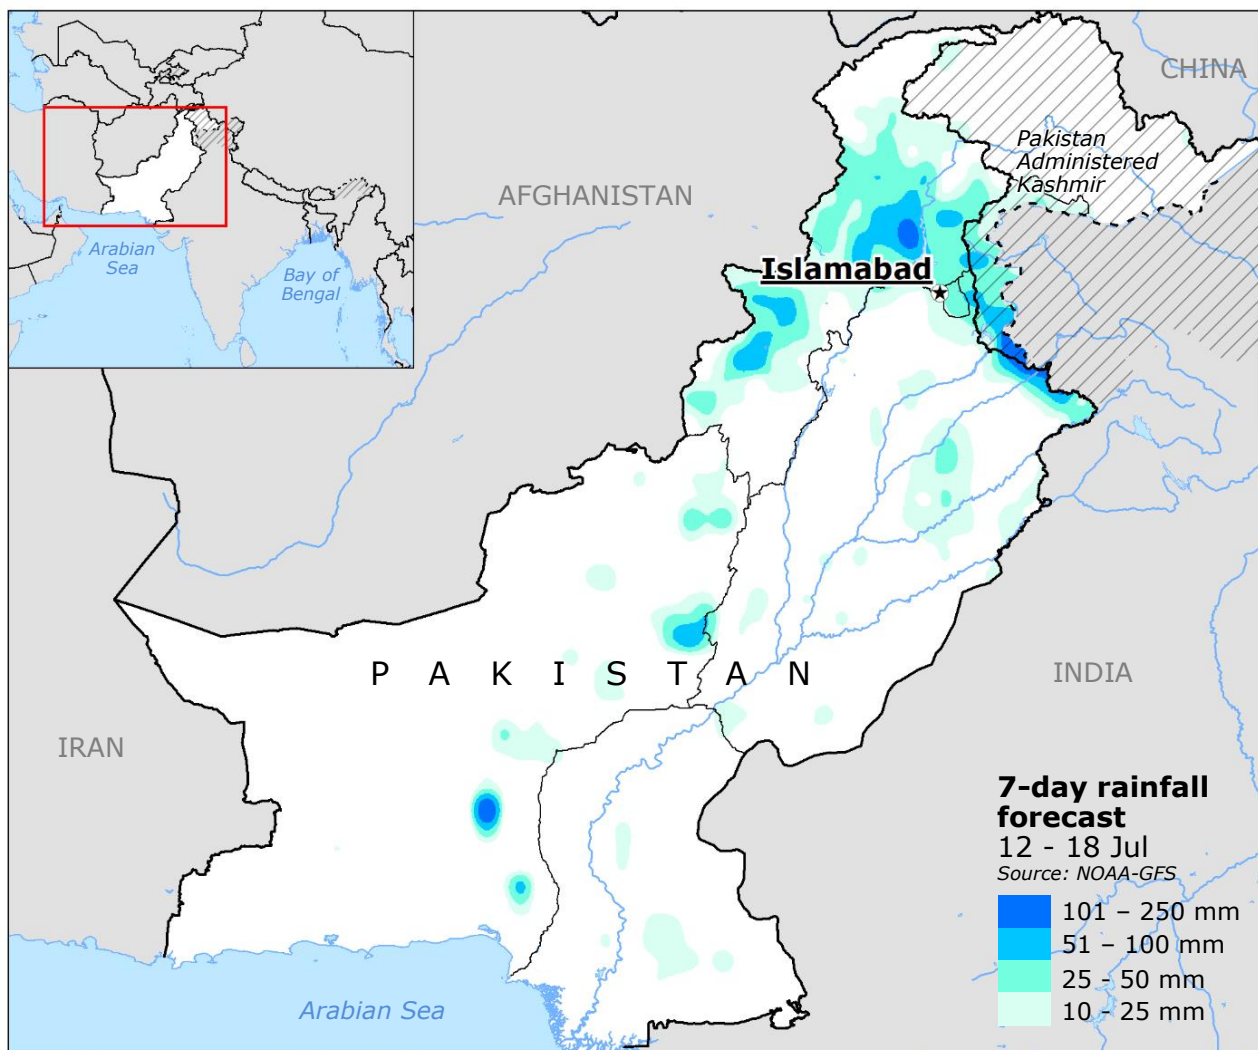

# Pakistan | Monsoon rains update

**IMPACT OVERVIEW**  
25 Jun - 10 Jul  
Source: NDMA

- 86** Fatalities
- 151** Injured people
- 97** Damaged houses

**Flood detection**  
25 Jun - 11 Jul  
Source: JRC GloFAS GFM, MODIS

- Maximum flood extent

**Past rainfall accumulation**  
25 Jun - 11 Jul  
Source: NASA-GPM

- 251 - 500 mm
- 101 - 250 mm
- 51 - 100 mm
- 25 - 50 mm

Densely populated area  
Source: JRC GHSL  
 Administrative division  
 Country boundary  
 Disputed country boundary  
 Disputed area

The pictorial representation does not purport to be the political map of India nor Pakistan.

© European Union, 2023. Map produced by the JRC. The boundaries and the names shown on this map do not imply official endorsement or acceptance by the European Union.