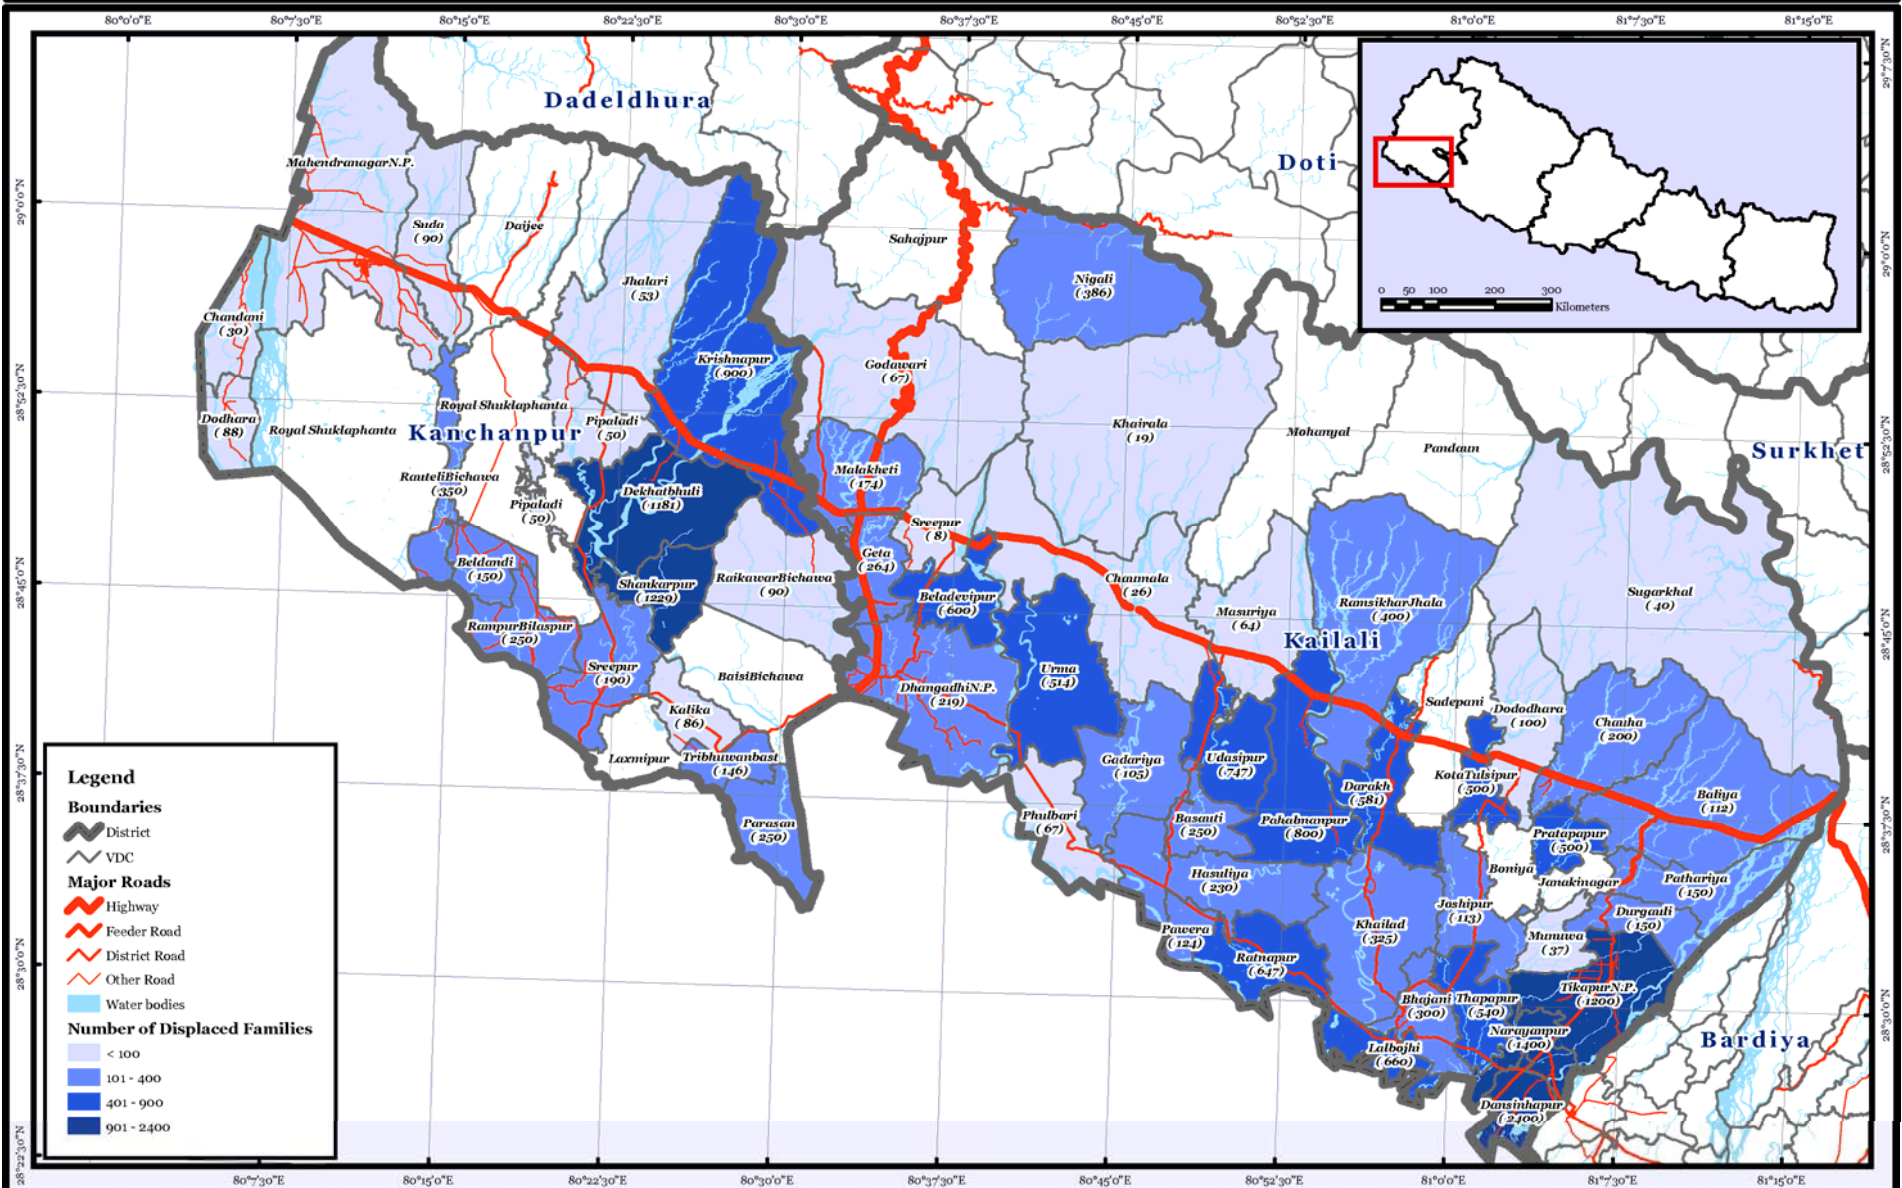

# Kailali and Kanchanpur Districts: Flood Affected Areas with Number of Displaced Families (24 Sept)

Map produced by OCHA Nepal  
Data Source: NRCS

The boundaries and names shown and the designations used on this map do not imply official endorsement or acceptance by the United Nations

Map Created  
Sept. 24, 2008