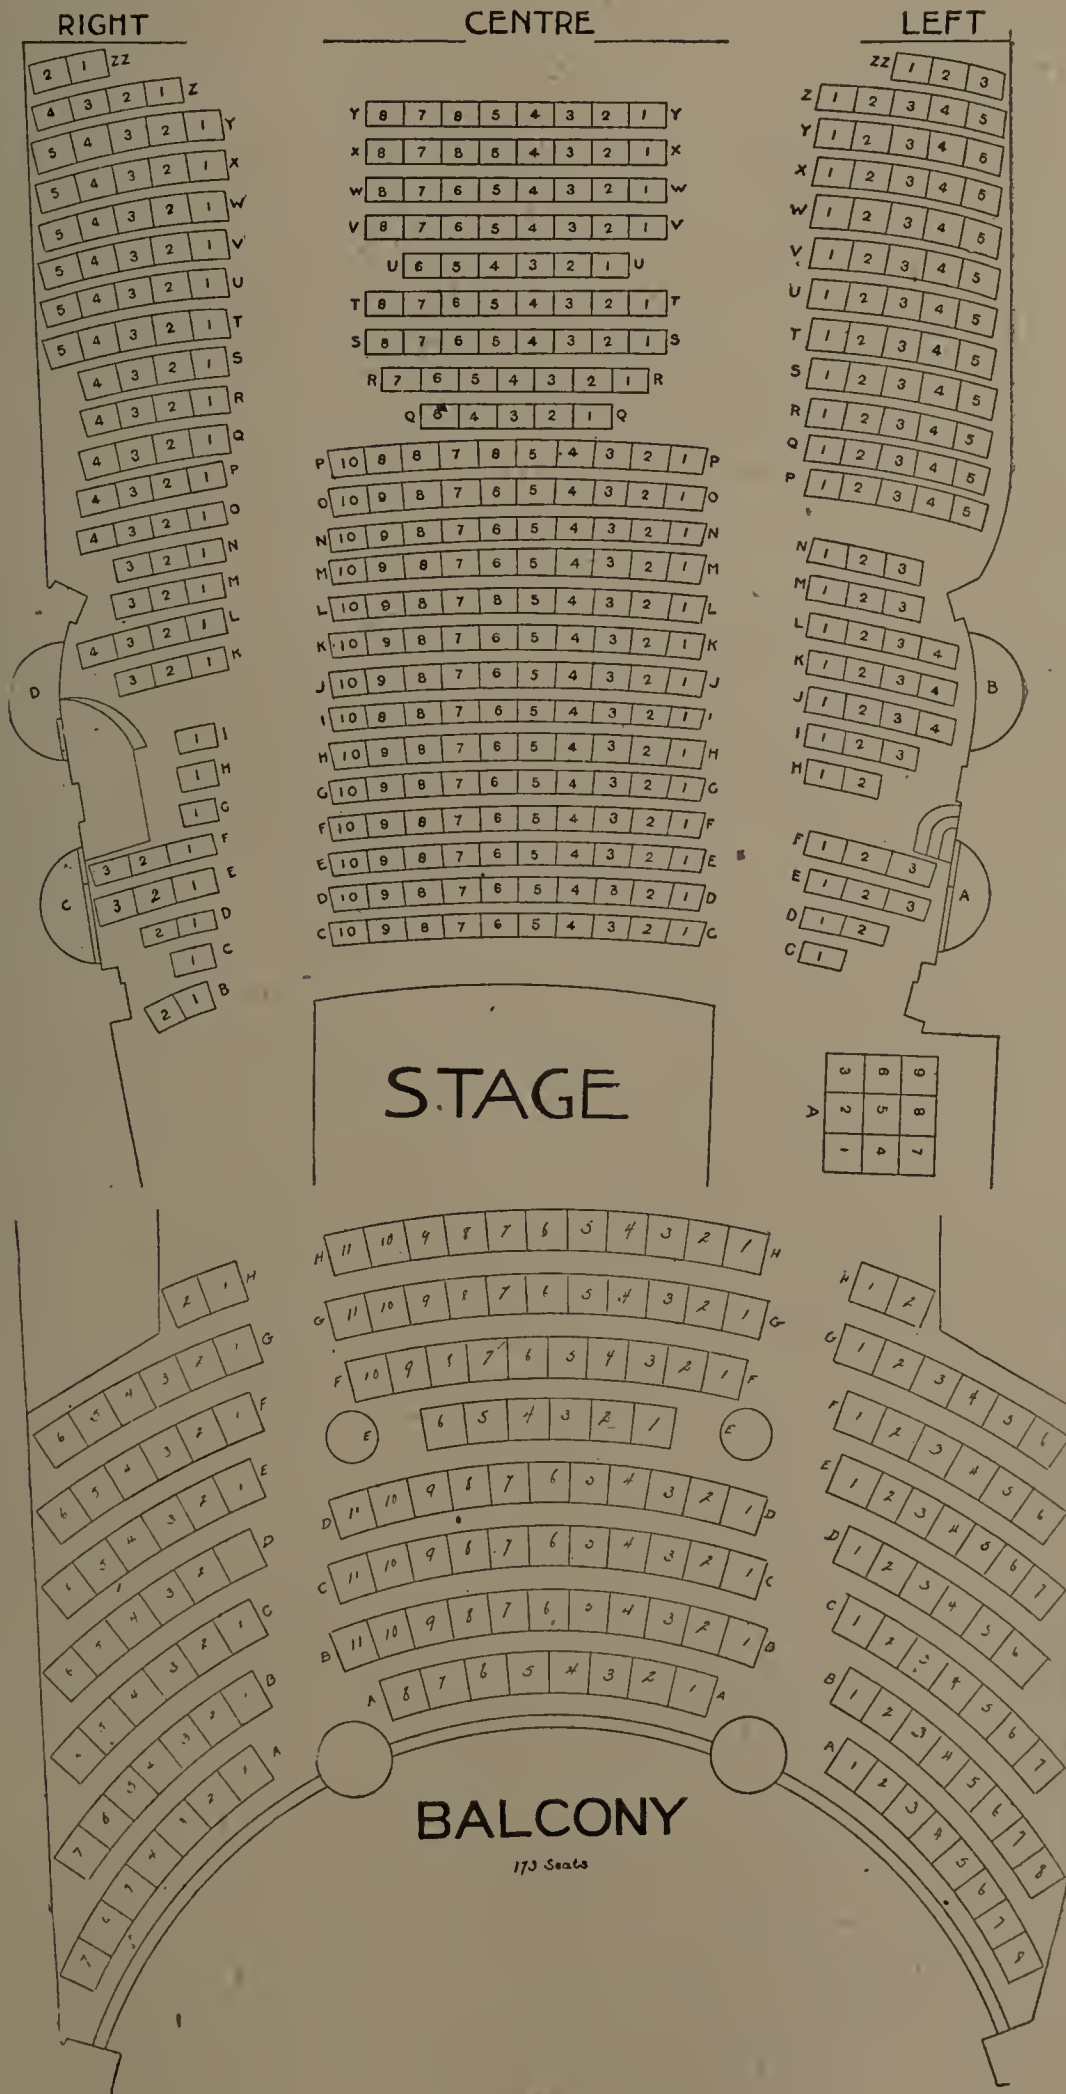

# STEINERT HALL

173 Seats

HOLLIS ST. THEATRE.

**HERRICK**

**TICKETS ALL THEATRES**  
 Key Number 2328 Connecting our Five Phones  
**COPLEY SQUARE, BOSTON**