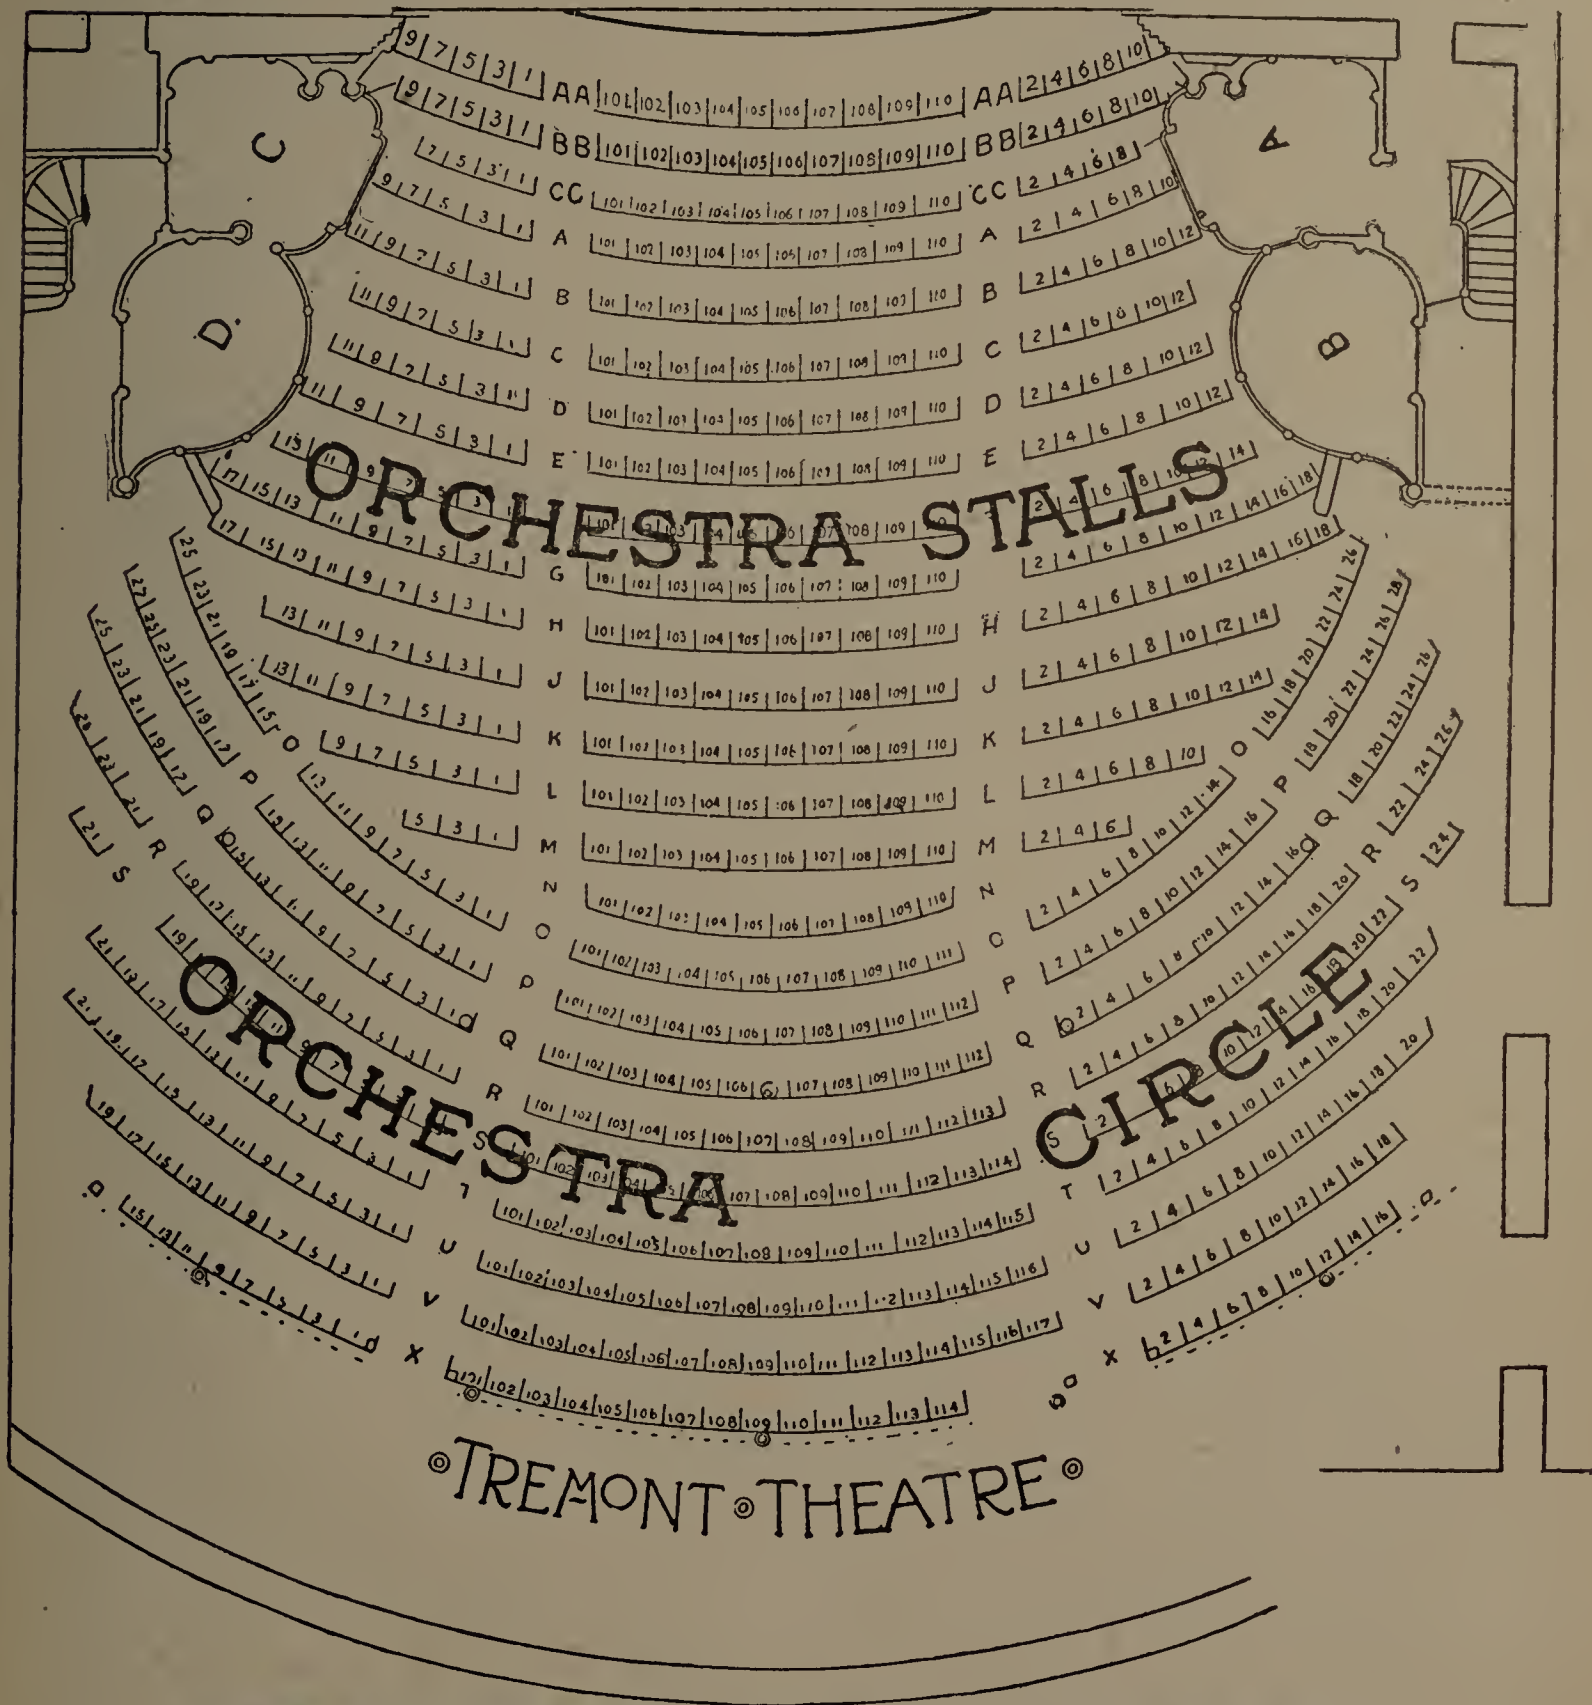

HERRICK

TICKETS ALL THEATRES

Key Number 2328 Connecting our Five Phones

COPLEY SQUARE, BOSTON