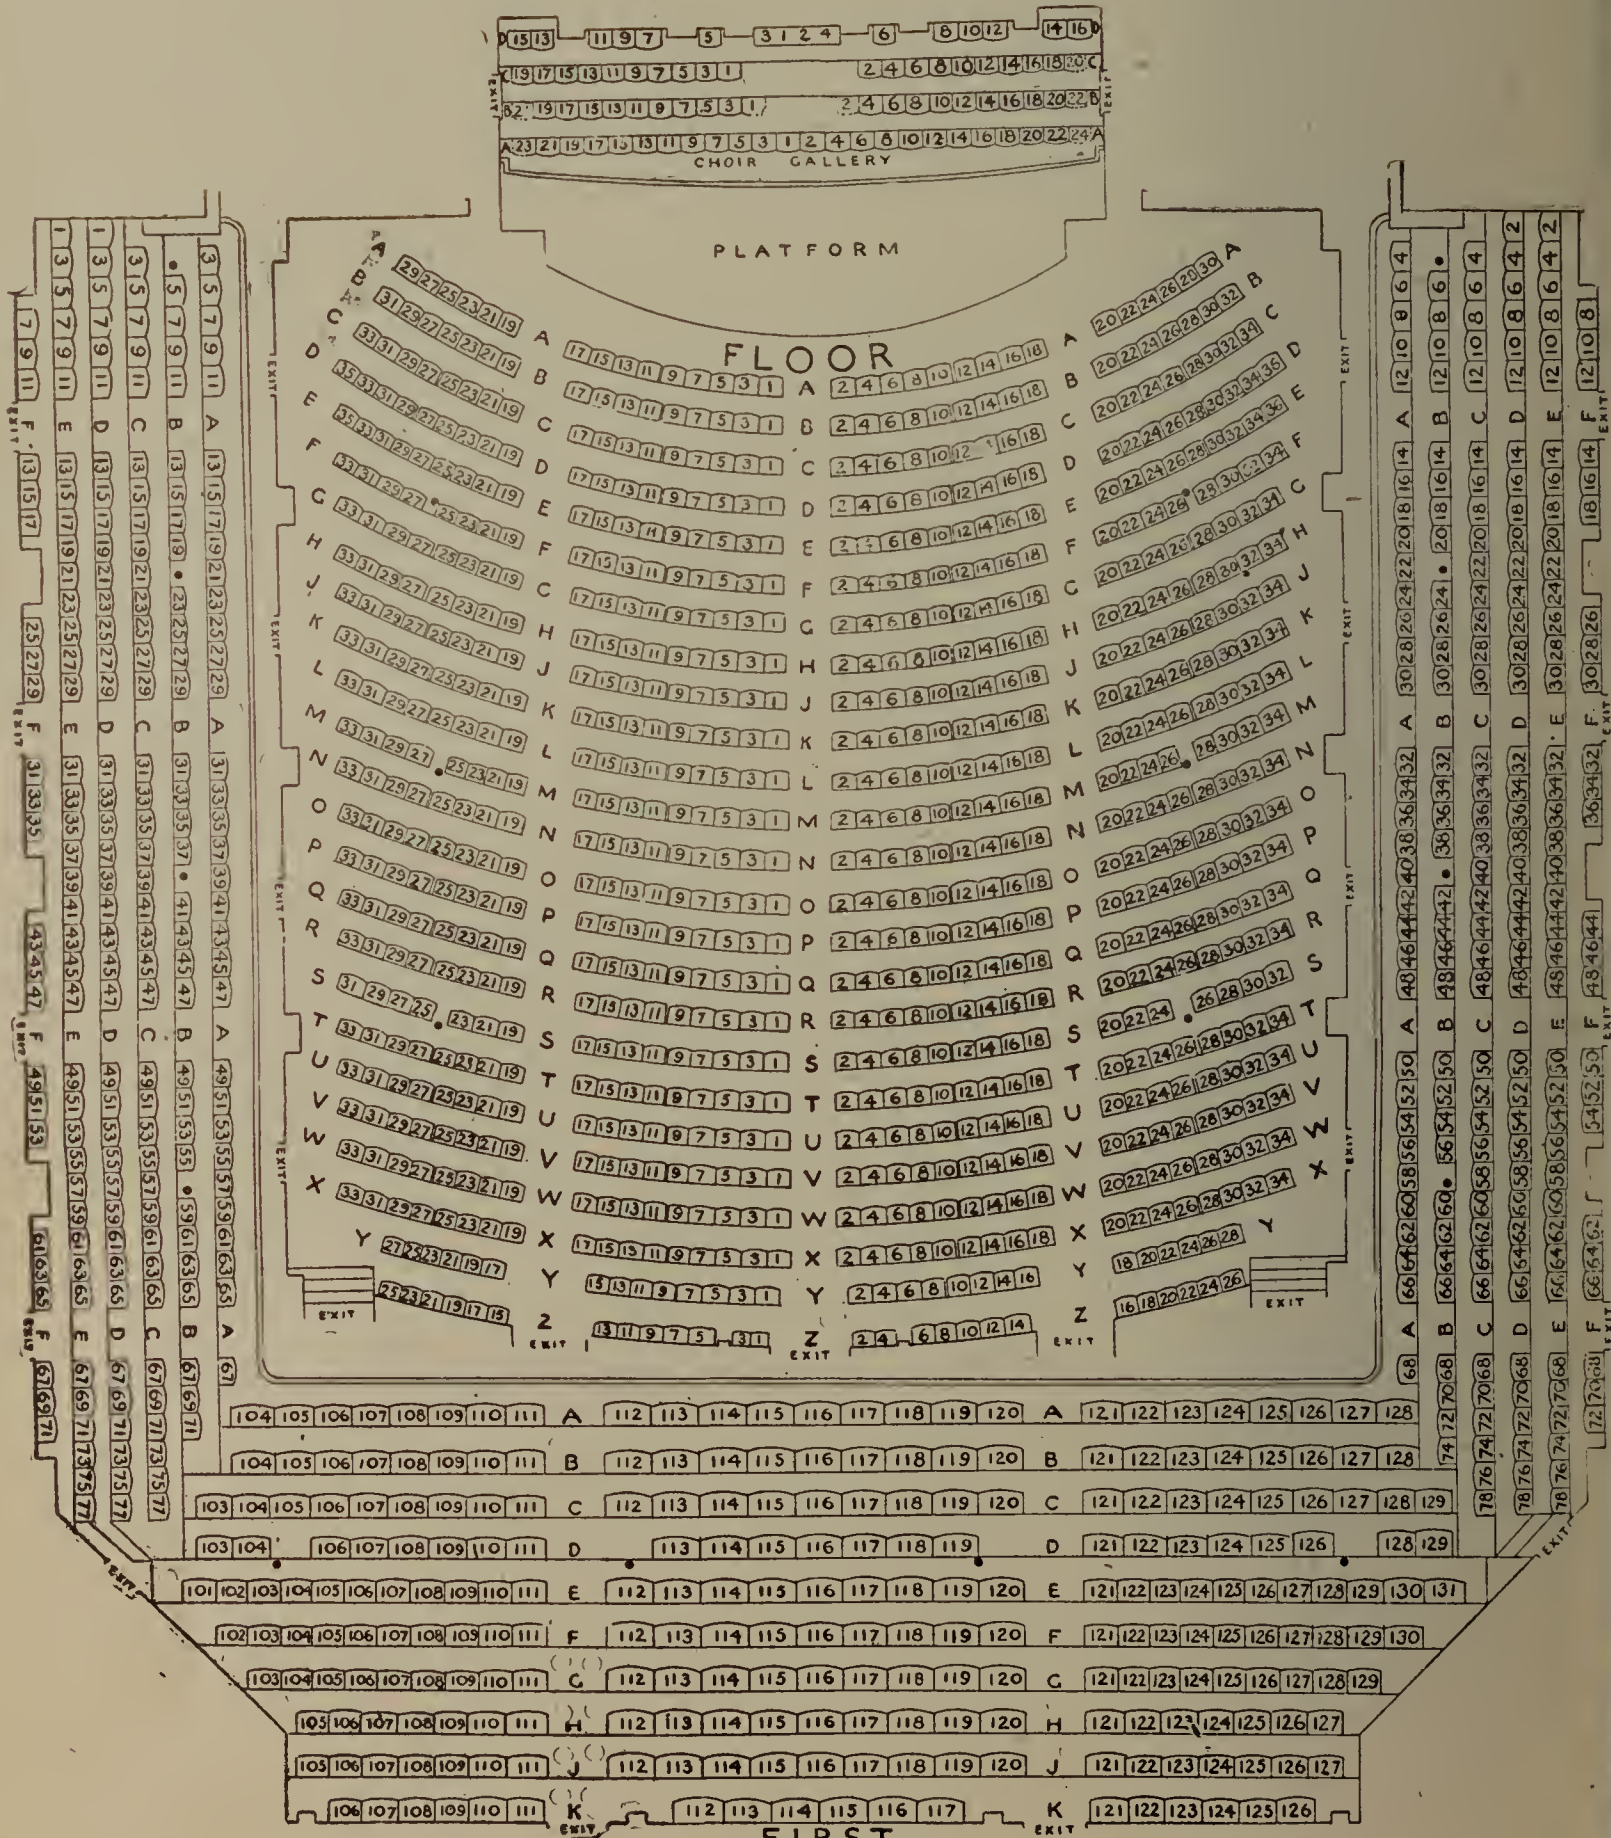

FIRST BALCONY
TREMONT TEMPLE.