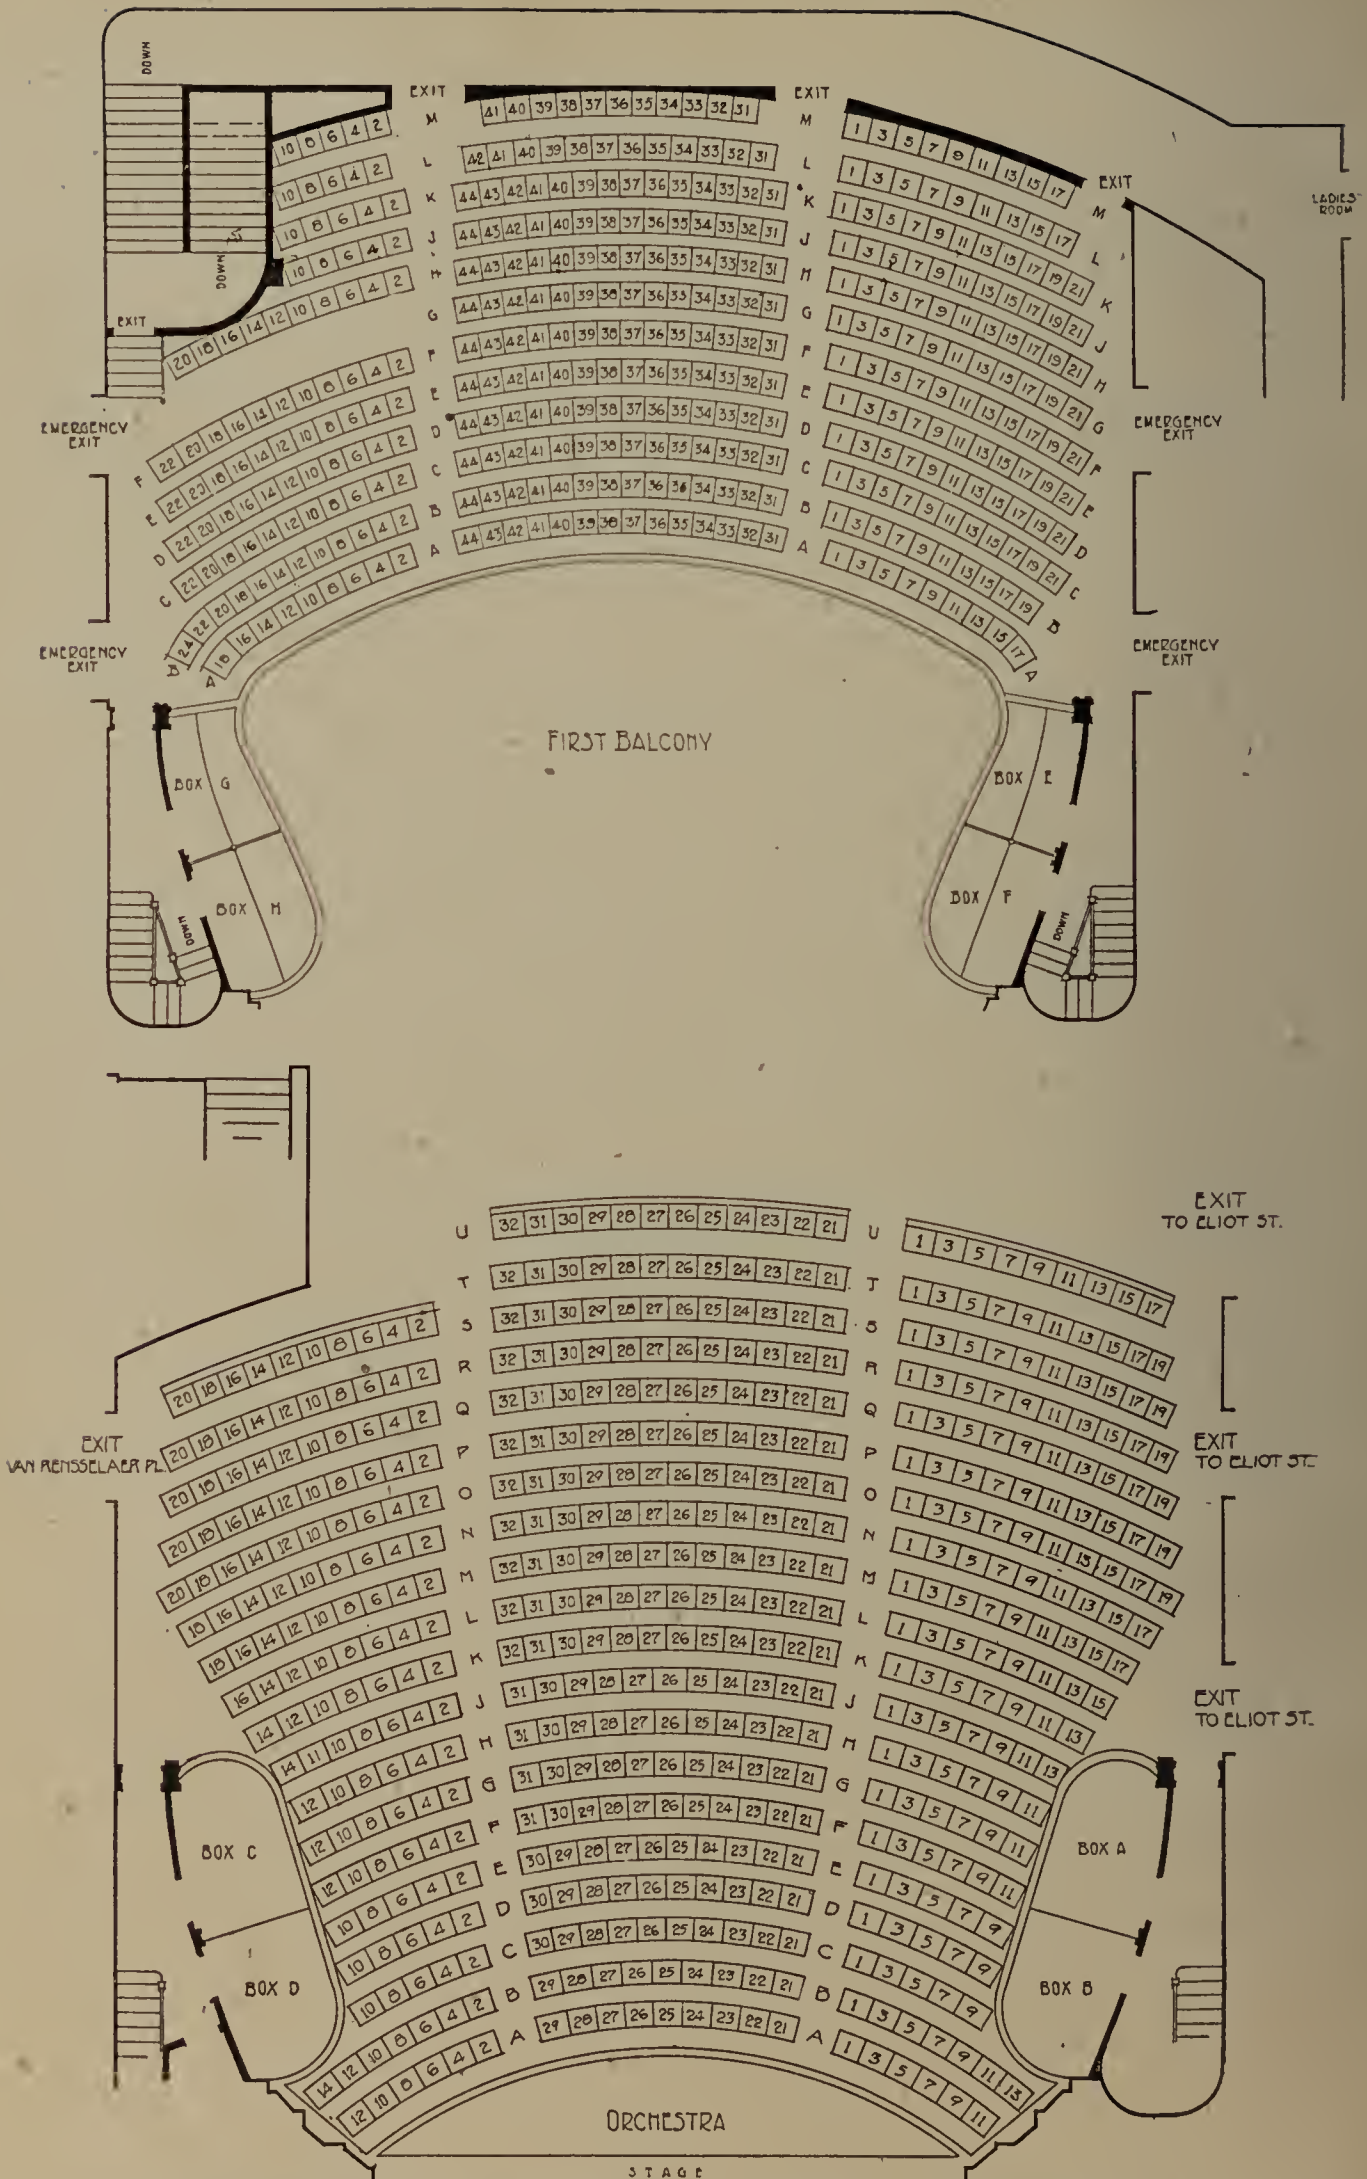

PLYMOUTH THEATRE

HERRICK TICKETS ALL THEATRES
Key Number 2328 Connecting our Five Phones
COPLEY SQUARE, BOSTON