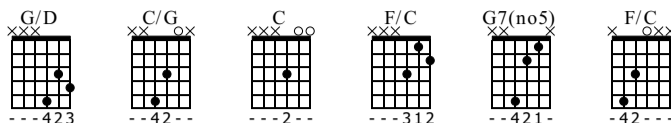

NST arpeggios: C, G, & F major triads, G7 seventh

Closed voicings for broken chords: New standard tuning C-G-D-A-E-G of Robert Fripp's Guitar Craft

Kiefer Wolfowitz

Music by Kiefer Wolfowitz

♩ = 60

8ths

mf
let ring throughout

1 C 2 G7 3 G 4 C 5 F

TAB

Soprano

mf
Arpeggios of closed voicings: Broken chords
let ring throughout

TAB

Alto

mf
let ring throughout

TAB

Alto 2

mf
let ring throughout

TAB

Tenor

mf
let ring throughout

TAB

Tenor 2

mf
let ring throughout