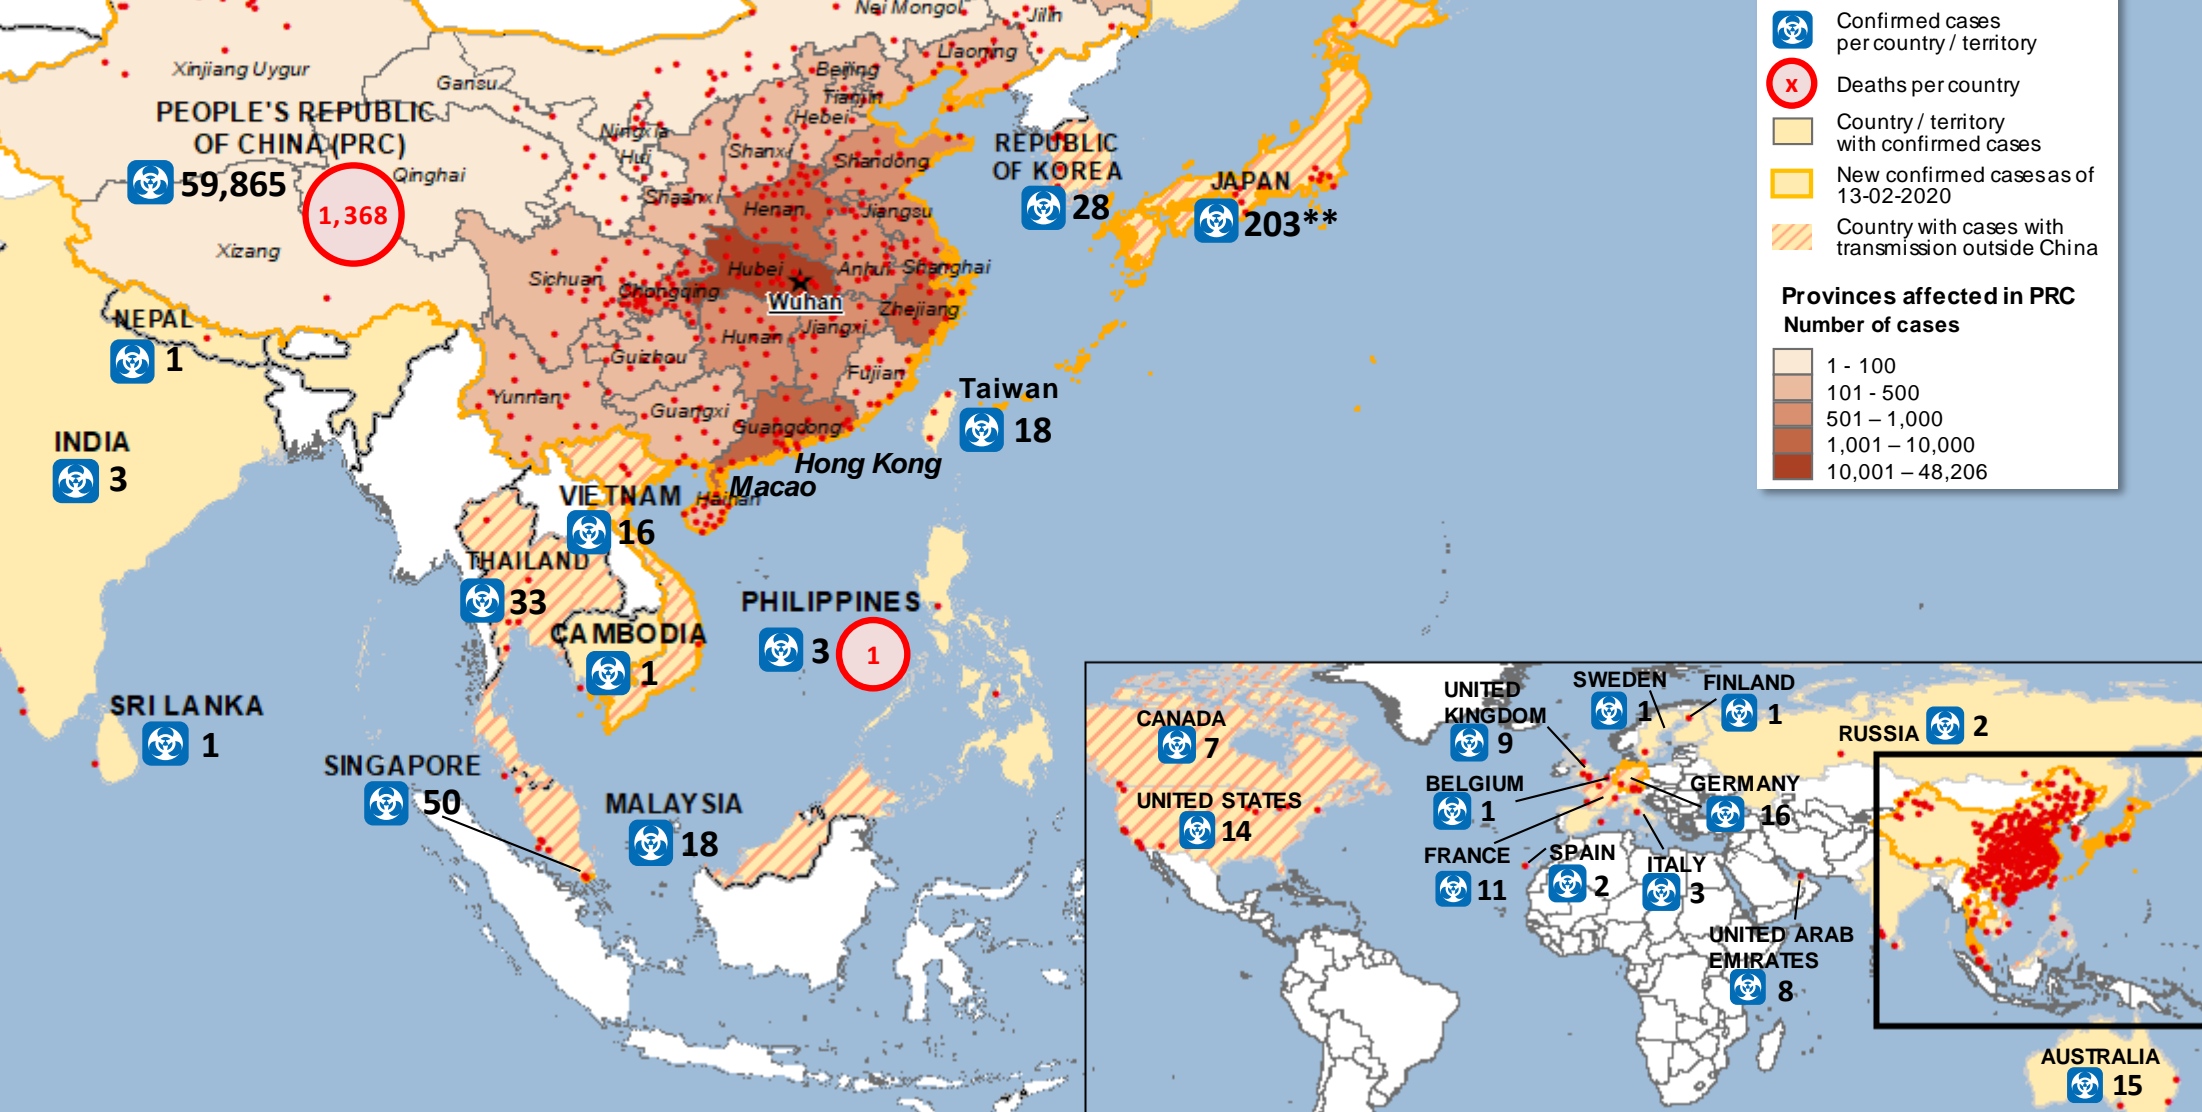

Coronavirus cases* (as of 13/02)

Confirmed Cases	60,330
Deaths	1,369

*Source ECDC (13/02, 08:00 CET)

0 250 500 1,000 Km

** 174 of which are cases on an international conveyance