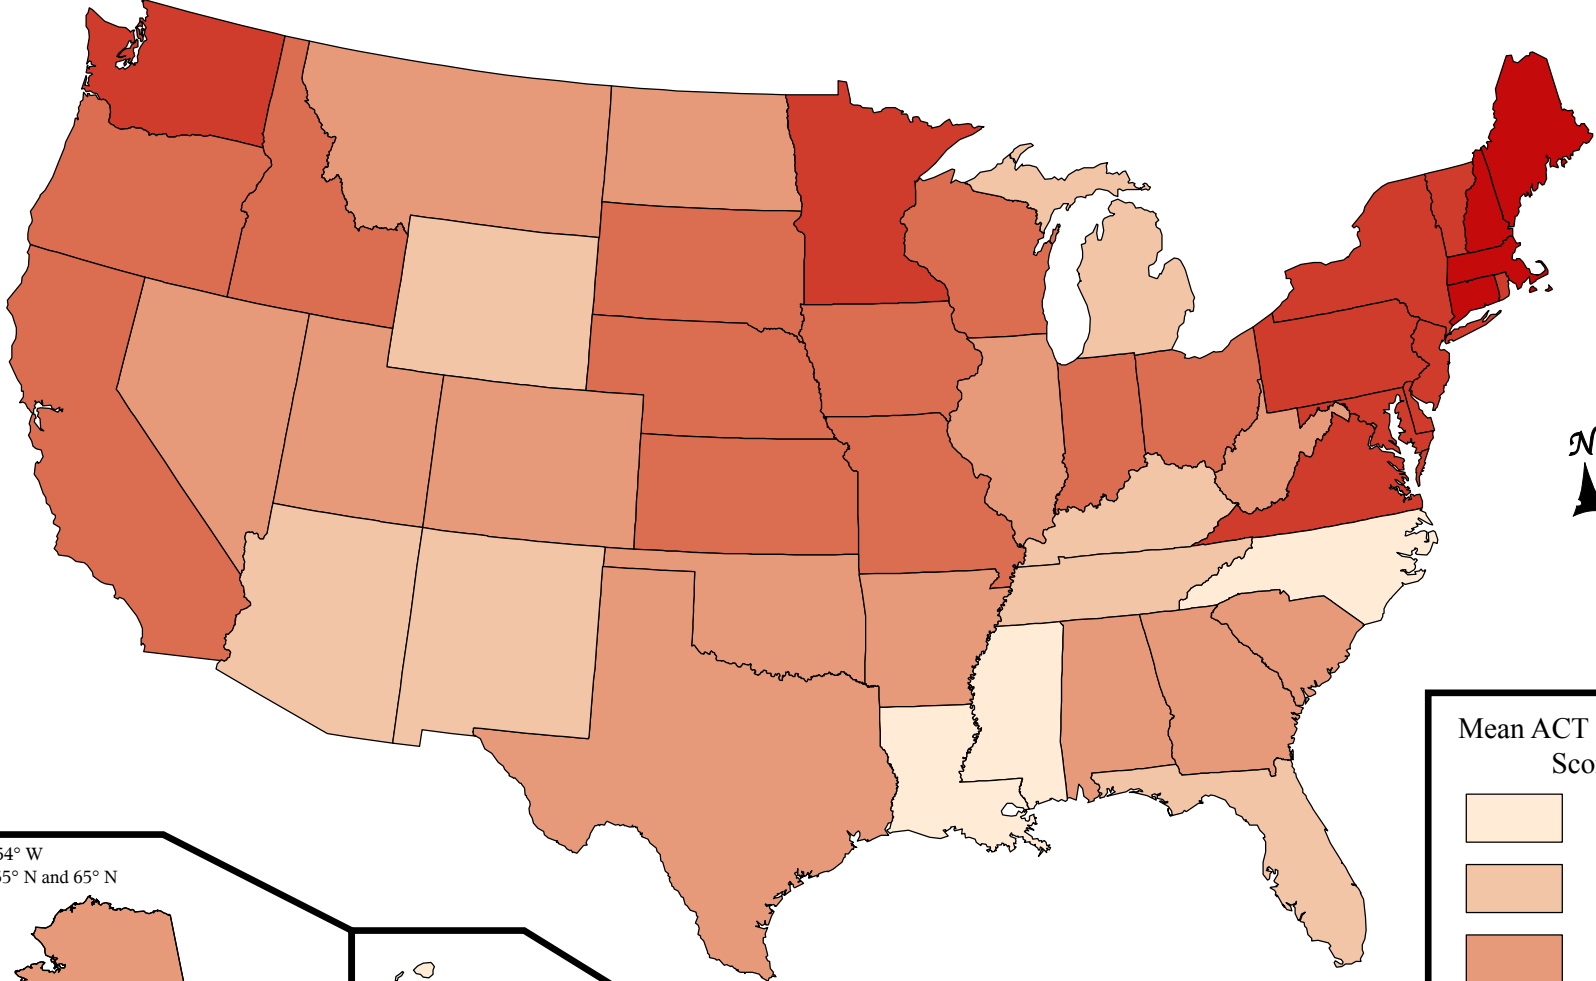

Mean ACT Composite Scores by State (2014)

Mean ACT Composite Scores

	18.2 - 19.2
	19.2 - 20.1
	20.1 - 21.2
	21.2 - 22.4
	22.4 - 23.4
	23.4 - 24.3

Central Meridian: 154° W
Standard Parallels: 55° N and 65° N

Miles

250 125 0 250 500 750

Albers Equal Area
Central Meridian: 96° W
Standard Parallels: 29° 30' N and 45° 30' N

Source: ACT, Inc ~ 2014
Walter Stevens, UIUC ~ 12-3-2014