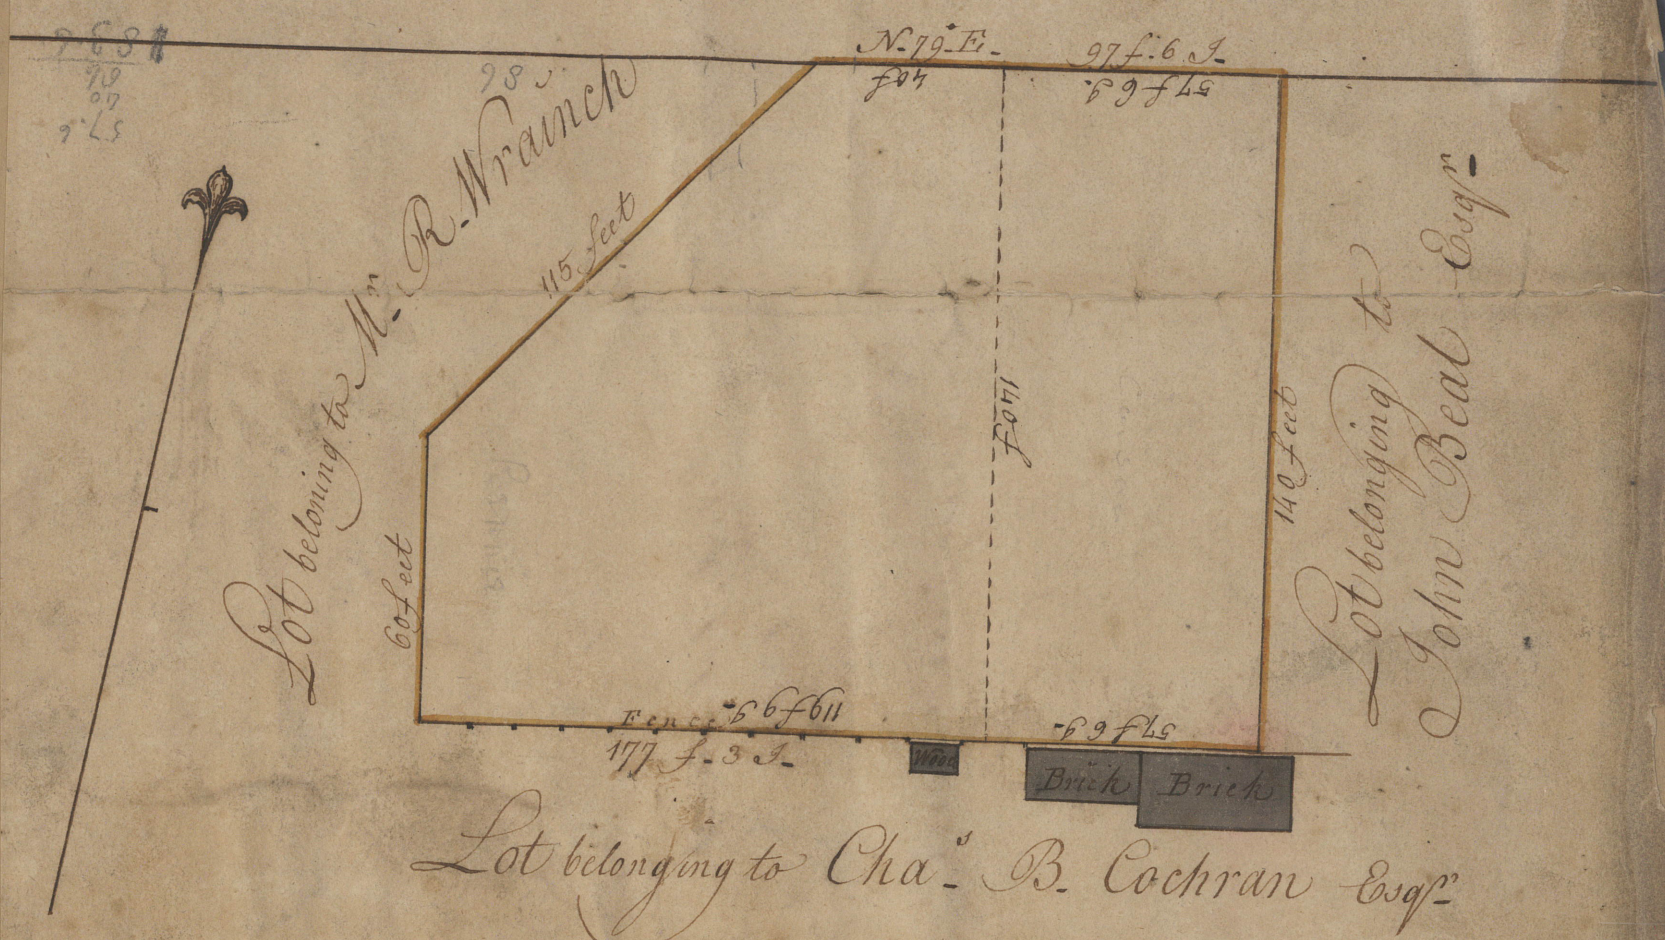

BROAD STREET (66 feet wide)

Scale

Plan of a Lot of land in the City of Charleston situated on the South side of Broad Street (viz) Nos 63 & 64, in Ward N<sup>o</sup> 11 (City). Belonging to the Estate of M<sup>rs</sup> Hannah Bull dec<sup>d</sup>.

From a Survey, and Certified this 7<sup>th</sup> of April 1806 Bounded as shown by the lines coloured yellow By Joseph R. Purcell Surveyor