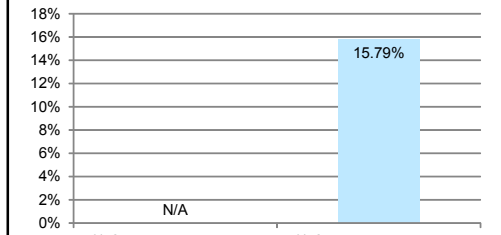

HOMOSSASSA SPRINGS - BEVERLY HILLS - CITRUS SPRINGS URBANIZED AREAS 2000 - 2010

CHANGE IN POPULATION

% Change in Population: Homosassa Springs-Beverly Hills-Citrus Springs UZA 2000-2010

% Change in Population: State of FL 2000-2010

2000 Population	2010 Population
N/A	80,962

CHANGE IN AREA

HOMOSSASSA SPRINGS-BEVERLY HILLS-CITRUS SPRINGS URBANIZED AREA

- Roadway
- Nearby 2010 Urbanized Areas
- 2010 Homosassa Springs-Beverly Hills Citrus Springs Urbanized Area
- Florida County Boundaries