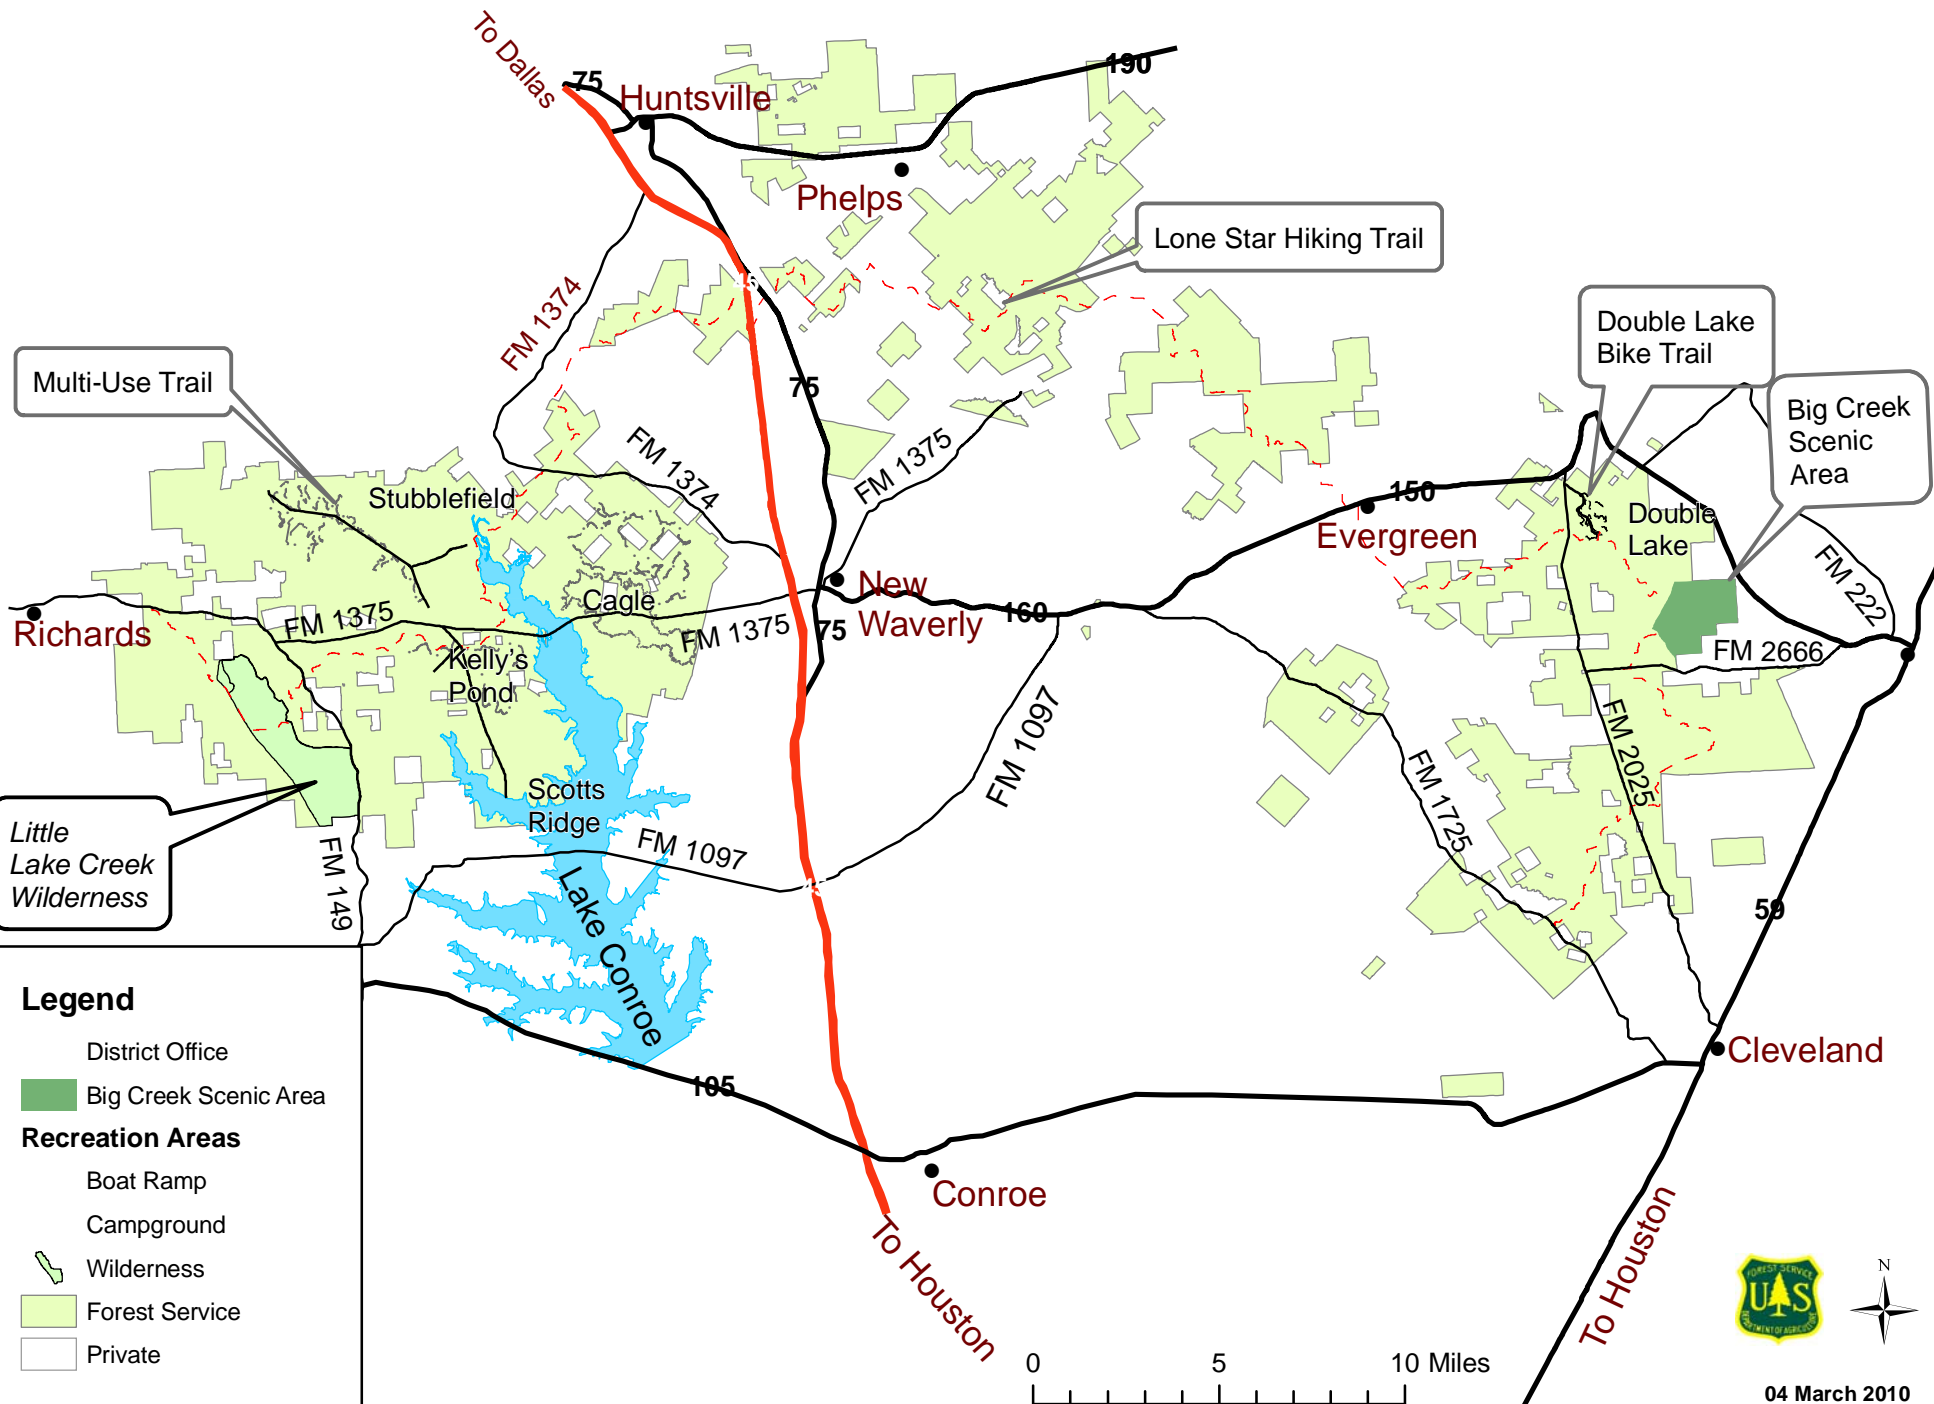

# Sam Houston National Forest

**Legend**

- District Office
- Big Creek Scenic Area
- Recreation Areas**
  - Boat Ramp
  - Campground
  - Wilderness
  - Forest Service
  - Private

04 March 2010