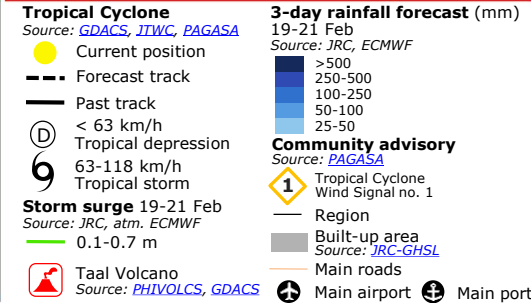

Philippines | Tropical Cyclone DUJUAN

© European Union, 2021. Map produced by the JRC. The boundaries and the names shown on this map do not imply official endorsement or acceptance by the European Union.