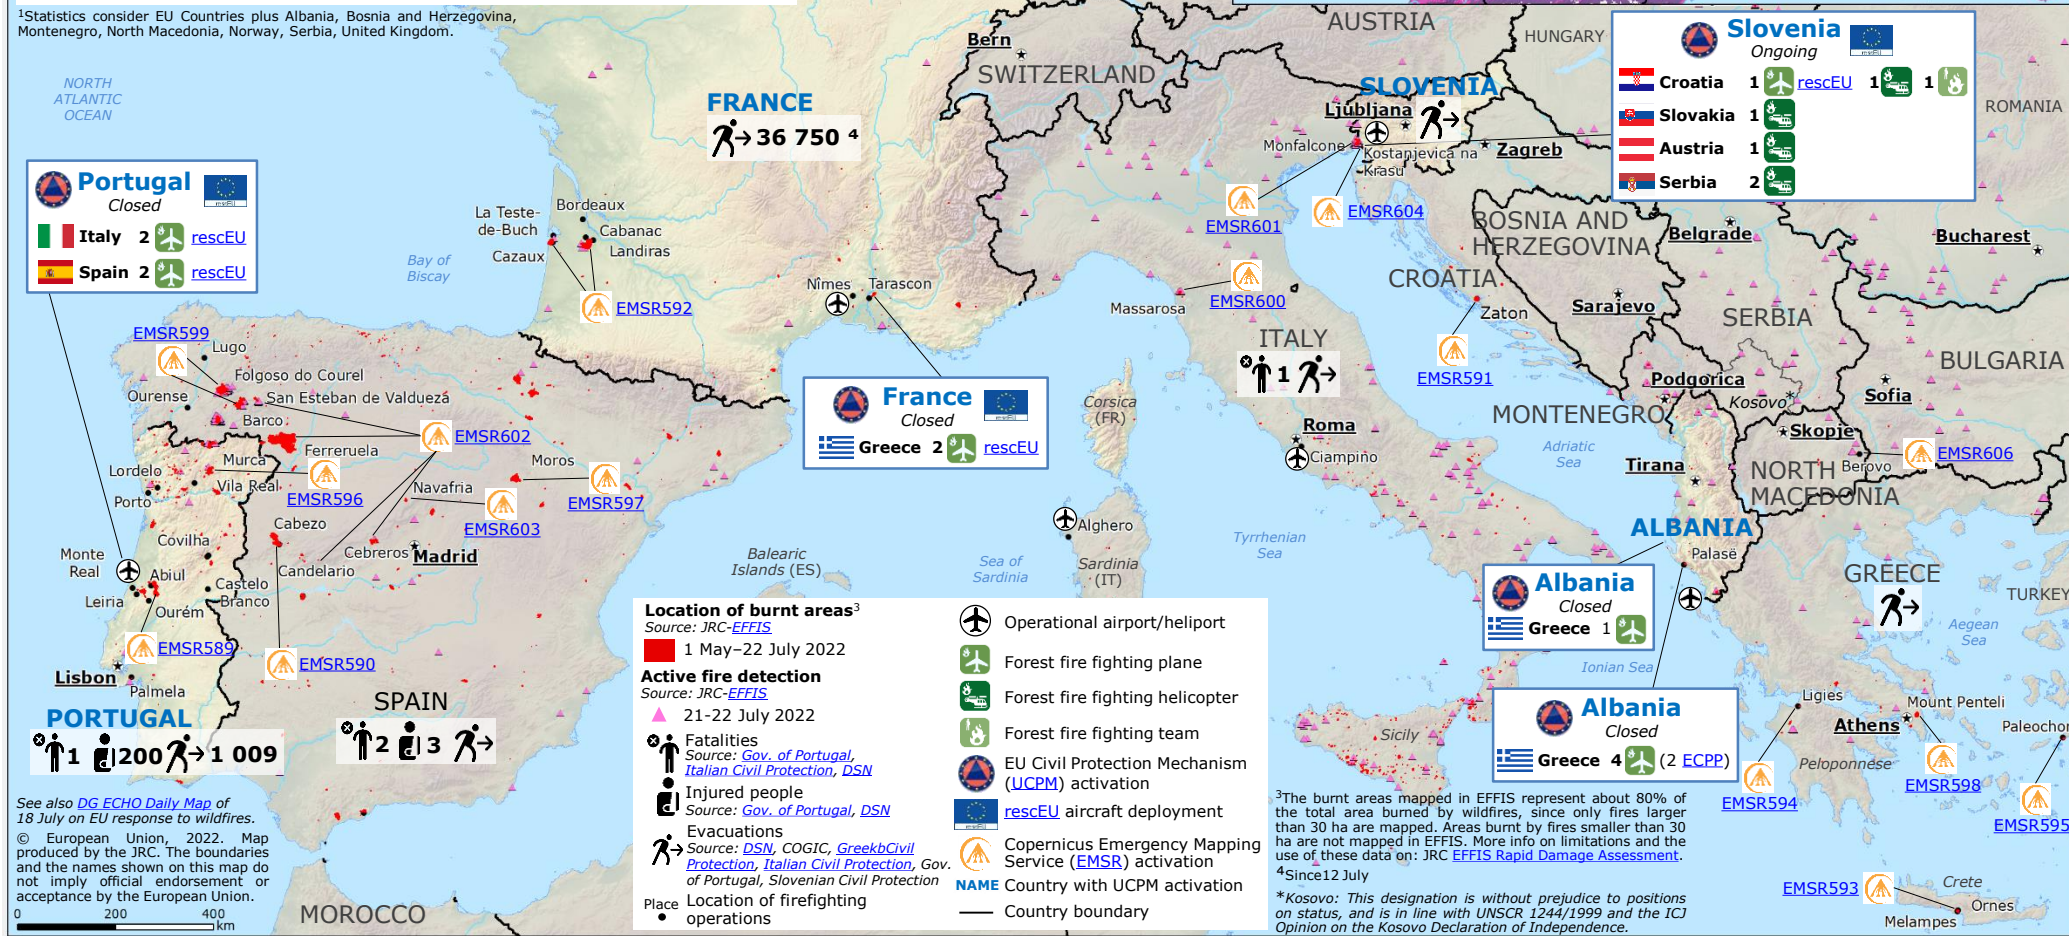

# Southern Europe | EU response to wildfires

<sup>1</sup>Statistics consider EU Countries plus Albania, Bosnia and Herzegovina, Montenegro, North Macedonia, Norway, Serbia, United Kingdom.

See also DG ECHO Daily Map of 18 July on EU response to wildfires.  
© European Union, 2022. Map produced by the JRC. The boundaries and the names shown on this map do not imply official endorsement or acceptance by the European Union.