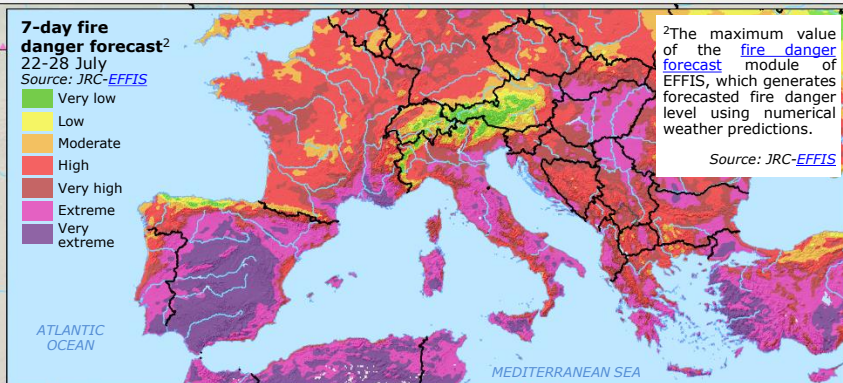

# Southern Europe | EU response to wildfires

<sup>1</sup>Statistics consider EU Countries plus Albania, Bosnia and Herzegovina, Montenegro, North Macedonia, Norway, Serbia, United Kingdom.

See also DG ECHO Daily Map of 18 July on EU response to wildfires.  
© European Union, 2022. Map produced by the JRC. The boundaries and the names shown on this map do not imply official endorsement or acceptance by the European Union.