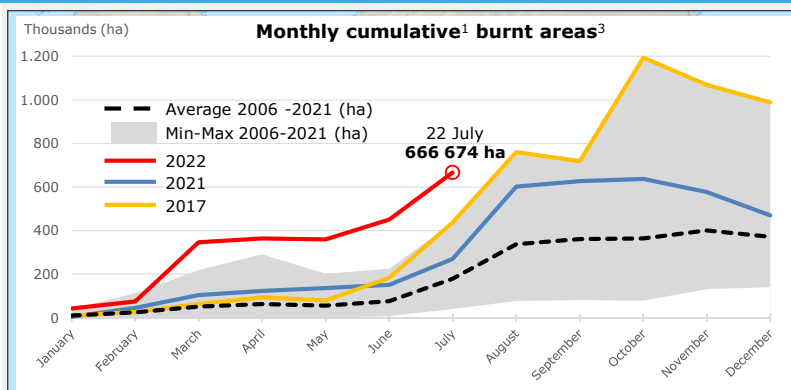

# Southern Europe | EU response to wildfires

<sup>1</sup>Statistics consider EU Countries plus Albania, Bosnia and Herzegovina, Montenegro, North Macedonia, Norway, Serbia, United Kingdom.

See also DG ECHO Daily Map of 18 July on EU response to wildfires.  
© European Union, 2022. Map produced by the JRC. The boundaries and the names shown on this map do not imply official endorsement or acceptance by the European Union.