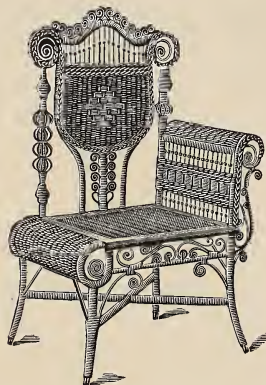

5641—Fancy Reception Chair

Stained or Shellacked and Varnished.....each, $17.20
Enameled and Gold..... " 20.80