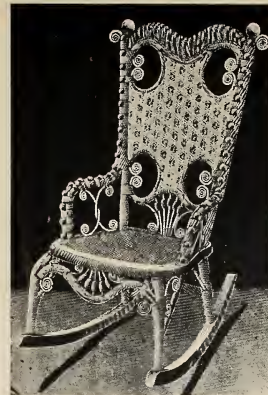

5567—Lady's Rocker, with Arms

Stained or Shellacked and Varnished..... each, $11.10
Enameled and Gold..... " 13.30

5568—Large Rocker, with Arms

Stained or Shellacked and Varnished..... each, $13.65
Enameled and Gold..... " 17.25