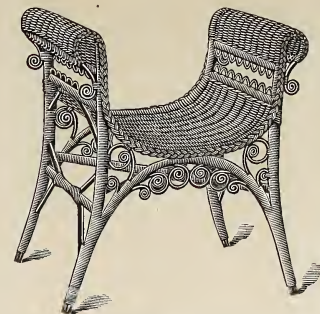

5640—Turkish Chair

Stained or Shellacked and Varnished.....each, $11.65
Enameled and Gold..... " 15.25