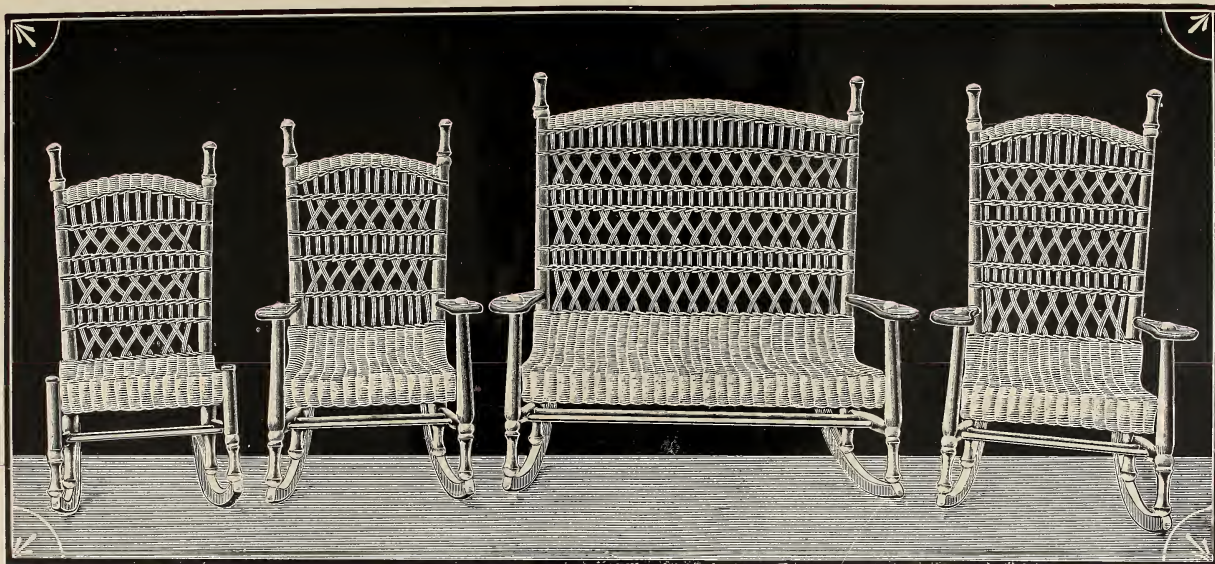

5696

5697

5698

5699

5695—VERANDA OR PARLOR SUITE

Stained or Shellacked and Varnished.....each, $31.1
Enameled and Gold ..... " 39.40

5696—Lady's Rocker

Stained or Shellacked and Varnished.....each, $5.75
Enameled and Gold..... " 7.95

5697—Gent's Rocker

Stained or Shellacked and Varnished.....each, $6.45
Enameled and Gold ..... " 10.05

5698—Rocking Tête-à-Tête

42-inch Seat.

Stained or Shellacked and Varnished.....each, $11.80
Enameled and Gold..... " 15.65

5699—Large Arm Rocker

Stained or Shellacked and Varnished .....each, $7.25
Enameled and Gold..... " 10.85

FINISHED—Shellacked and Varnished, or Stained in Cherry, Antique, and XVI. Century, or Wood Painted Red, Reeds Varnished.

Crating and Boxing will be Charged at Actual Cost, without exception.