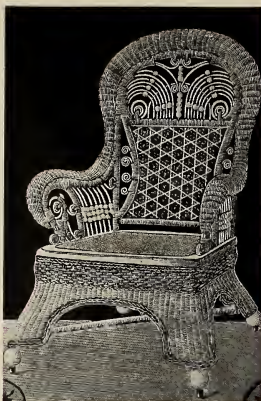

5633—Extra Large Arm Chair

Stained or Shellacked and Varnished..... each, $29.40
Enameled and Gold..... " 33.00