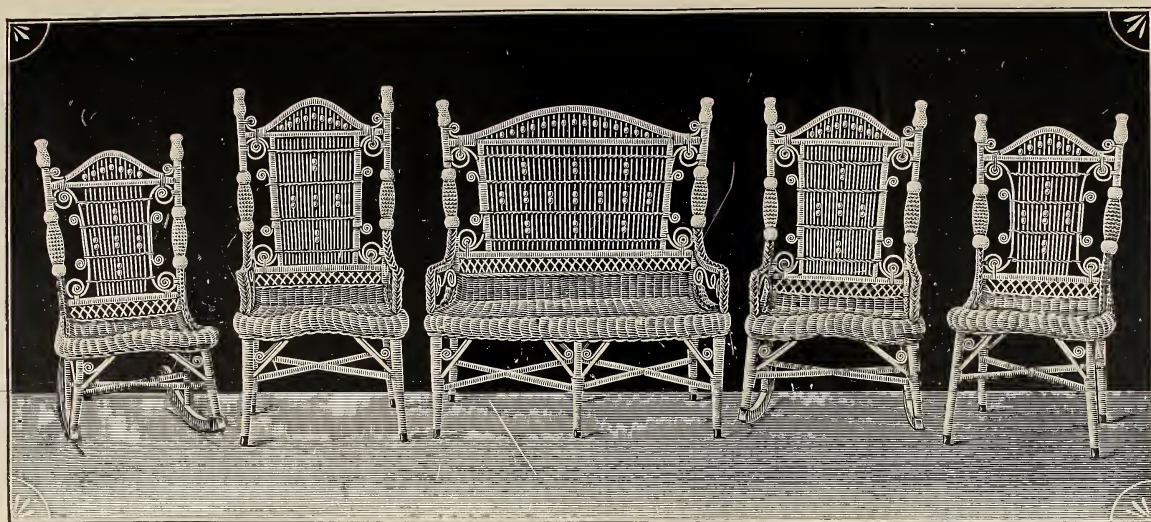

5709

5710

5711

5712

5713

5708—PARLOR SUITE

Stained or Shellacked and Varnished..... per suite, $68.65
Enameled and Gold ..... " 76.90

5709—Lady's Rocking Chair

Stained or Shellacked and Varnished..... each, $10.40
Enameled and Gold..... " 12.60

5710—Gent's Arm Chair

Stained or Shellacked and Varnished..... each, $13.40
Enameled and Gold..... " 17.00

5711—Tête-à-Tête

Stained or Shellacked and Varnished..... each, $21.10
Enameled and Gold..... " 24.80

5712—Gent's Rocking Chair

Stained or Shellacked and Varnished..... each, $13.75
Enameled and Gold..... " 17.55

5713—Lady's Reception Chair

Stained or Shellacked and Varnished..... each, $10.05
Enameled and Gold..... " 12.25

Crating and Boxing will be Charged at Actual Cost, without exception.