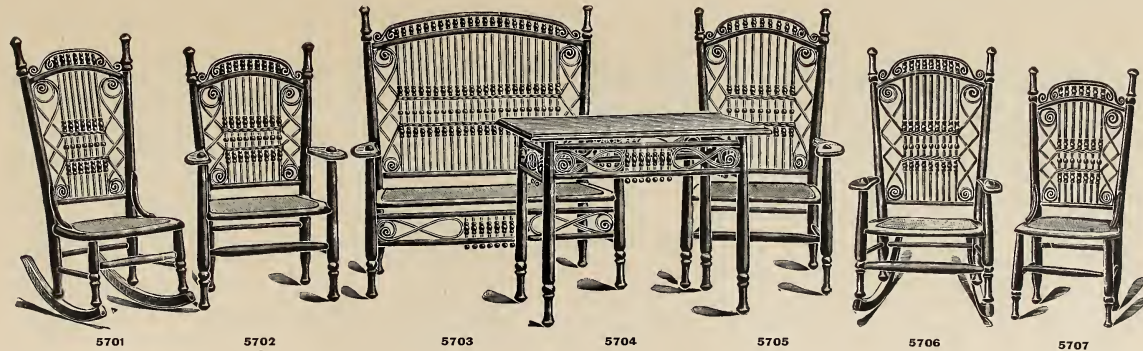

5700—VERANDA OR PARLOR SUITE

Stained or Shellacked and Varnished..... per suite, $41.00
Enameled and Gold..... " 61.35

5701—Lady's Rocker

Stained or Shellacked and Varnished..... each, $4.80
Enameled and Gold..... " 7.00

5702—Gent's Arm Chair

Stained or Shellacked and Varnished..... each, $5.25
Enameled and Gold..... " 7.45

5703—Tête-à-Tête

Size, 42 inch Seat.
Stained or Shellacked and Varnished..... each, $9.70
Enameled and Gold..... " 13.20

5704—Table

Maple Top, size, 24 x 36 inches.
Stained or Shellacked and Varnished..... each, $5.00
Enameled and Gold..... " 7.00

5705—Large Arm Chair

Stained or Shellacked and Varnished..... each, $6.20
Enameled and Gold..... " 8.40

5706—Gent's Rocker

Stained or Shellacked and Varnished..... each, $5.75
Enameled and Gold..... " 7.95

5707—Lady's Chair

Stained or Shellacked and Varnished..... each, $4.45
Enameled and Gold..... " 6.65

FINISHED—Shellacked and Varnished or Stained in Cherry, Antique, and XVI. Century, or Wood Painted Red, Reeds Varnished.

Above can be shipped, knocked down, packed in a box.

Crating and Boxing will be Charged at Actual Cost, without exception.