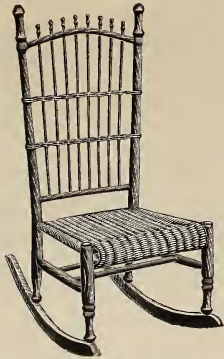

5665—Lady's Rocker

Stained or Shellacked and Varnished.....each, $3.00

5666—Lady's Chair

Stained or Shellacked and Varnished..... each, $3.60