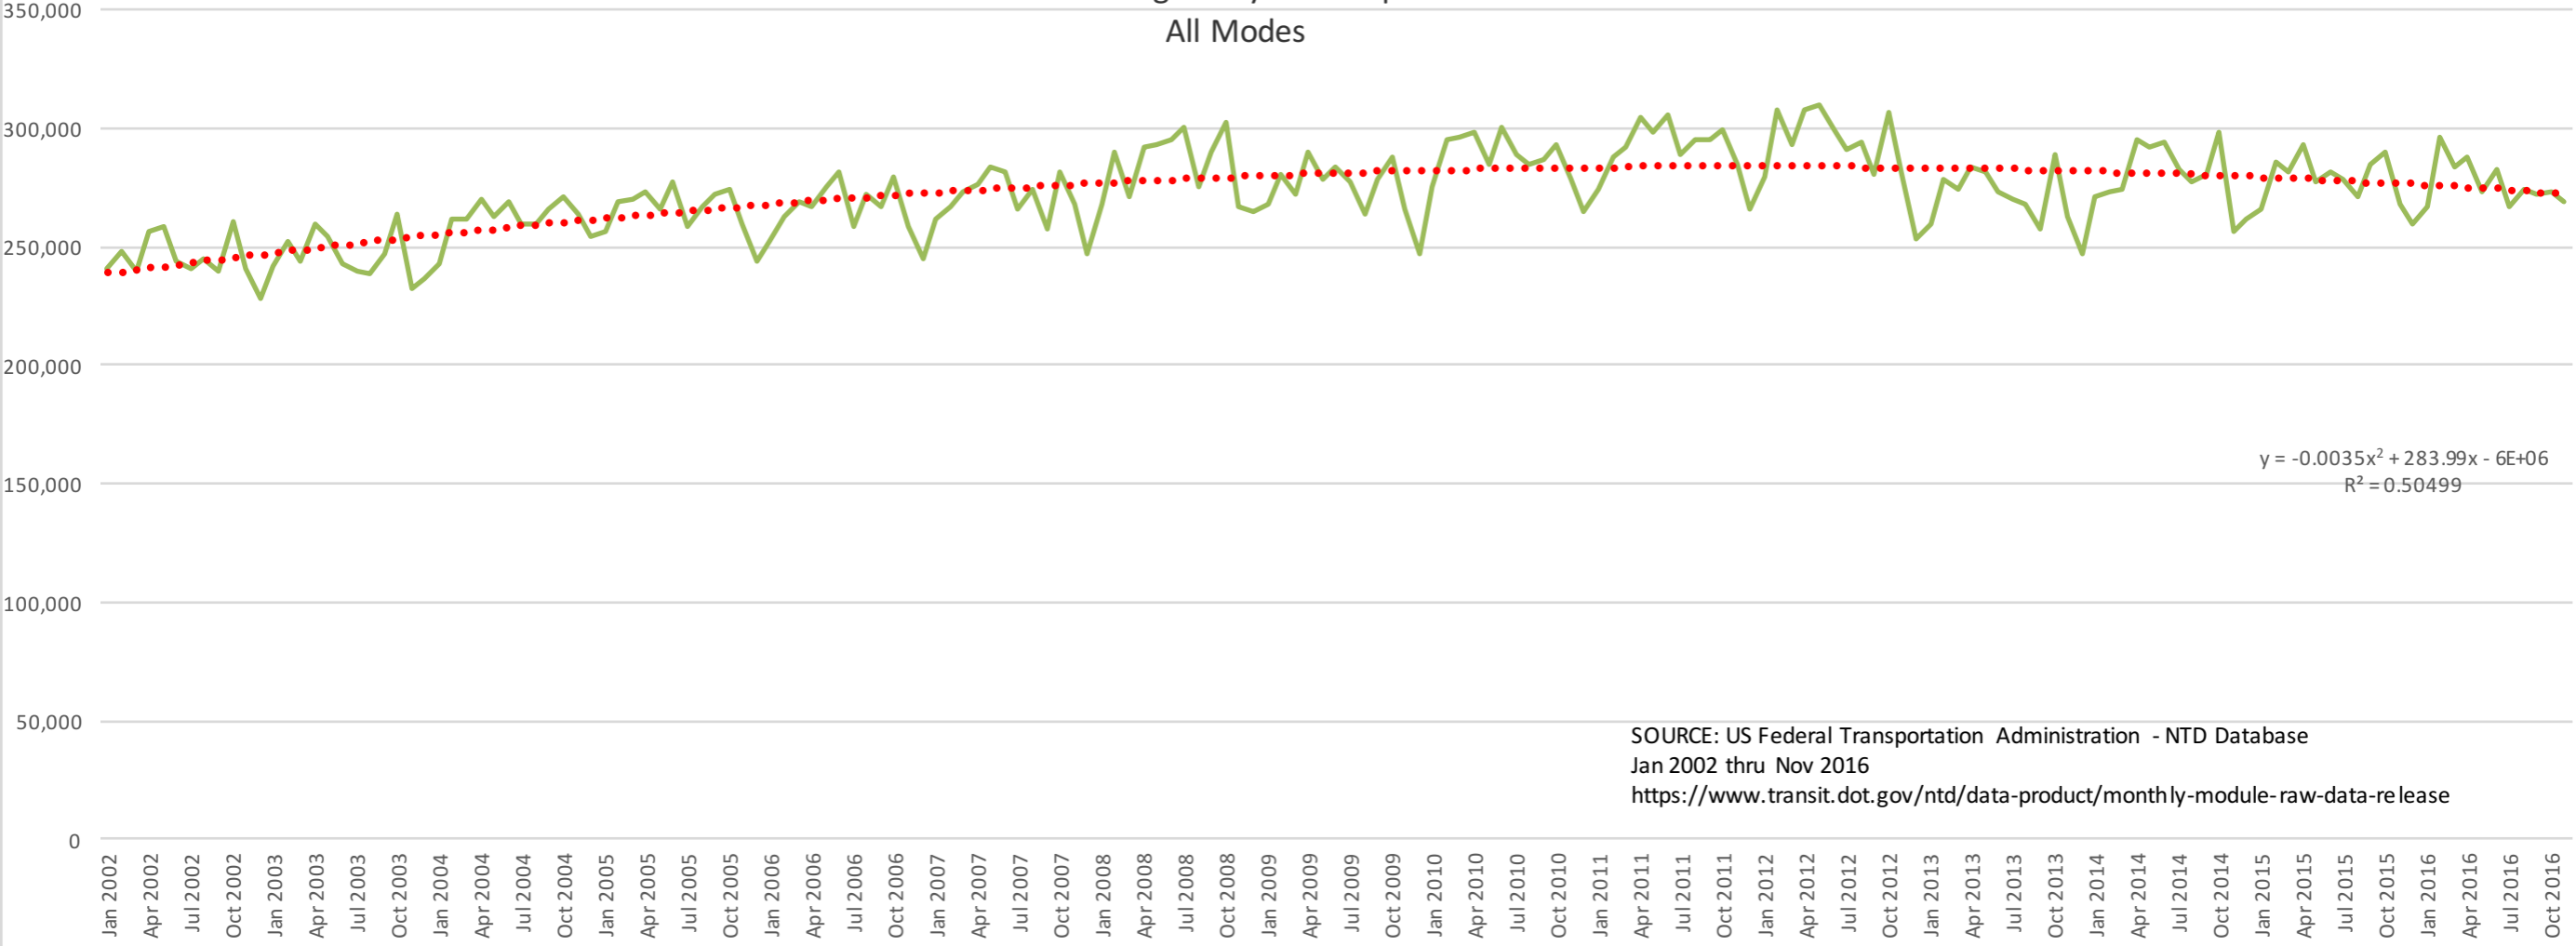

TriMet Average Daily Ridership All Modes

SOURCE: US Federal Transportation Administration - NTD Database
Jan 2002 thru Nov 2016
<https://www.transit.dot.gov/ntd/data-product/monthly-module-raw-data-release>