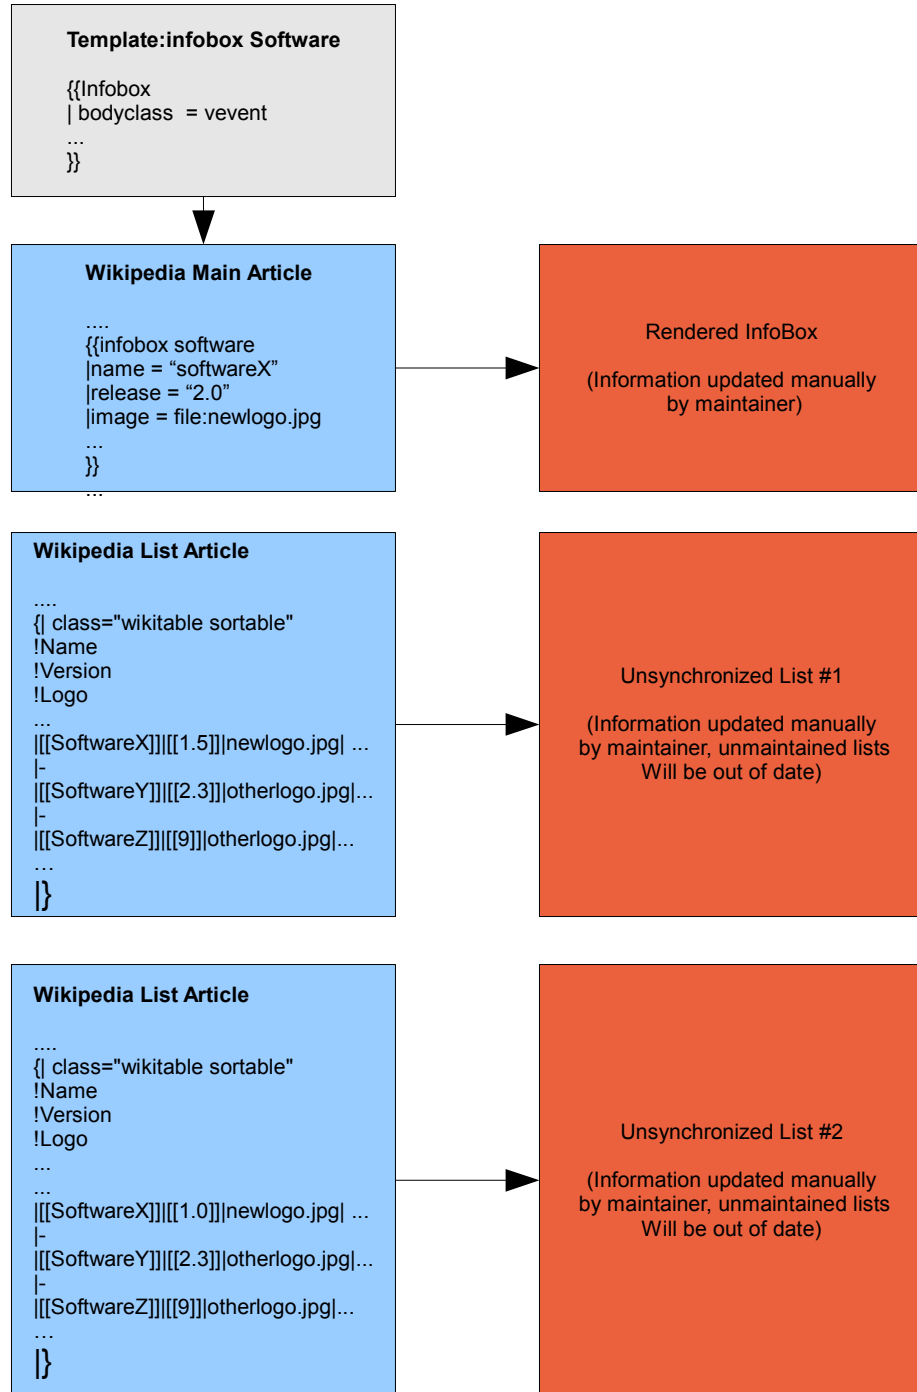

Unsynchronized Wikipedia Data Model

(Used for many wikipedia articles)

Synchronized Wikipedia Data Model

(Applied to selected Categories where consensus is reached)