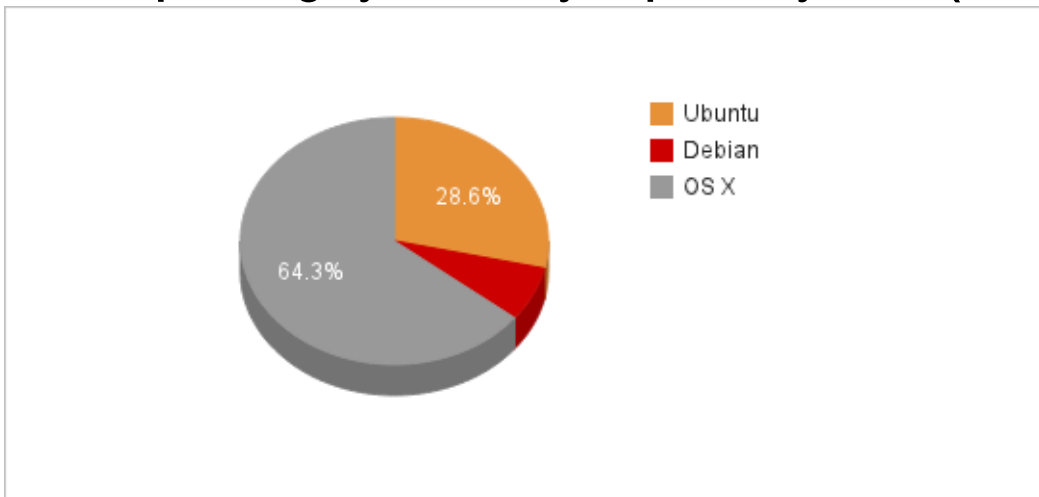

What operating system do you primarily use? (Non-Engineers)

Ubuntu	28.57%	4
Debian	7.14%	1
Other Linux	0.00%	0
OS X	64.29%	9
Windows	0.00%	0
Other	0.00%	0
Total Answers		14