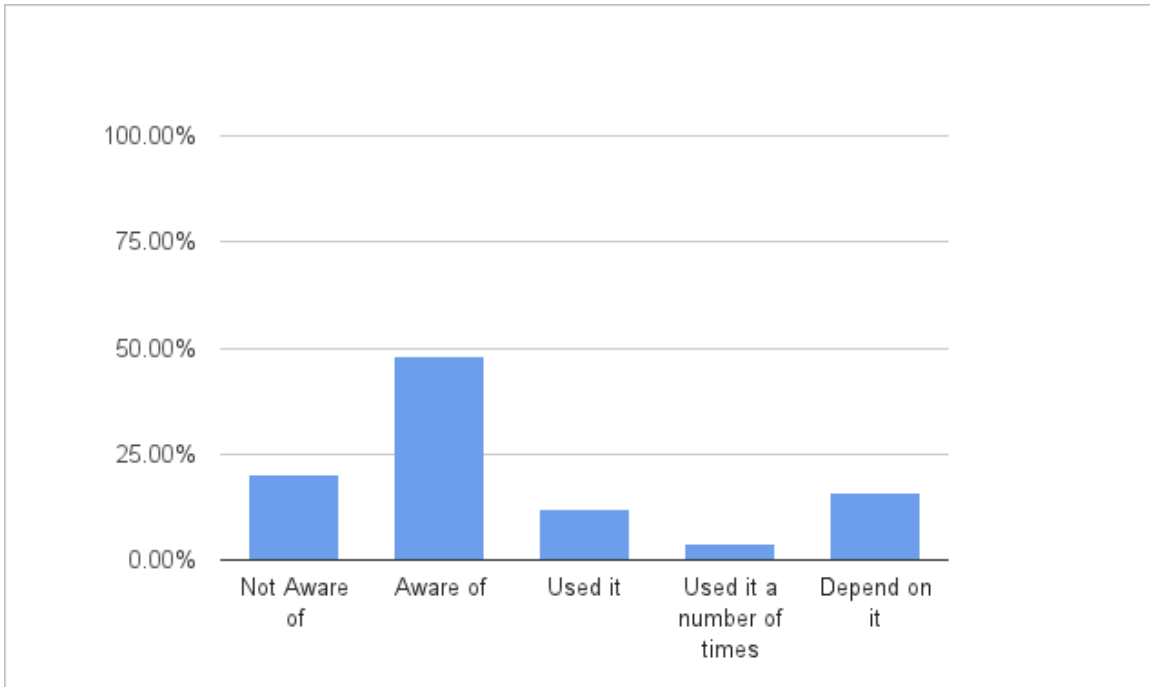

MW-Vagrant 2014Q4 Survey Results