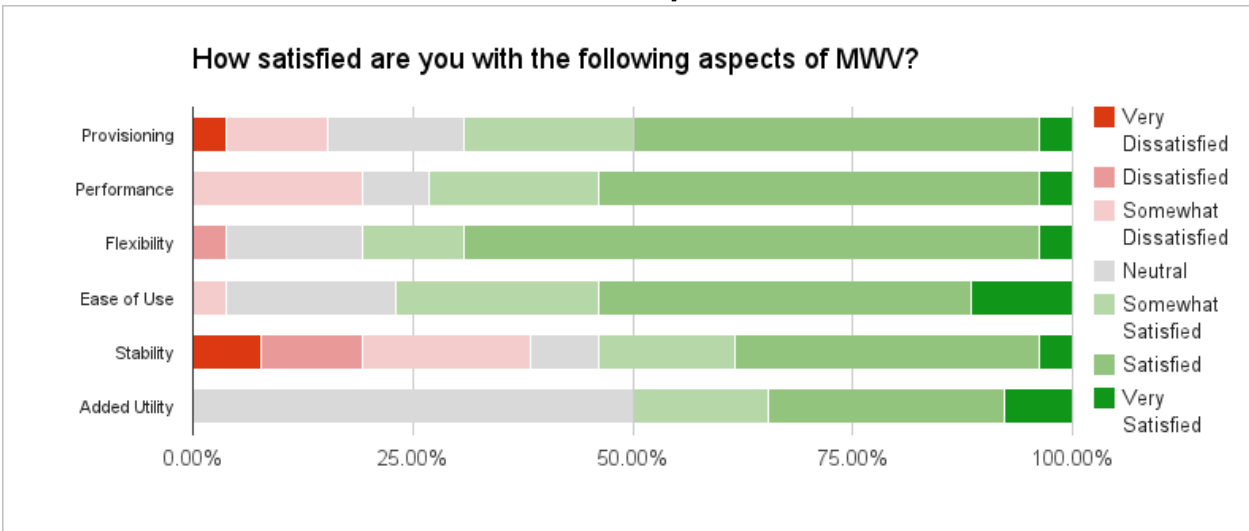

Q25: Level of Satisfaction with Each Aspect

	Very Dissatisfied	Dissatisfied	Somewhat Dissatisfied	Neutral	Somewhat Satisfied	Satisfied	Very Satisfied	Responses
Provisioning	3.85%	0.00%	11.54%	15.38%	19.23%	46.15%	3.85%	26
Performance	0.00%	0.00%	19.23%	7.69%	19.23%	50.00%	3.85%	26
Flexibility	0.00%	3.85%	0.00%	15.38%	11.54%	65.38%	3.85%	26
Ease of Use	0.00%	0.00%	3.85%	19.23%	23.08%	42.31%	11.54%	26
Stability	7.69%	11.54%	19.23%	7.69%	15.38%	34.62%	3.85%	26
Added Utility	0.00%	0.00%	0.00%	50.00%	15.38%	26.92%	7.69%	26