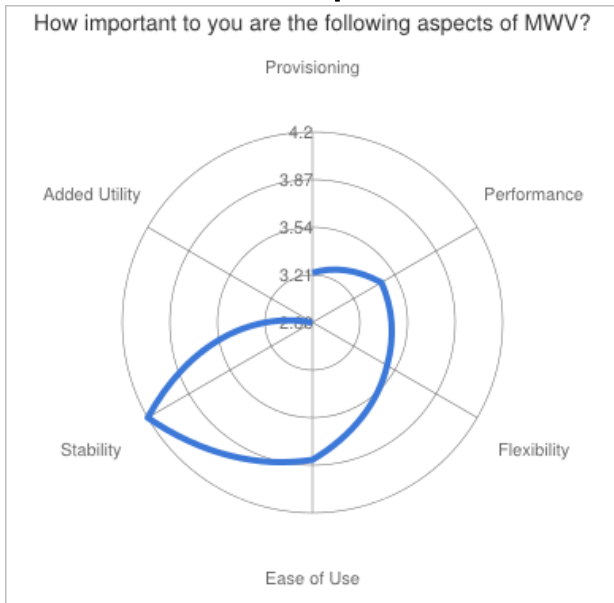

Q10: Importance of MWV Aspects

	1	2	3	4	5	6	Point Average
Provisioning	2	5	4	1	5	5	3.227272727
Performance	2	4	5	6	3	3	3.434782609
Flexibility	4	4	5	4	3	5	3.48
Ease of Use	6	3	5	4	3	3	3.833333333
Stability	6	8	3	3	3	2	4.2
Added Utility	4	1	2	6	7	6	2.884615385