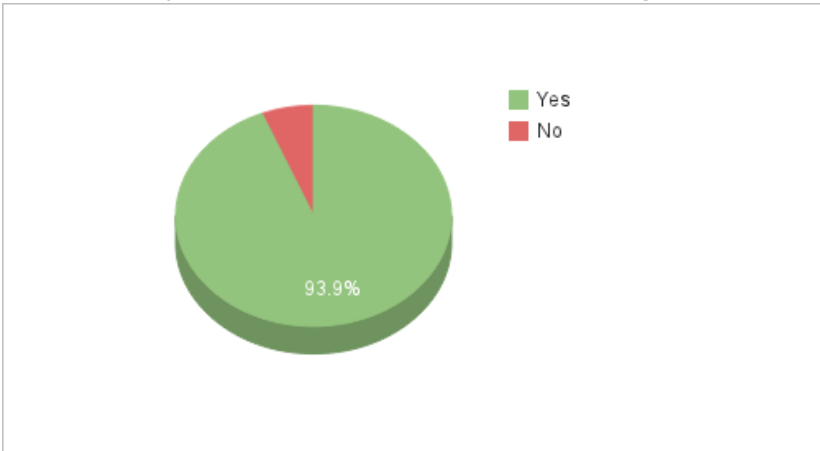

Ubuntu	28.57%	4
Debian	7.14%	1
Other Linux	0.00%	0
OS X	64.29%	9
Windows	0.00%	0
Other	0.00%	0
Total Answers		14

Q5: Do you use MediaWiki-Vagrant?

Engineers	Yes	65.71%	23
	No	34.29%	12
	Total Answers		35
Non-Engineers	Yes	38.46%	5
	No	61.54%	8
	Total Answers		13

Q7: In which of the following environments do you most often use MWV?

One VM	84.62%	22
Multiple VMs	11.54%	3
Labs	3.85%	1
Total Answers		26

Q3: Had you heard of MediaWiki-Vagrant before the announcement of this survey