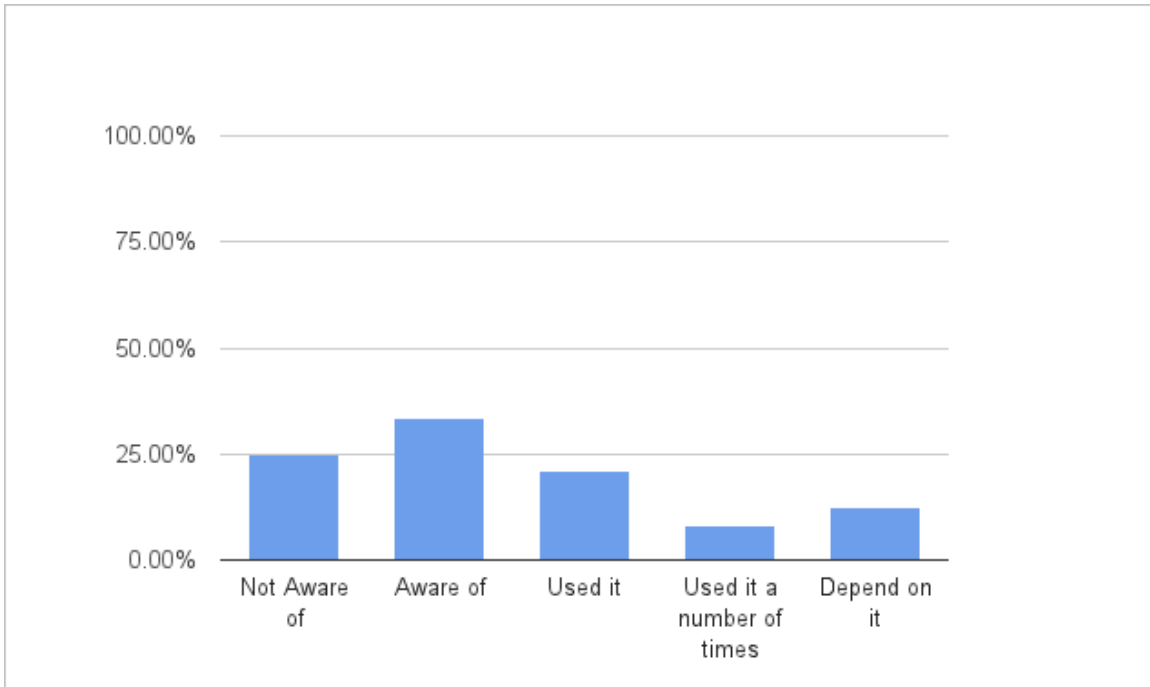

MW-Vagrant 2014Q4 Survey Results