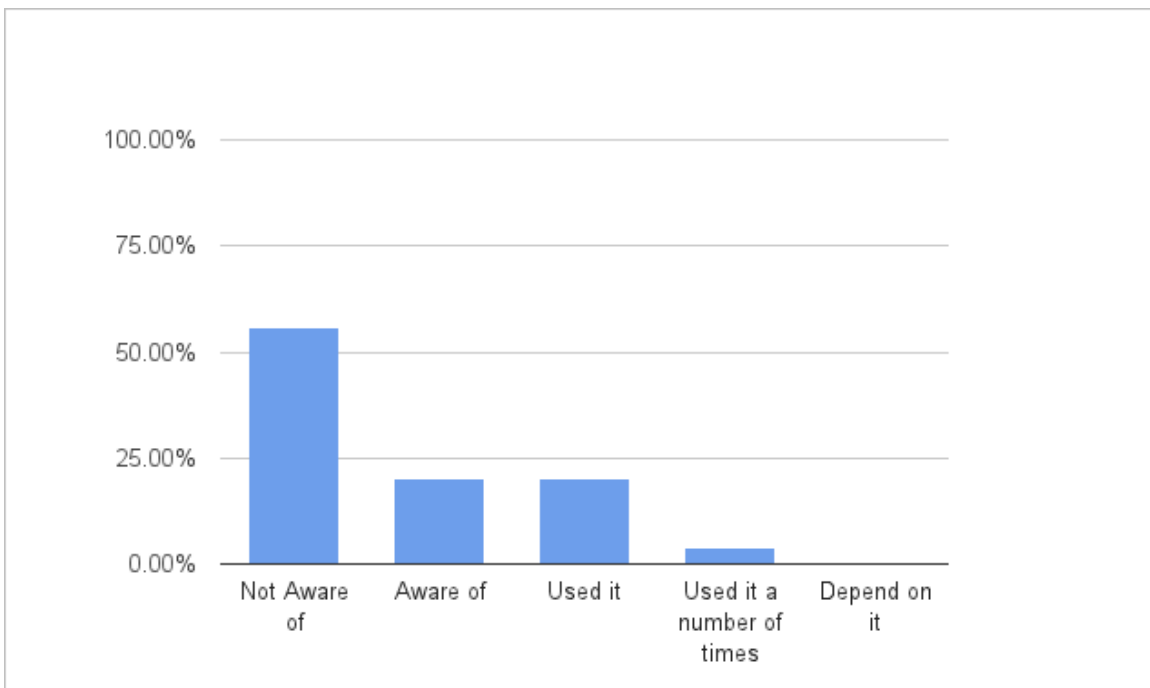

Core Feature: Advanced Customization