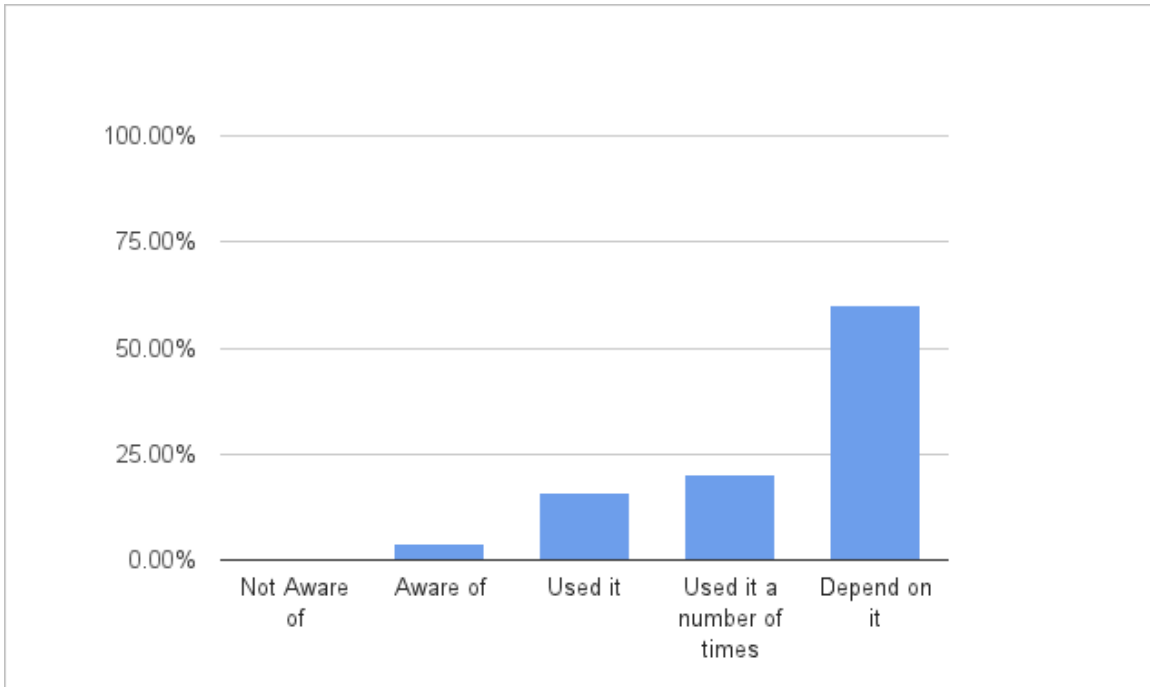

MW-Vagrant 2014Q4 Survey Results