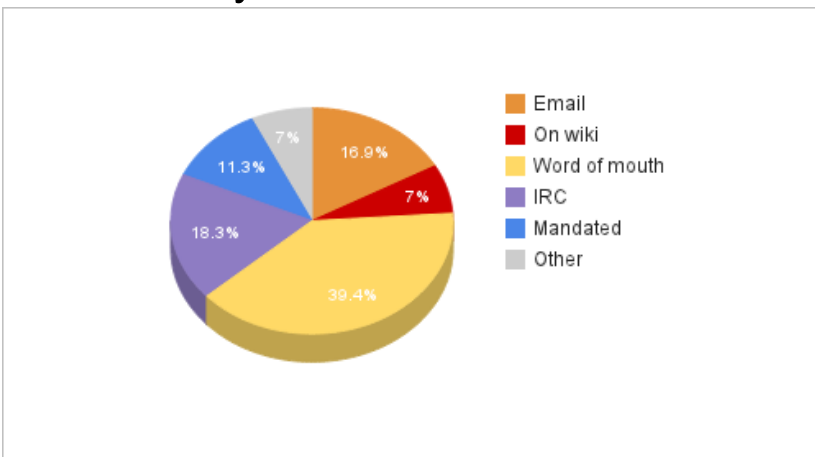

Ubuntu	28.57%	4
Debian	7.14%	1
Other Linux	0.00%	0
OS X	64.29%	9
Windows	0.00%	0
Other	0.00%	0
Total Answers		14

Q5: Do you use MediaWiki-Vagrant?

Engineers	Yes	65.71%	23
	No	34.29%	12
	Total Answers		35
Non-Engineers	Yes	38.46%	5
	No	61.54%	8
	Total Answers		13

Q7: In which of the following environments do you most often use MWV?

One VM	84.62%	22
Multiple VMs	11.54%	3
Labs	3.85%	1
Total Answers		26

Q3: Had you heard of MediaWiki-Vagrant before the announcement of this survey

Yes	93.88%	46
No	6.12%	3
Total Answers		49

Q4: How did you hear about it?

Email	16.90%	12
On wiki	7.04%	5
Word of mouth	39.44%	28
IRC	18.31%	13
Mandated	11.27%	8
Other	7.04%	5
Total		71

Q8: Awareness of Core Features