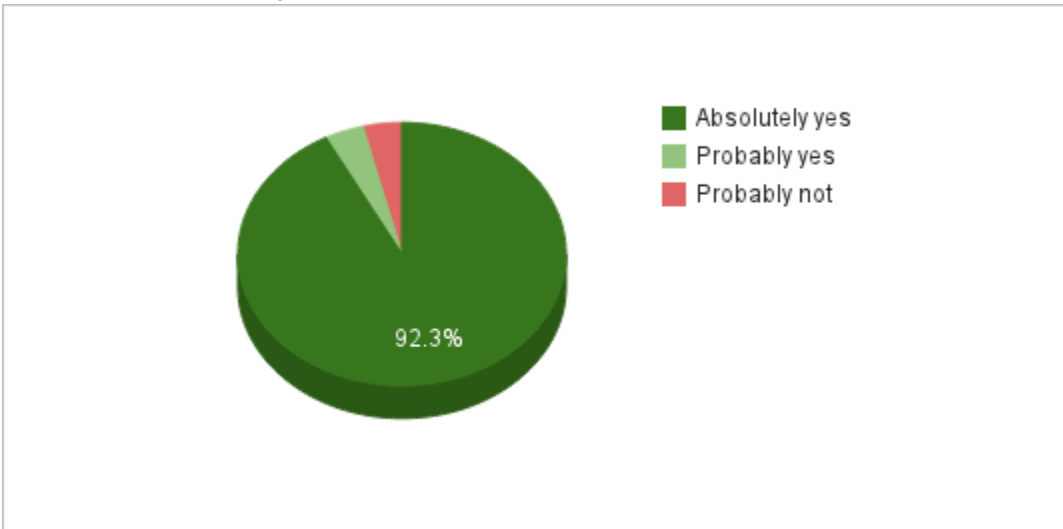

Q12: Would you recommend MWV over developing without?

Absolutely yes	92.31%	24
Probably yes	3.85%	1
Probably not	3.85%	1
Absolutely not	0.00%	0
Total Answers		26