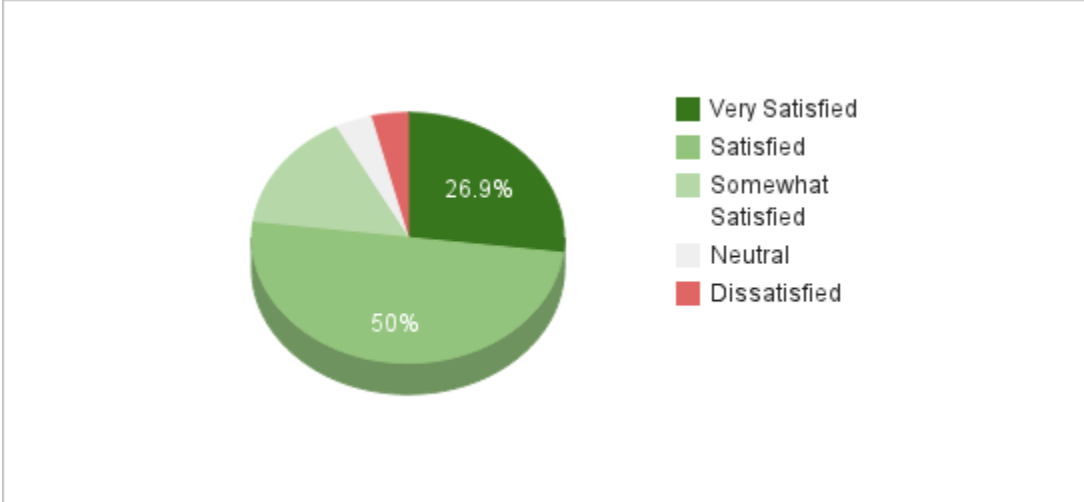

Q23: How satisfied are you with MediaWiki-Vagrant overall?

Very Satisfied	26.92%	7
Satisfied	50.00%	13
Somewhat Satisfied	15.38%	4
Neutral	3.85%	1
Somewhat Dissatisfied	0.00%	0
Dissatisfied	3.85%	1
Very Dissatisfied	0.00%	0
Total Answers		26