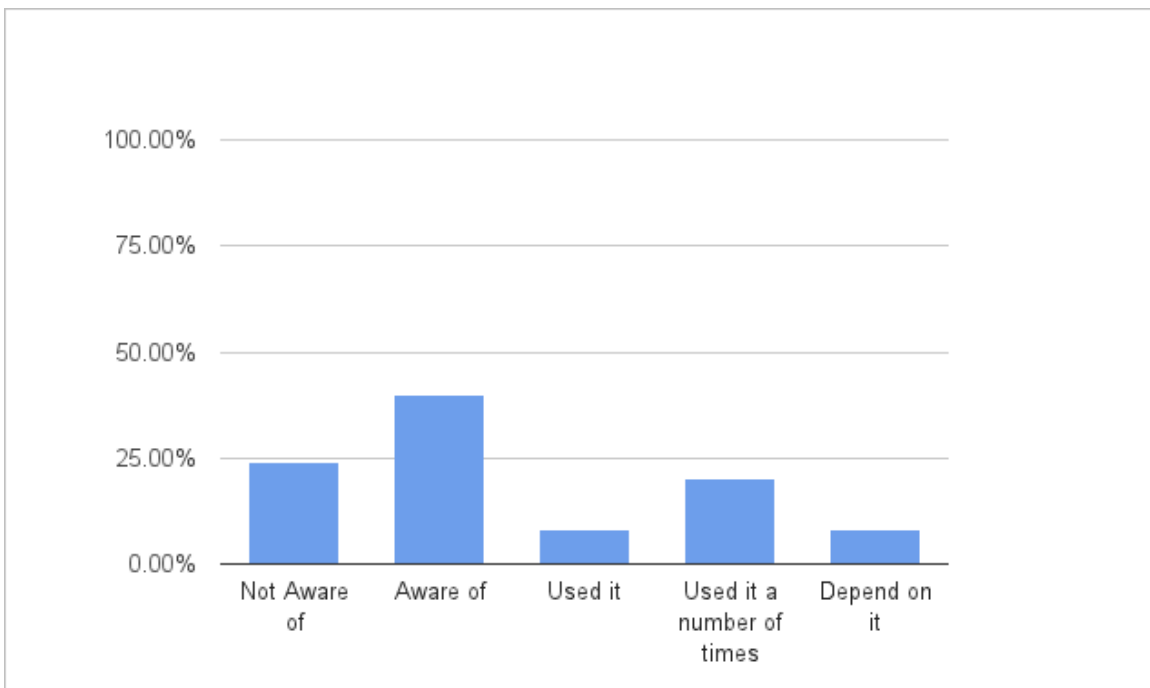

Core Feature: Custom Roles/Puppet