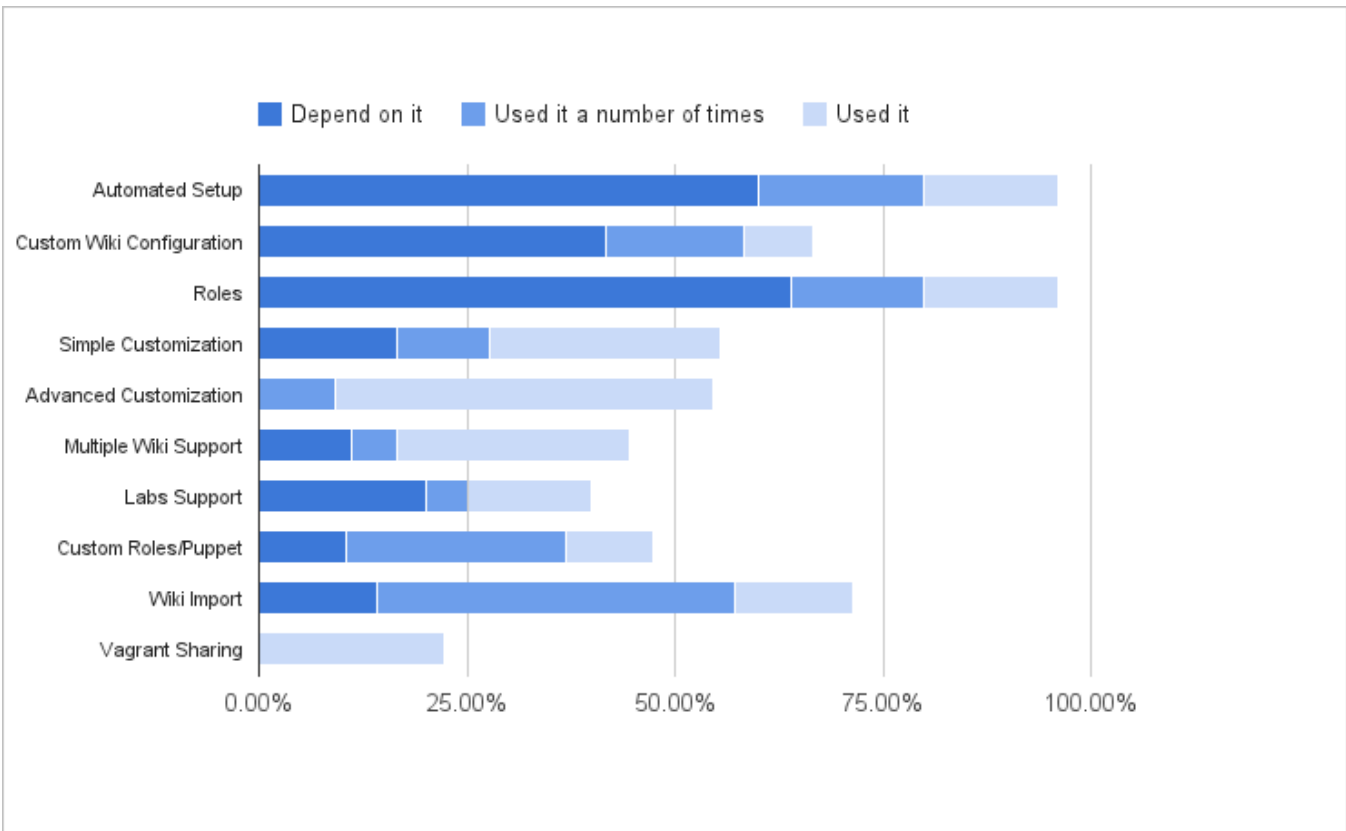

Q8: Levels of Use (for those aware)

	Depend on it	Used it a number of times	Used it	Aware of (at least)
Automated Setup	60.00%	20.00%	16.00%	25
Custom Wiki Configuration	41.67%	16.67%	8.33%	24
Roles	64.00%	16.00%	16.00%	25
Simple Customization	16.67%	11.11%	27.78%	18
Advanced Customization	0.00%	9.09%	45.45%	11
Multiple Wiki Support	11.11%	5.56%	27.78%	18
Labs Support	20.00%	5.00%	15.00%	20
Custom Roles/Puppet	10.53%	26.32%	10.53%	19
Wiki Import	14.29%	42.86%	14.29%	14
Vagrant Sharing	0.00%	0.00%	22.22%	9

Core Feature: Automated Setup