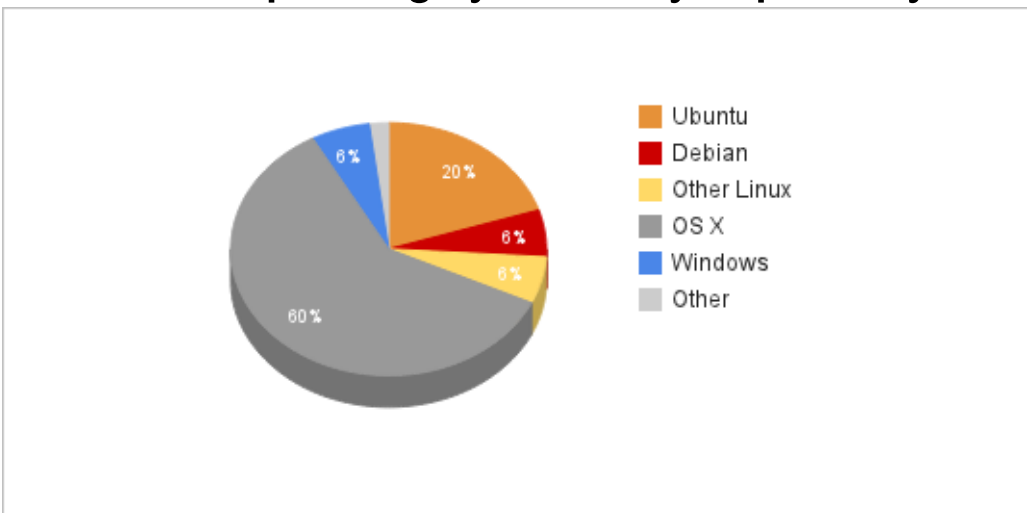

Q2: What's your role within the WMF?

Engineer	71.43%	35
Non-engineer	28.57%	14
Total Answers		49

Q14: What operating system do you primarily use?

Ubuntu	20.00%	10
Debian	6.00%	3
Other Linux	6.00%	3
OS X	60.00%	30
Windows	6.00%	3
Other	2.00%	1
Total Answers		50