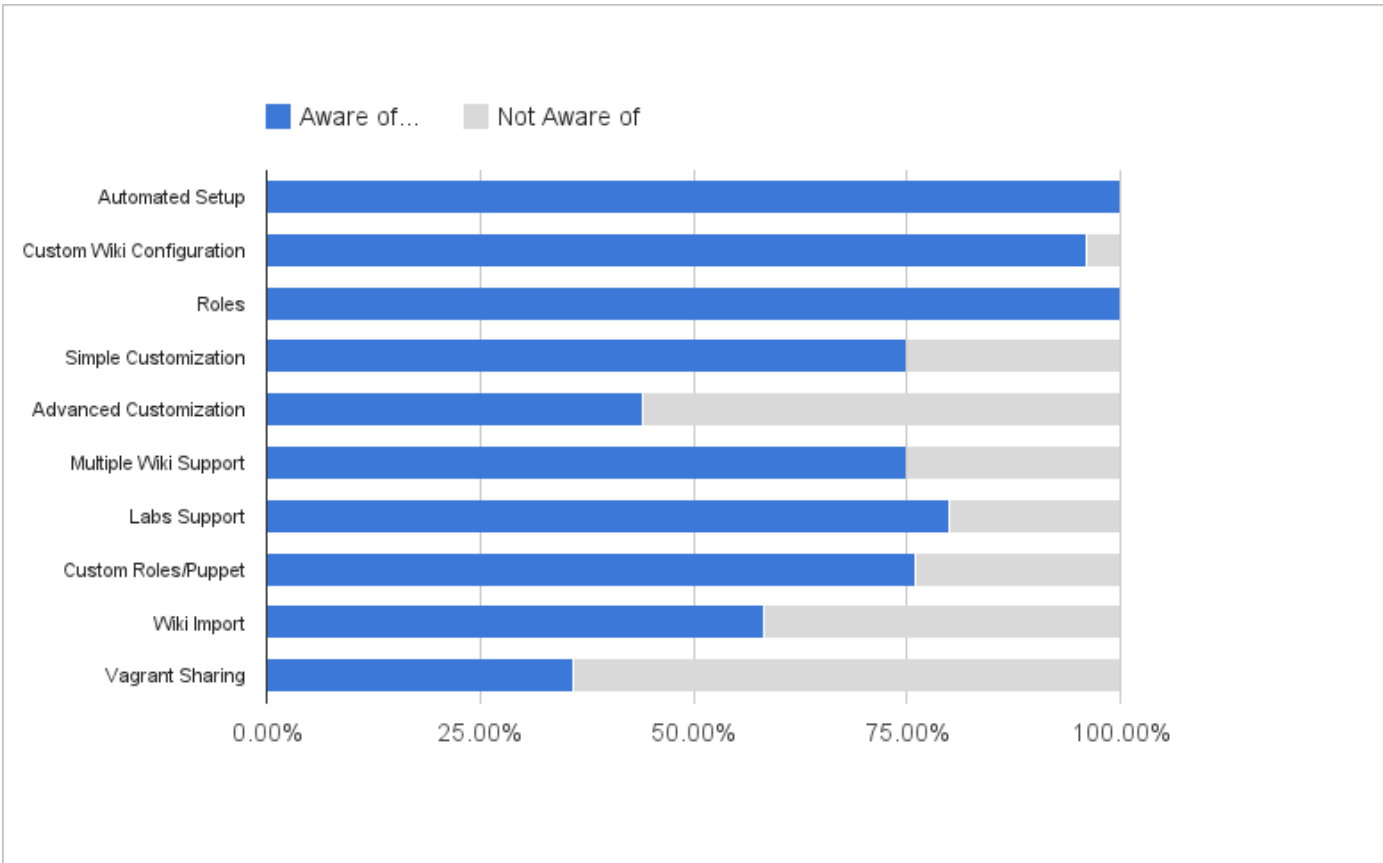

Q8: Awareness of Core Features

	Aware of (at least)	Not Aware of	Responses
Automated Setu	100.00%	0.00%	25
Custom Wiki Co	96.00%	4.00%	25
Roles	100.00%	0.00%	25
Simple Customi	75.00%	25.00%	24
Advanced Cust	44.00%	56.00%	25
Multiple Wiki Su	75.00%	25.00%	24
Labs Support	80.00%	20.00%	25
Custom Roles/P	76.00%	24.00%	25
Wiki Import	58.33%	41.67%	24
Vagrant Sharing	36.00%	64.00%	25