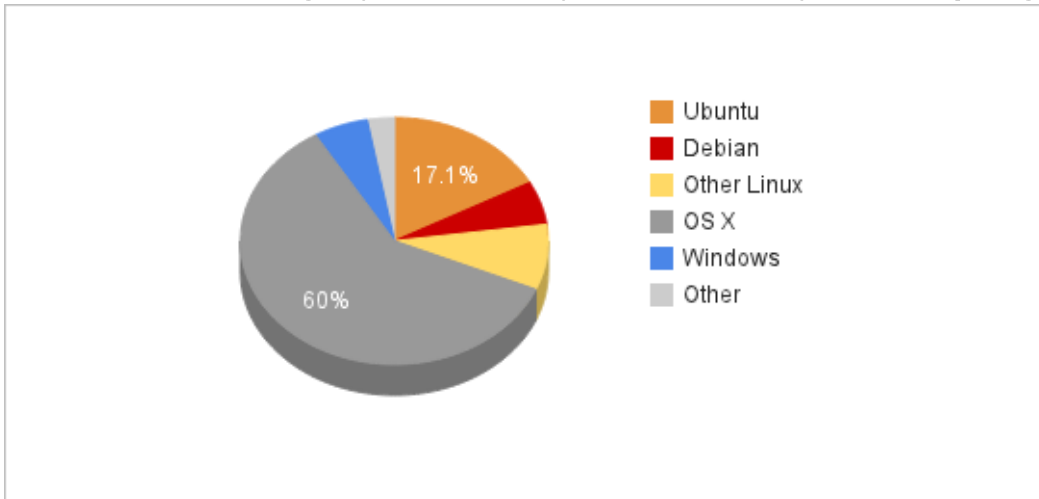

What operating system do you primarily use? (Engineers)

Ubuntu	17.14%	6
Debian	5.71%	2
Other Linux	8.57%	3
OS X	60.00%	21
Windows	5.71%	2
Other	2.86%	1
Total Answers		35