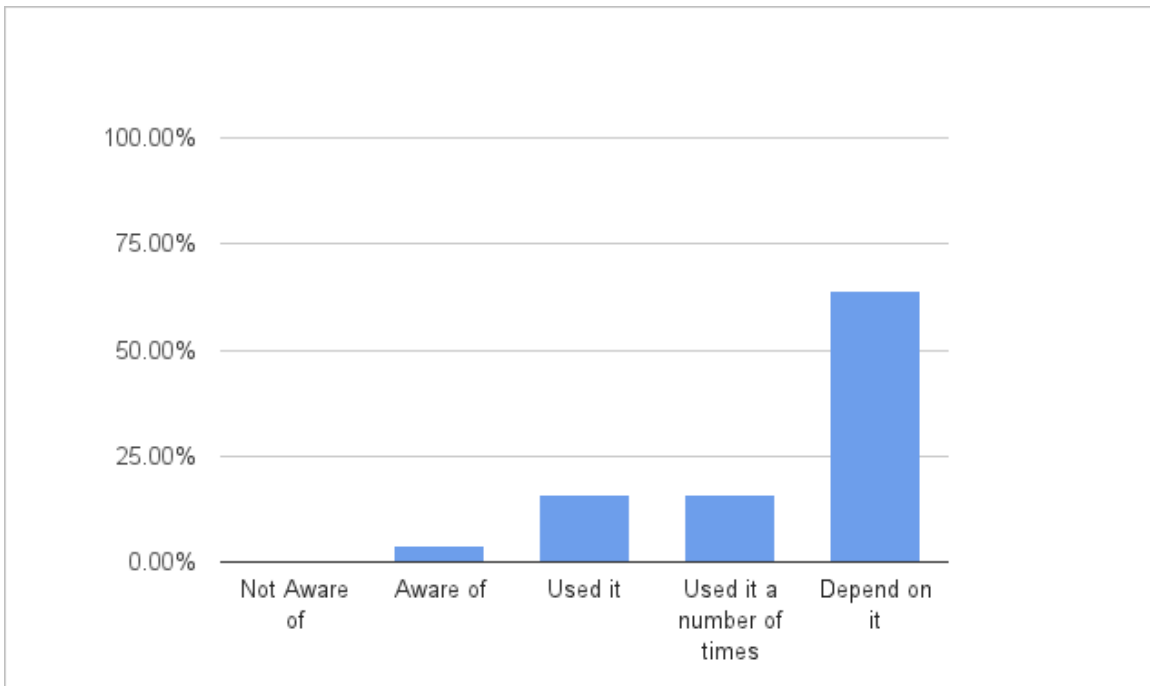

MW-Vagrant 2014Q4 Survey Results

Aware of	32.00%	8
Used it	8.00%	2
Used it a number of times	16.00%	4
Depend on it	40.00%	10
Total		25

Core Feature: Roles

Not Aware of	0.00%	0
Aware of	4.00%	1
Used it	16.00%	4
Used it a number of times	16.00%	4
Depend on it	64.00%	16
Total		25

Core Feature: Simple Customization