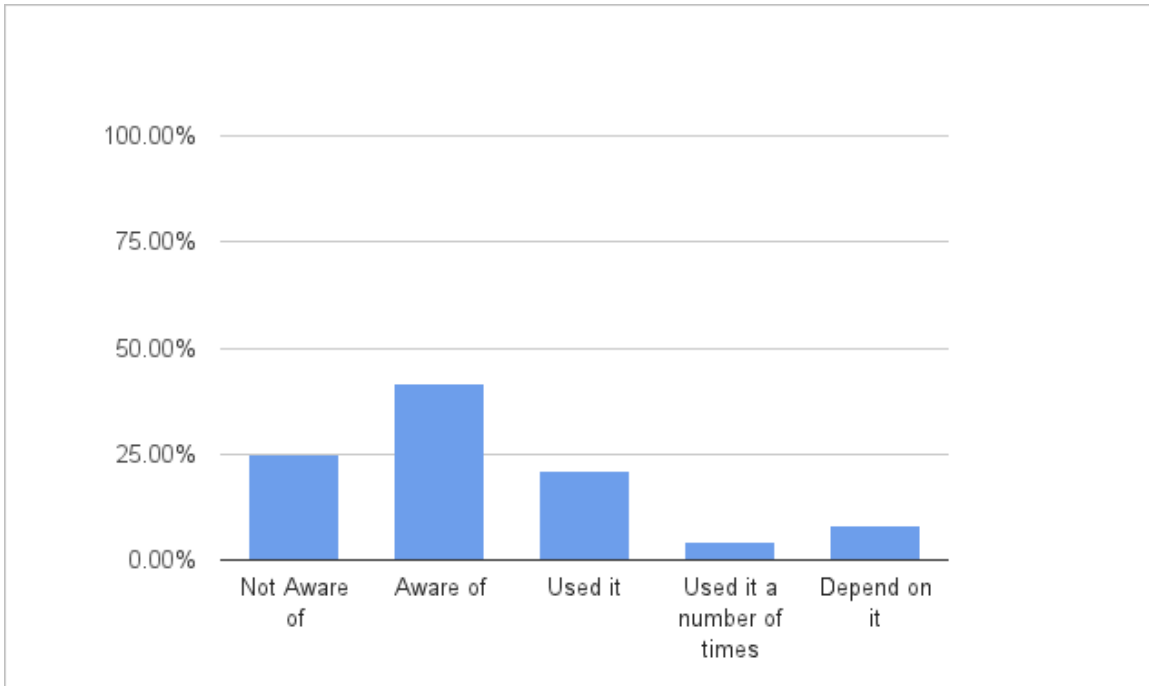

MW-Vagrant 2014Q4 Survey Results

Aware of	20.00%	5
Used it	20.00%	5
Used it a number of times	4.00%	1
Depend on it	0.00%	0
Total		25

Core Feature: Multiple Wiki Support

Not Aware of	25.00%	6
Aware of	41.67%	10
Used it	20.83%	5
Used it a number of times	4.17%	1
Depend on it	8.33%	2
Total		24

Core Feature: Labs Support