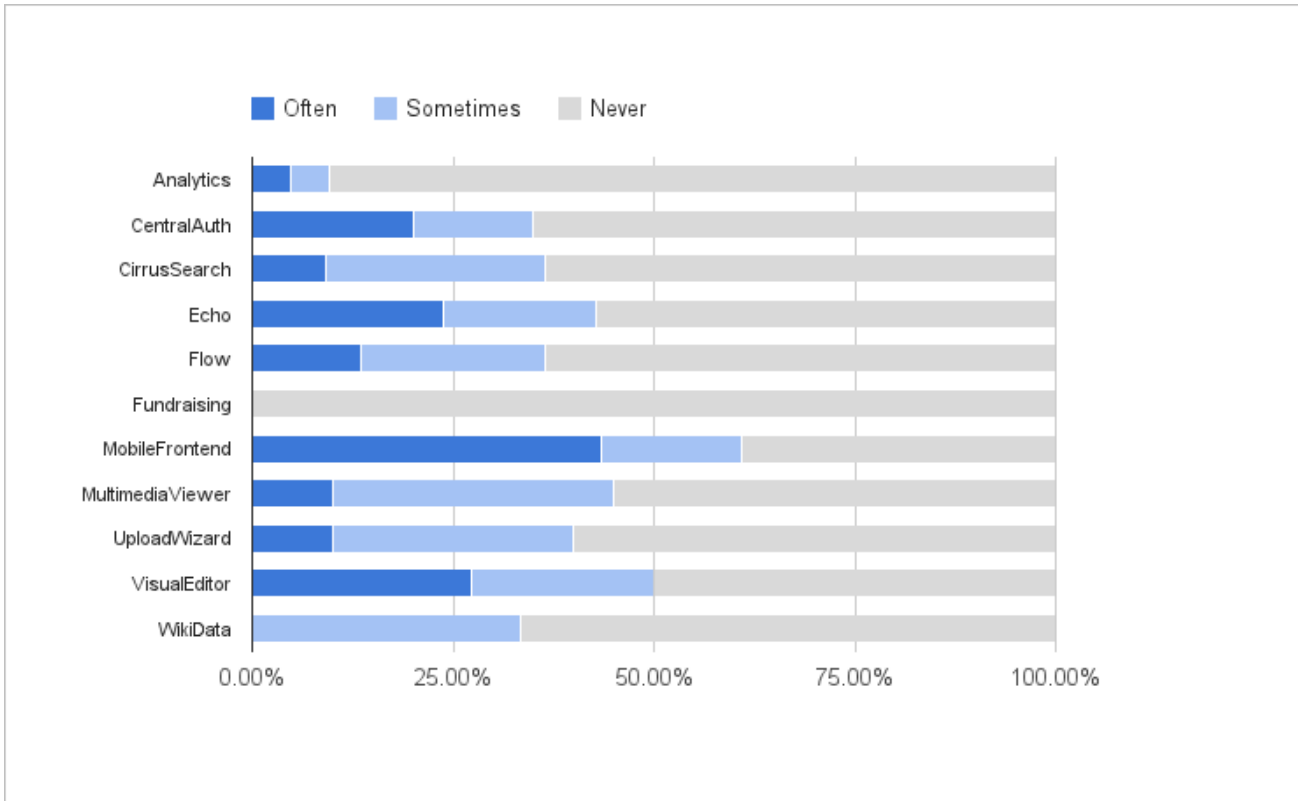

MW-Vagrant 2014Q4 Survey Results

	Often	Sometimes	Never	Responses
Analytics	4.76%	4.76%	90.48%	21
CentralAuth	20.00%	15.00%	65.00%	20
CirrusSearch	9.09%	27.27%	63.64%	22
Echo	23.81%	19.05%	57.14%	21
Flow	13.64%	22.73%	63.64%	22
Fundraising	0.00%	0.00%	100.00%	19
MobileFrontend	43.48%	17.39%	39.13%	23
MultimediaView	10.00%	35.00%	55.00%	20
UploadWizard	10.00%	30.00%	60.00%	20
VisualEditor	27.27%	22.73%	50.00%	22
WikiData	0.00%	33.33%	66.67%	21