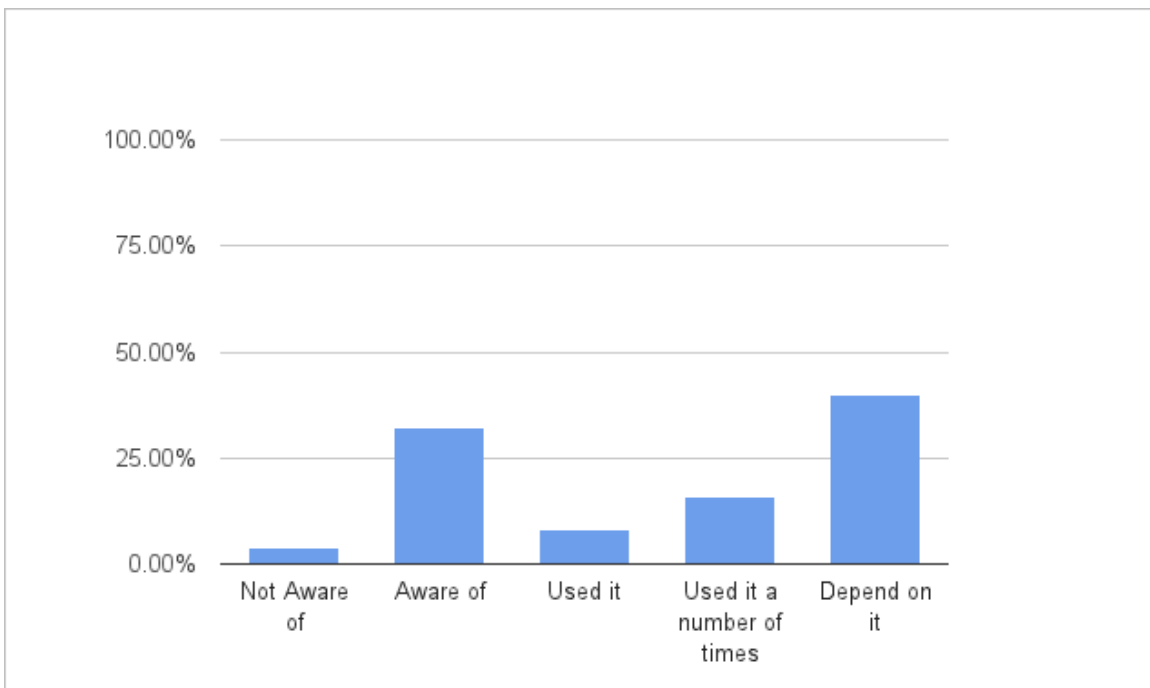

Core Feature: Custom Wiki Configuration