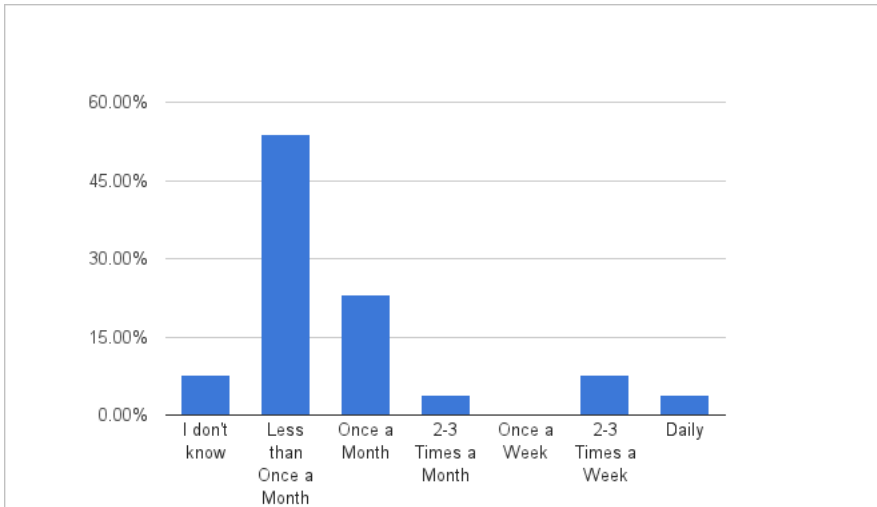

MW-Vagrant 2014Q4 Survey Results

I don't know	7.69%	2
Less than Once a Month	53.85%	14
Once a Month	23.08%	6
2-3 Times a Month	3.85%	1
Once a Week	0.00%	0
2-3 Times a Week	7.69%	2
Daily	3.85%	1
		26