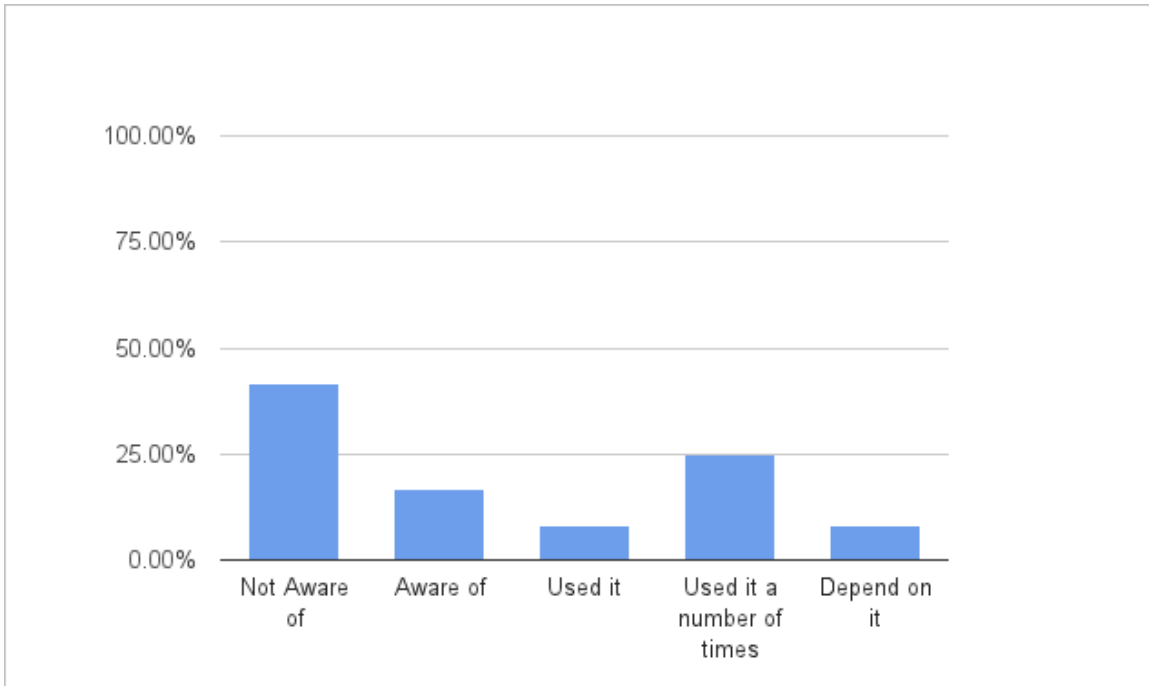

MW-Vagrant 2014Q4 Survey Results

Aware of	40.00%	10
Used it	8.00%	2
Used it a number of times	20.00%	5
Depend on it	8.00%	2
Total		25

Core Feature: Wiki Content/Template Import

Not Aware of	41.67%	10
Aware of	16.67%	4
Used it	8.33%	2
Used it a number of times	25.00%	6
Depend on it	8.33%	2
Total		24

Core Feature: Vagrant Sharing