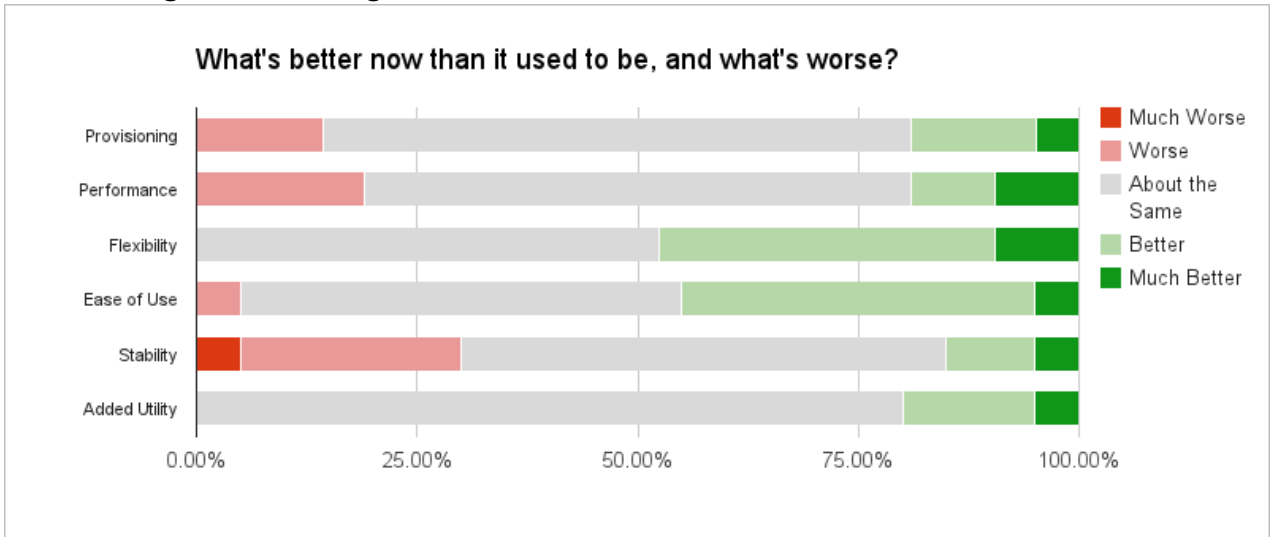

Q26: Progression/Regression over Time

	Much Worse	Worse	About the Same	Better	Much Better	Responses
Provisioning	0.00%	14.29%	66.67%	14.29%	4.76%	21
Performance	0.00%	19.05%	61.90%	9.52%	9.52%	21
Flexibility	0.00%	0.00%	52.38%	38.10%	9.52%	21
Ease of Use	0.00%	5.00%	50.00%	40.00%	5.00%	20
Stability	5.00%	25.00%	55.00%	10.00%	5.00%	20
Added Utility	0.00%	0.00%	80.00%	15.00%	5.00%	20