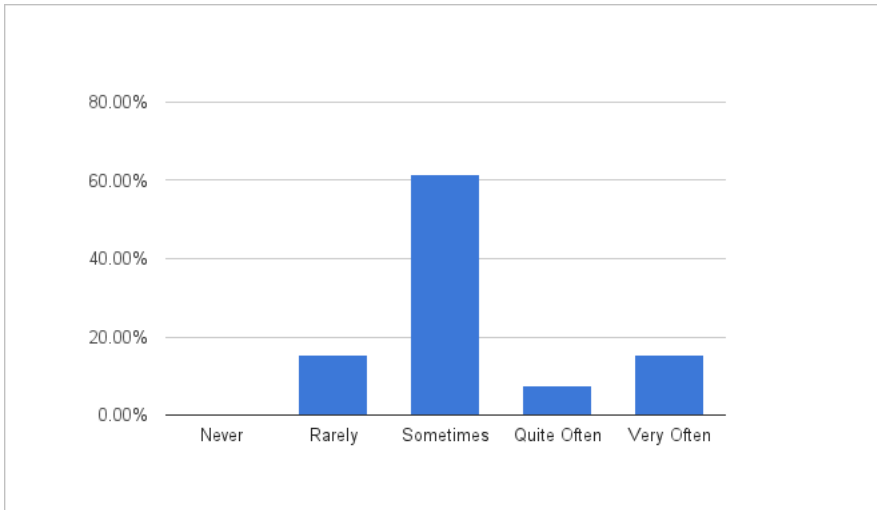

Q15: How often do you check for MWV updates?

Never	0.00%	0
Rarely	15.38%	4
Sometimes	61.54%	16
Quite Often	7.69%	2
Very Often	15.38%	4
		26