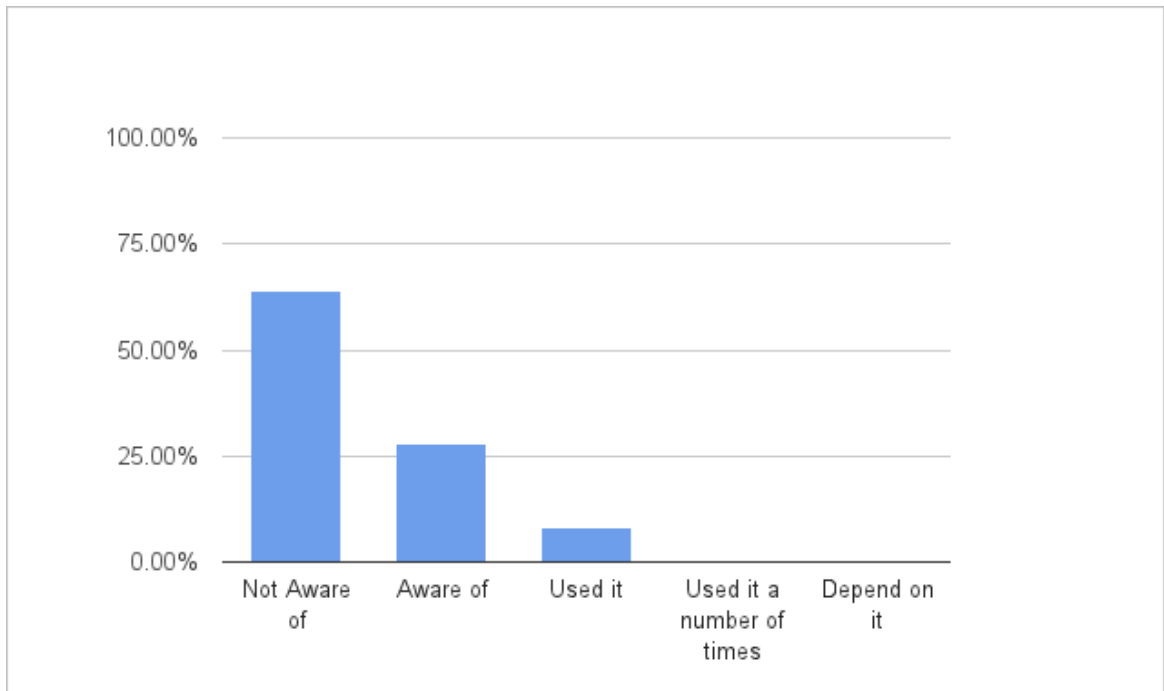

MW-Vagrant 2014Q4 Survey Results

Not Aware of	64.00%	16
Aware of	28.00%	7
Used it	8.00%	2
Used it a number of times	0.00%	0
Depend on it	0.00%	0
Total		25