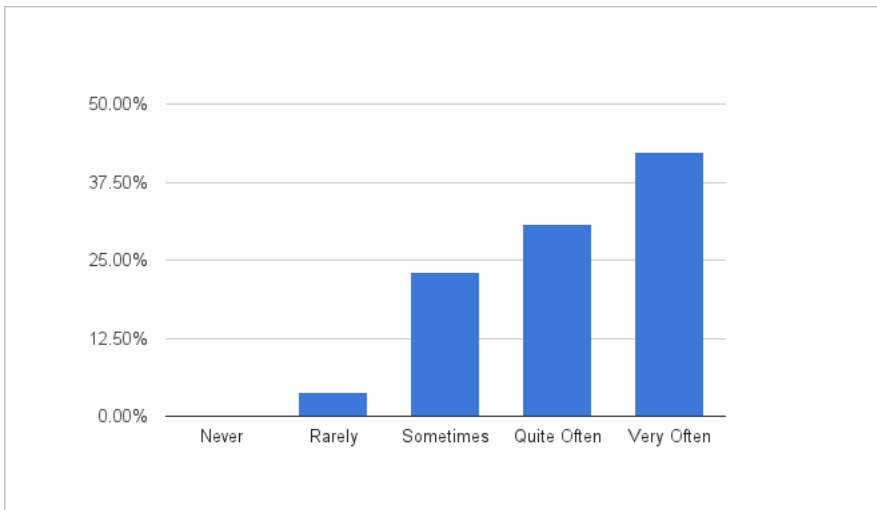

Q16: How often do you sync your MediaWiki repositories with the upstream / gerrit repositories?

Never	0.00%	0
Rarely	3.85%	1
Sometimes	23.08%	6
Quite Often	30.77%	8
Very Often	42.31%	11
		26

Q17: How often do you destroy and recreate your MWV virtual machine?