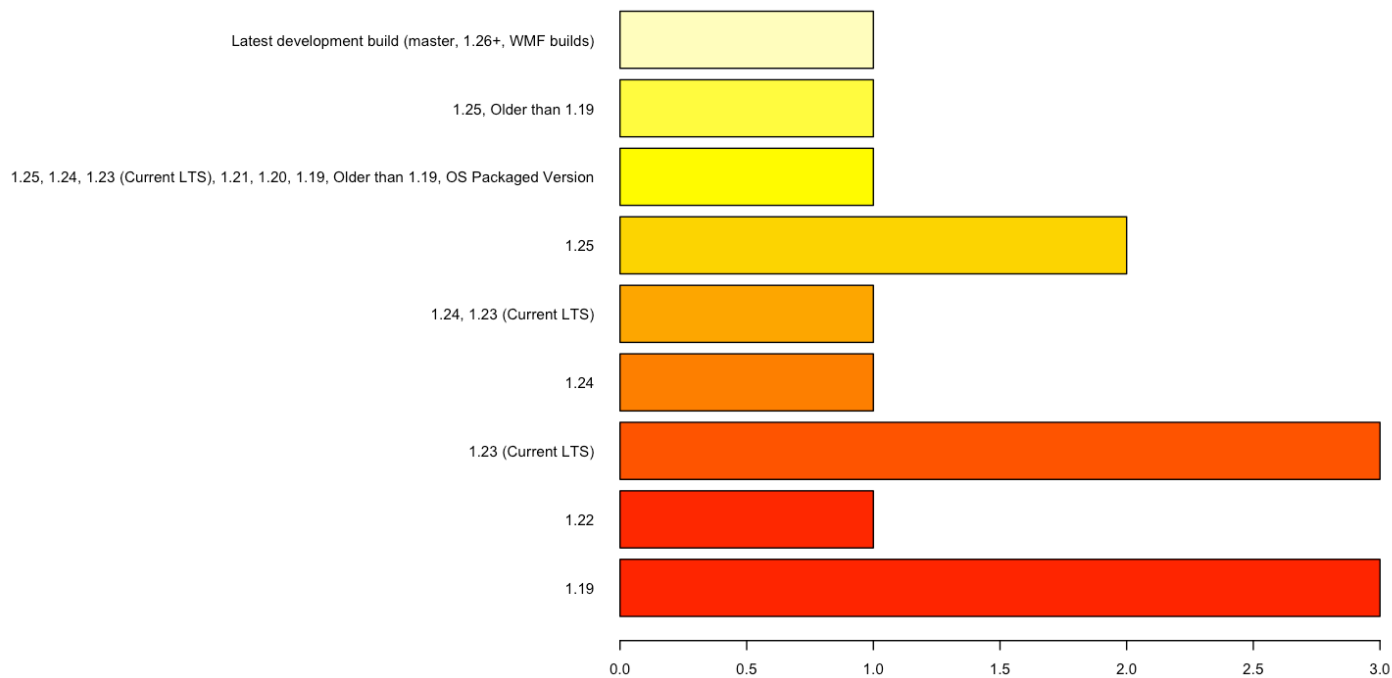

Years Using MW

of MW Sites Managed

Site Privacy

of Users

MW Update Cycle

MW Version in Use

Organization Size

Years Using MW

of MW Sites Managed

Site Privacy

of Users

MW Update Cycle

MW Version in Use

Organization Size

Years Using MW

of MW Sites Managed