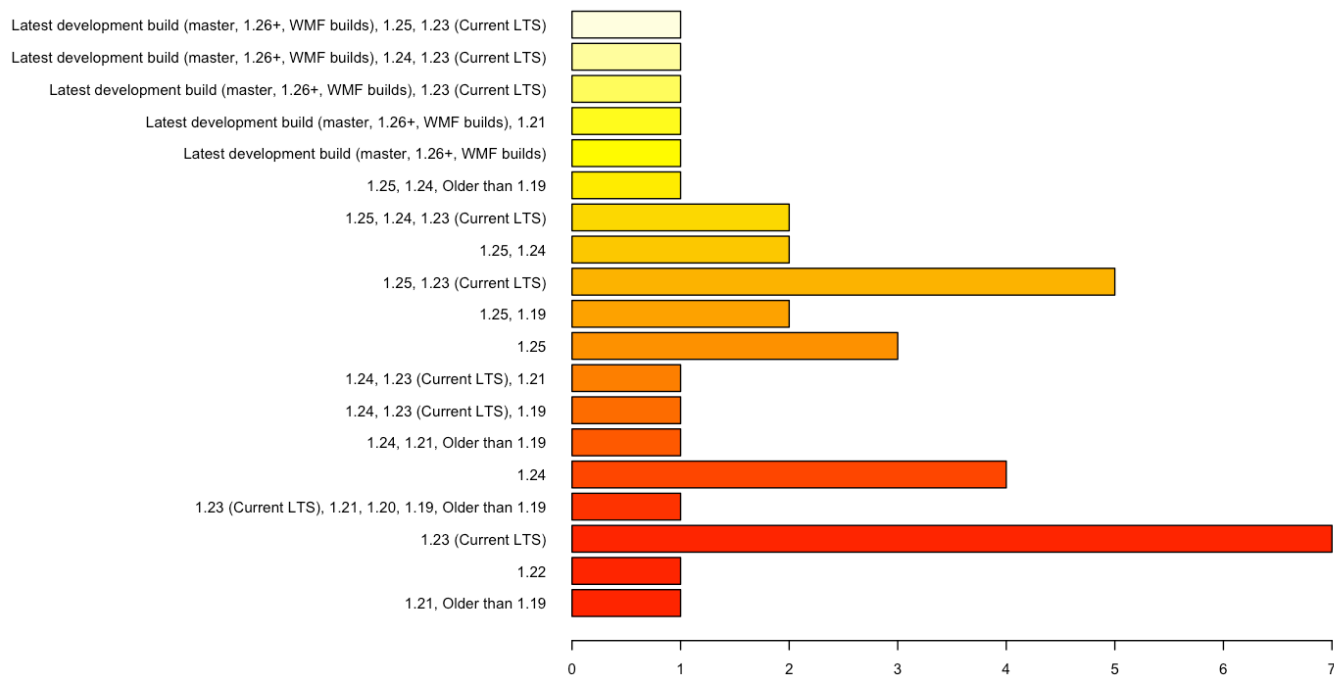

Organization Size

Years Using MW

of MW Sites Managed

Site Privacy

of Users

MW Update Cycle

MW Version in Use

Organization Size

Years Using MW

of MW Sites Managed

Site Privacy

of Users

MW Update Cycle

MW Version in Use

Organization Size

Years Using MW