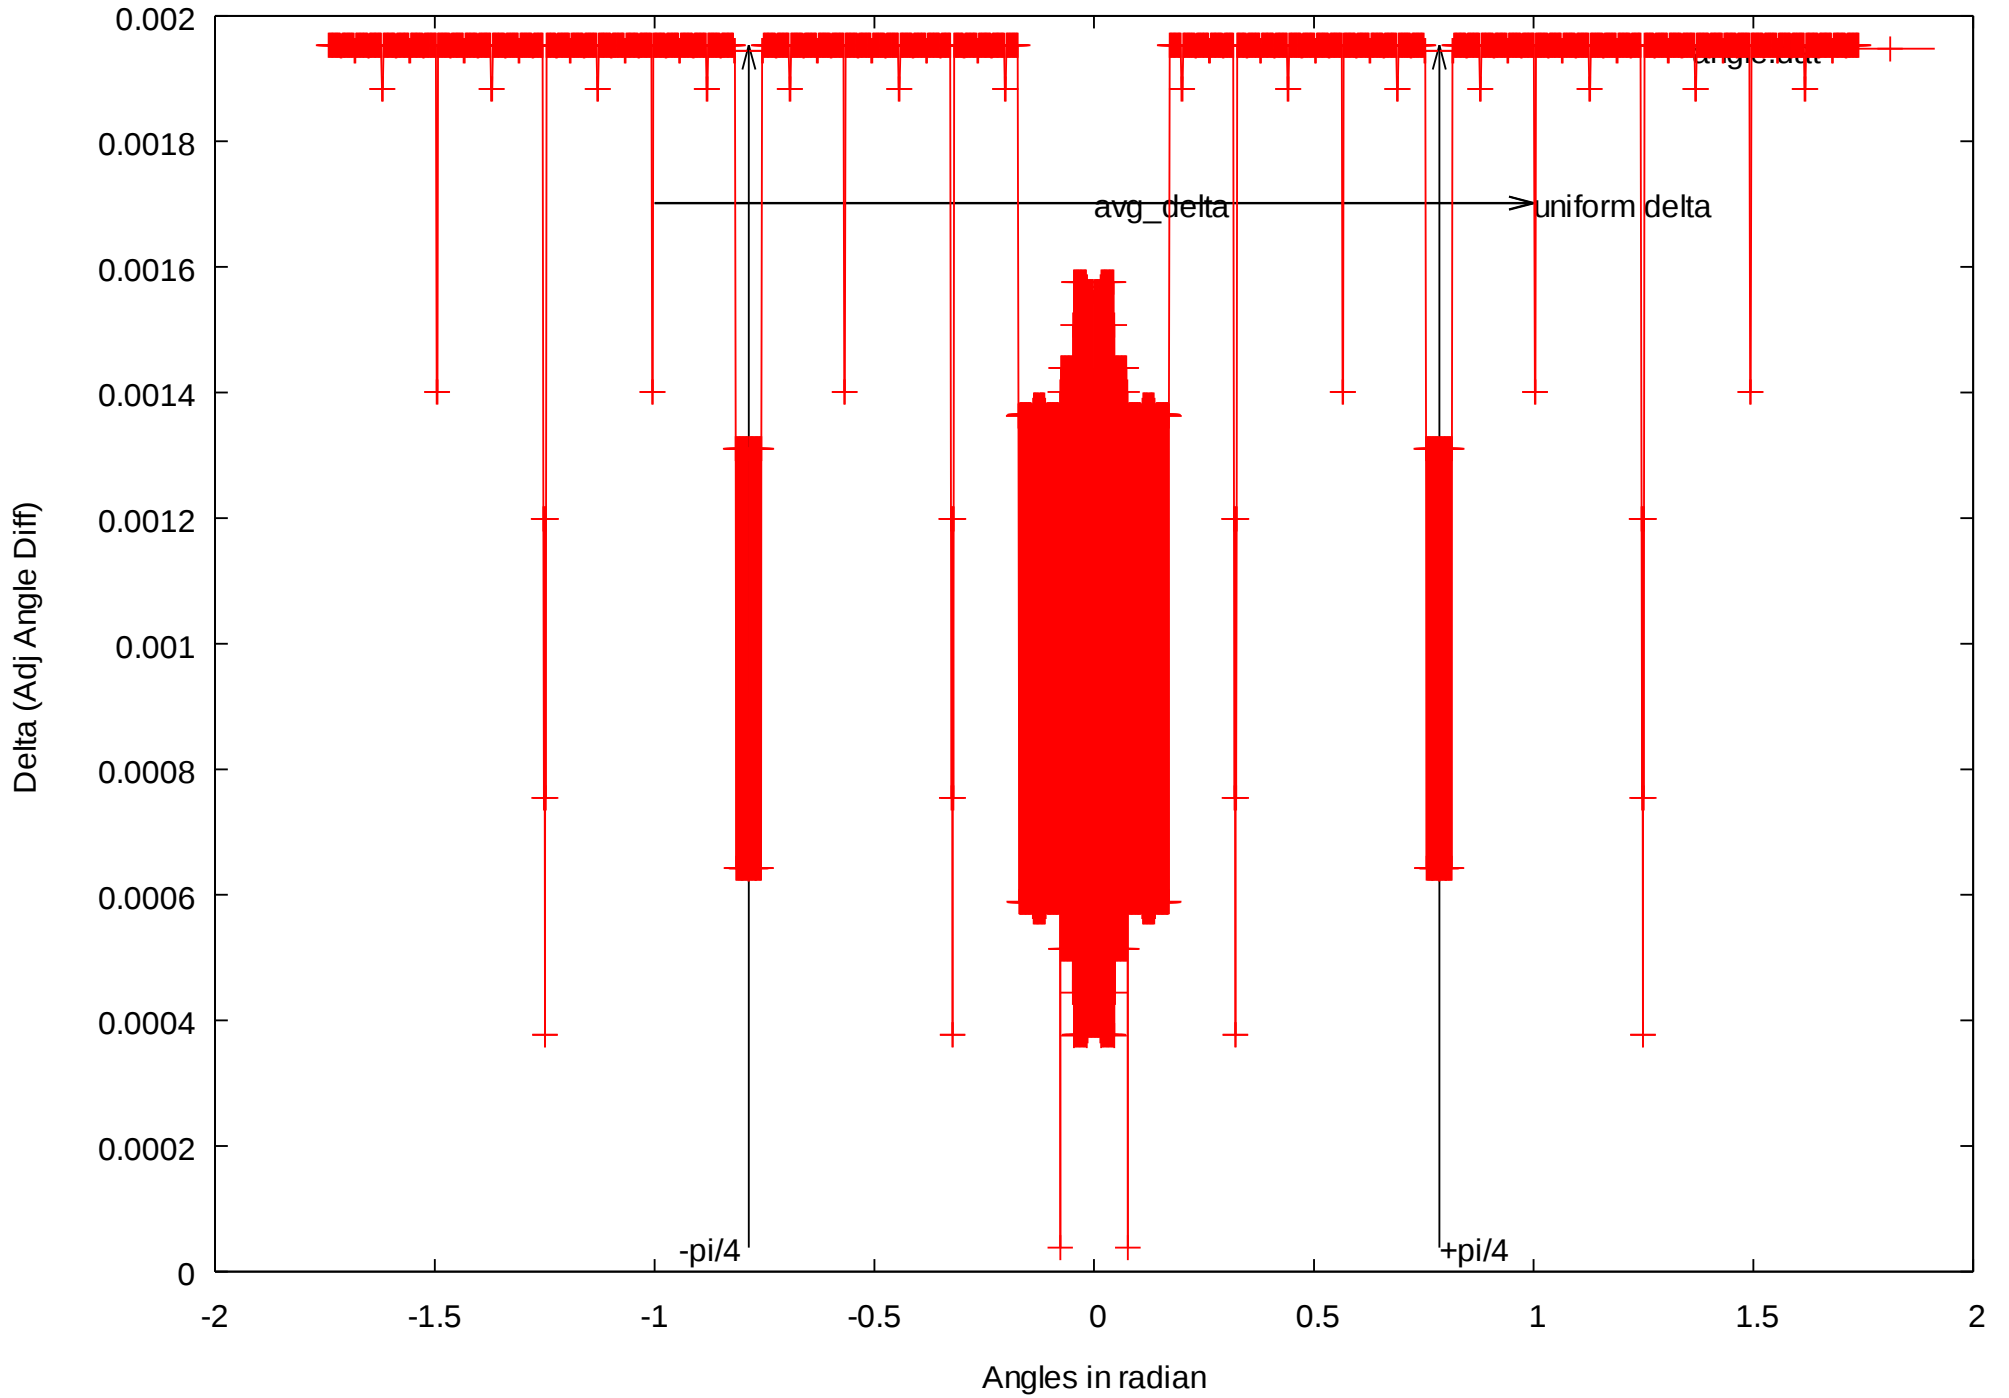

Binary Angle Tree

Cumulative Binary Angle Tree

All Angles on a unit circle

Leaf Angles on a unit circle

All Angles on a linear scale

Leaf Angles on a linear scale

Delta Distribution of All Angles

Delta Distribution of Leaf Angles

Angle-Delta Plot of All Angles

Angle-Delta Plot of Leaf Angles

Index-Residual Plot (All)

Index-Residual Plot (Leaf)

Angle-Residual Plot of (All)

Angle-Residual Plot (Leaf)

resFactor-SSR Plot (All)

resFactor-SSR Plot (Leaf)

offFactor-SSR Plot (All)

offFactor-SSR Plot (Leaf)

Index-Residual Plot (uScale-All)

Index-Residual Plot (uScale-Leaf)

Angle-Residual Plot (uScale-All)

Angle-Residual Plot (uScale-Leaf)